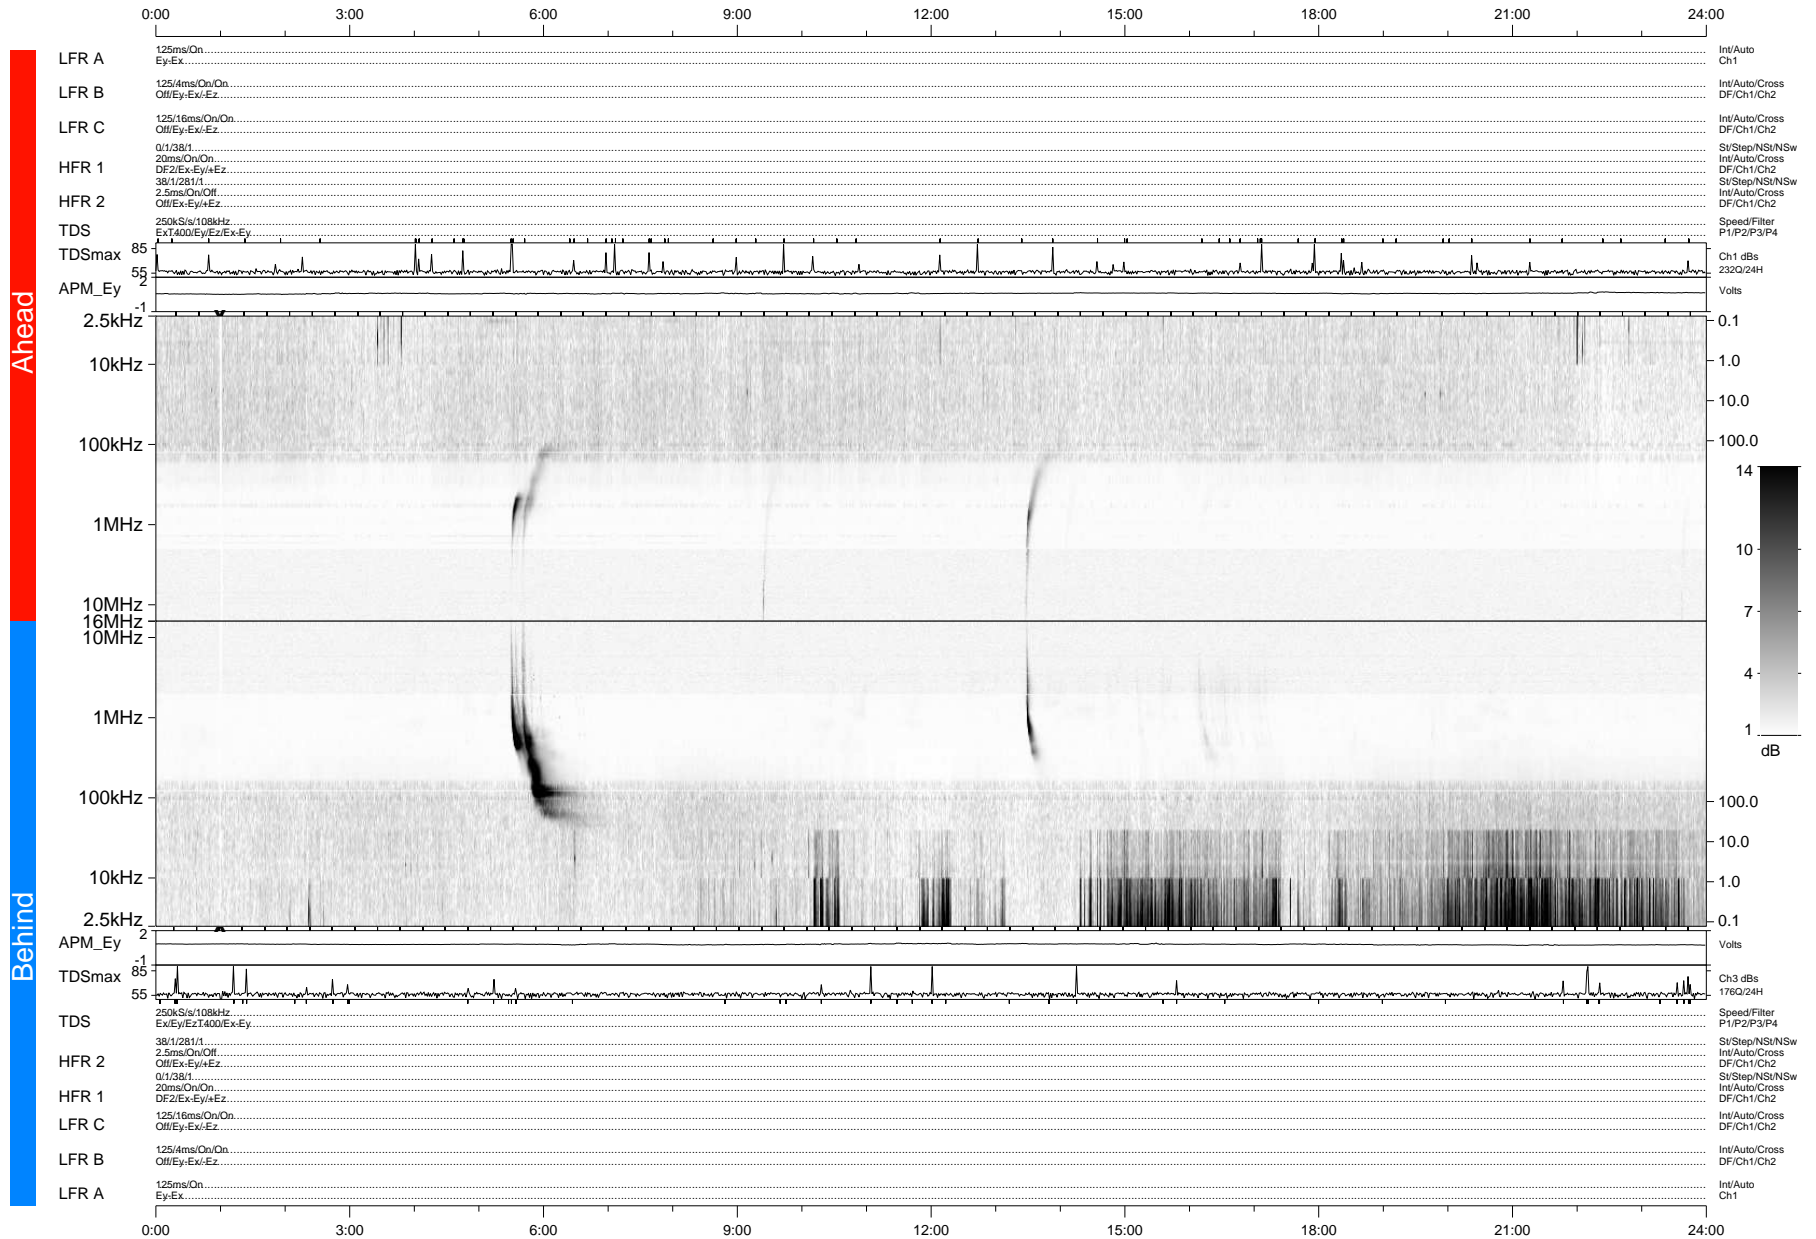

STEREO/WAVES Daily Summary - 11-Dec-2008 (DOY 346)

Ahead source file: swaves_ahead_2008_346_1_04.fin (Recovery: 100.0% HK, 100% Pkts)
 Ahead PSE Angle: 42.3°

DPU up 253.4d, V406d10

Behind PSE Angle: -44.3°
 Behind source file: swaves_behind_2008_346_1_04.fin (Recovery: 100.0% HK, 91% Pkts)

Time (UTC)

file: stereo_swaves_daily-summary_gray-status_20081211_v04
 made by: space.umn.edu on macOS with IDL 8.8.2 on 2022-10-18 17:41:45, with TMLib V945 / dynspec V311

DPU up 253.1d, V406d11