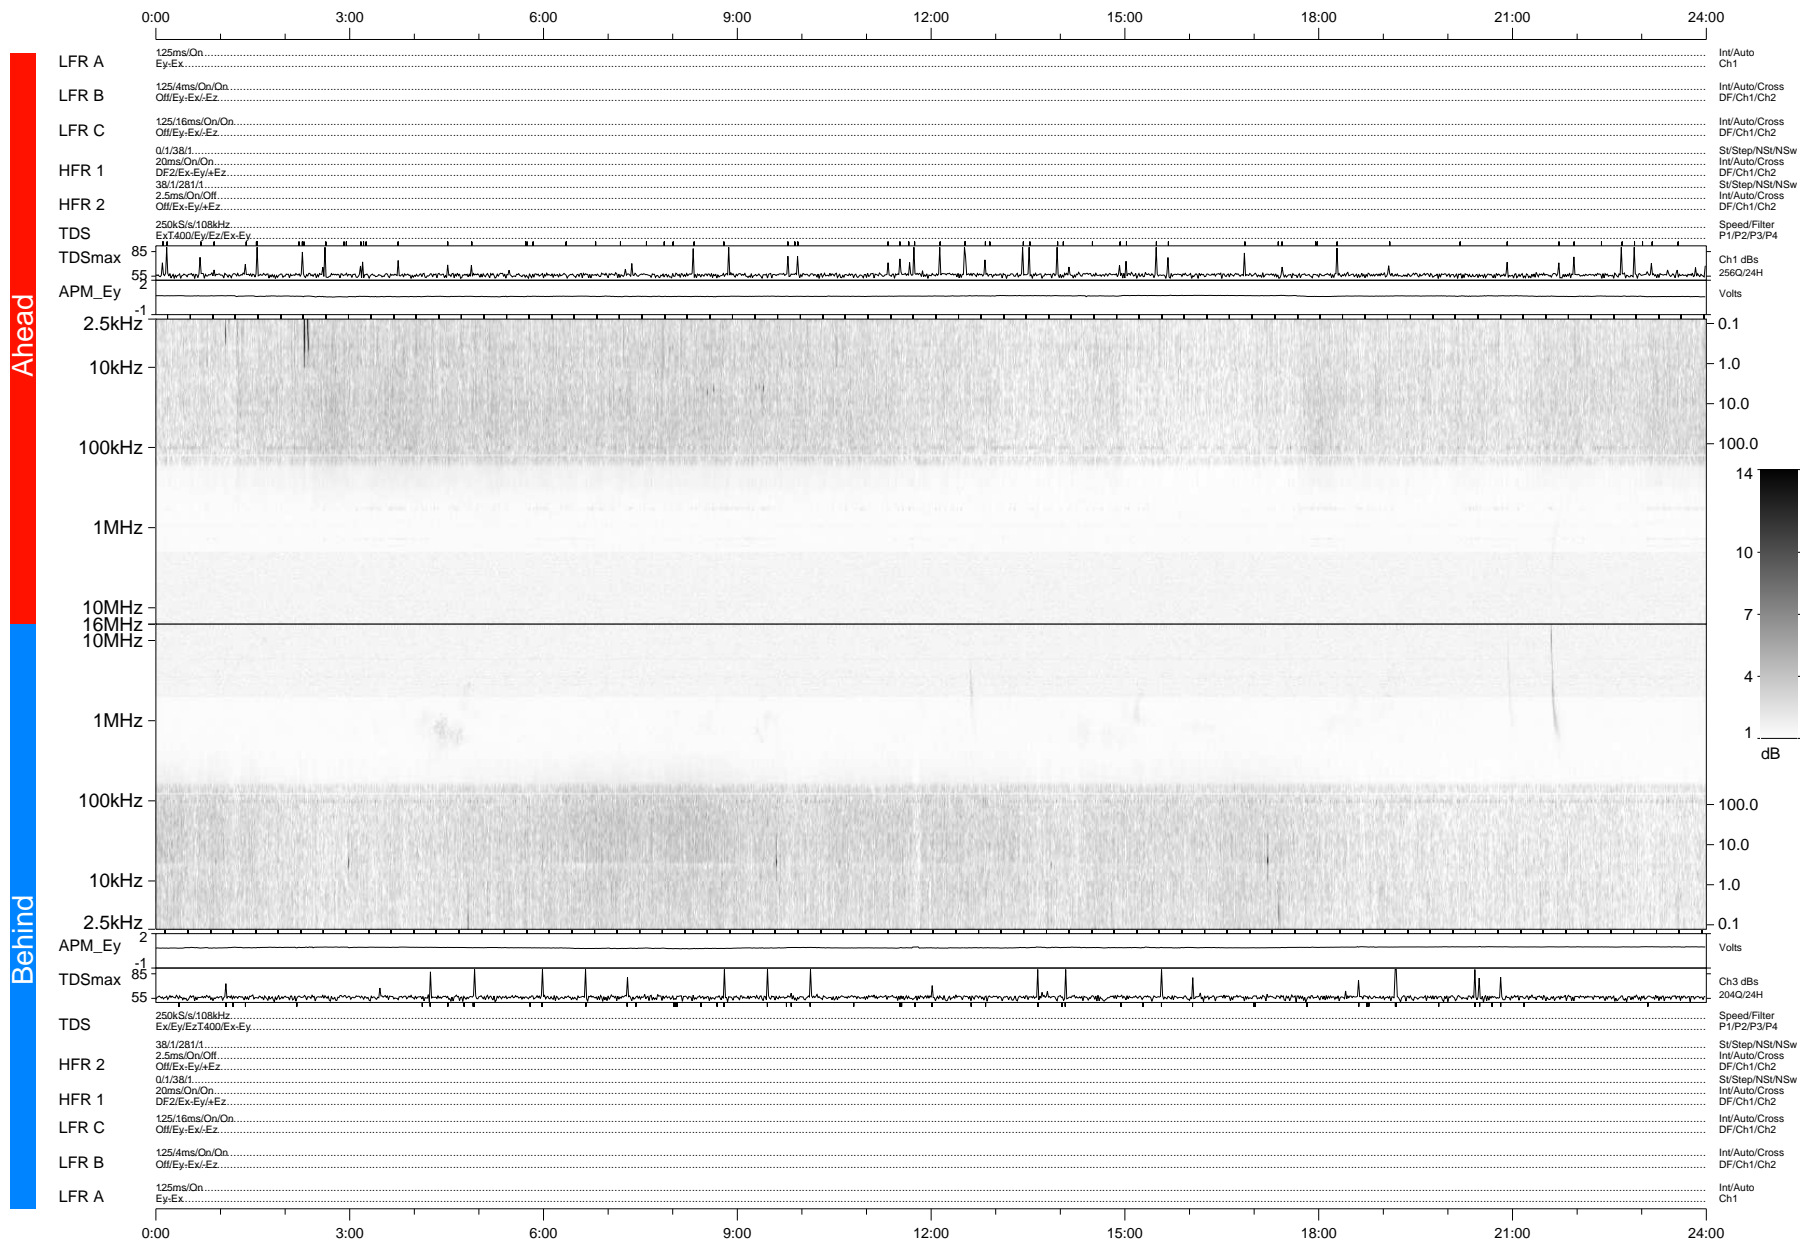

STEREO/WAVES Daily Summary - 10-Dec-2008 (DOY 345)

Ahead source file: swaves_ahead_2008_345_1_04.fin (Recovery: 100.0% HK, 103% Pkts)
Ahead PSE Angle: 42.2°

DPU up 252.4d, V406d10

Behind PSE Angle: -44.3°
Behind source file: swaves_behind_2008_345_1_04.fin (Recovery: 100.0% HK, 96% Pkts)

Time (UTC)