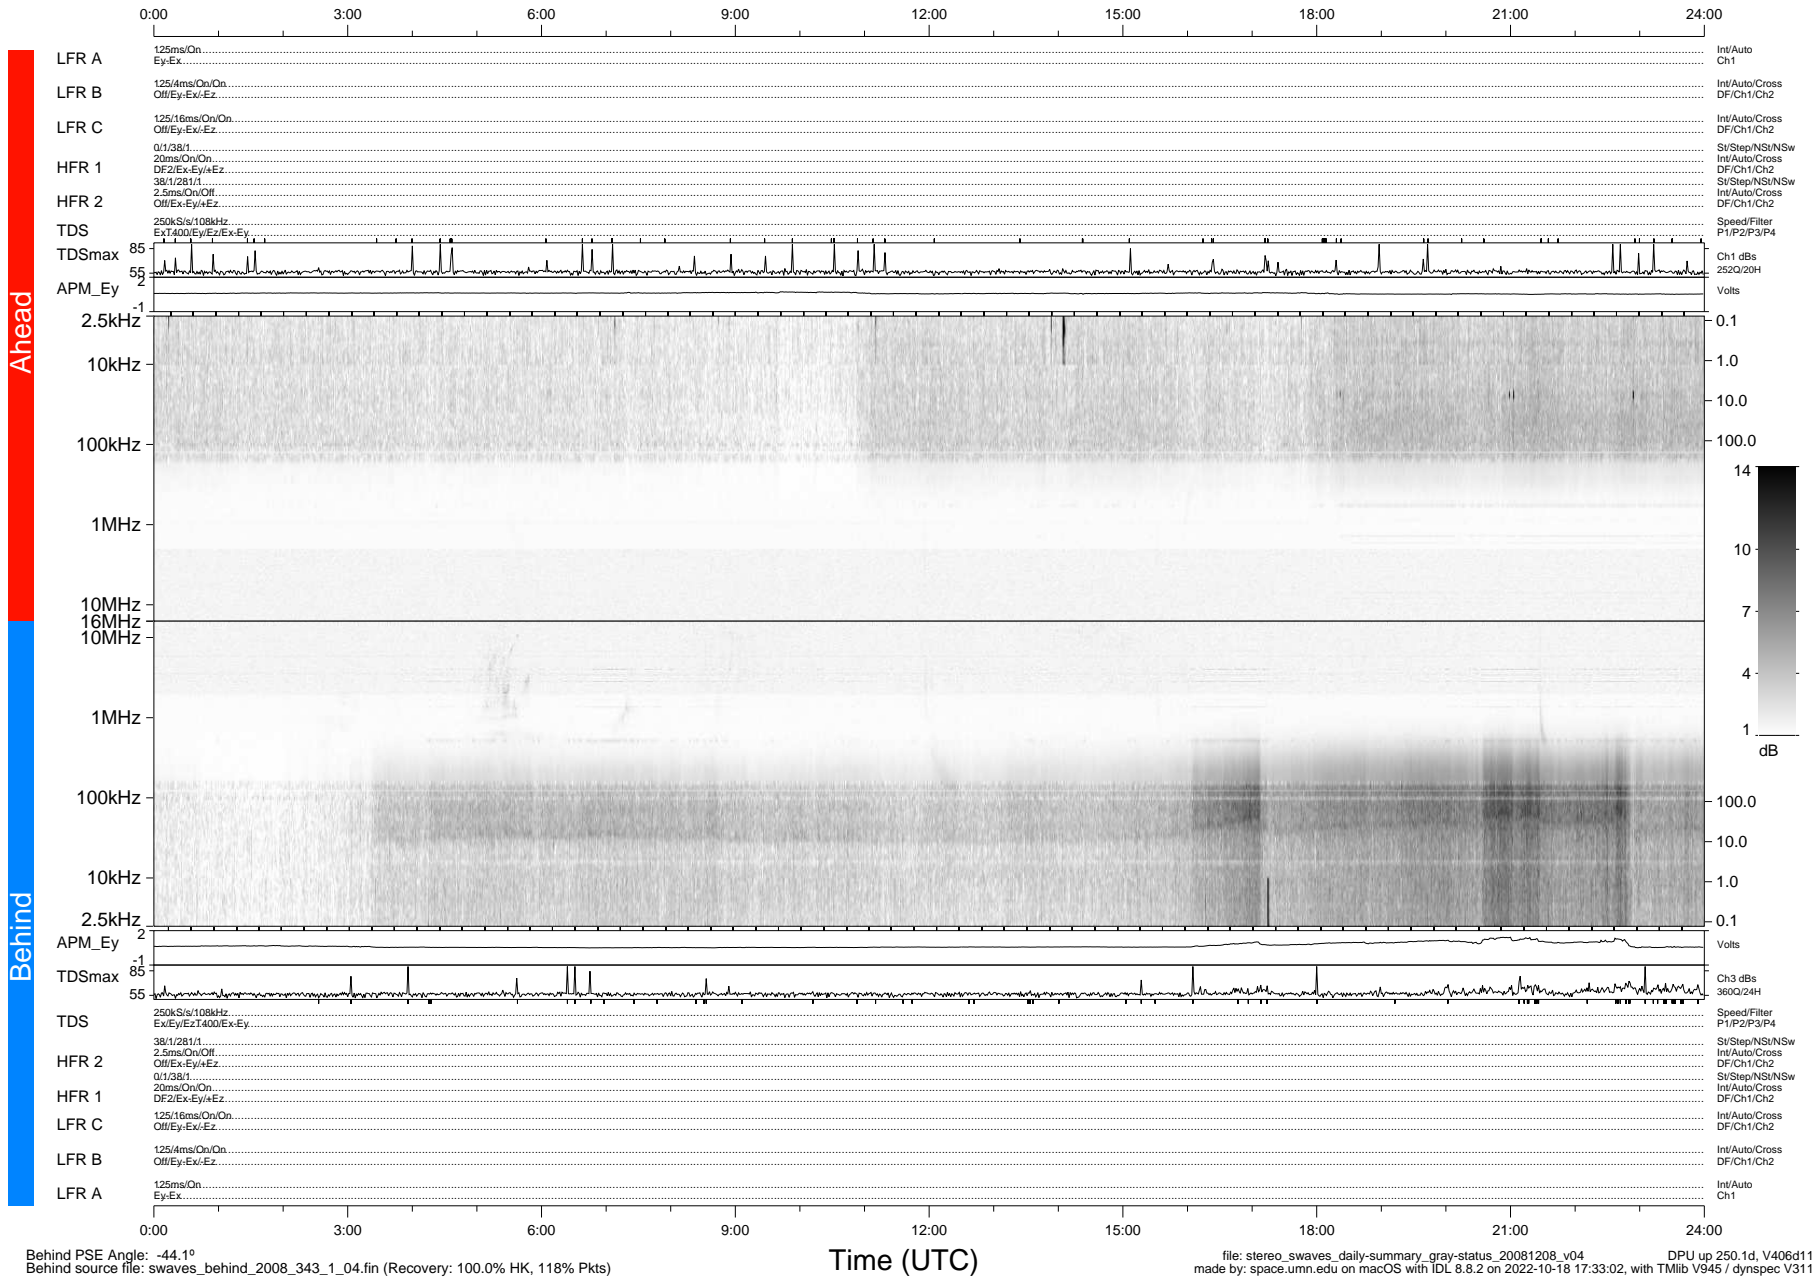

STEREO/WAVES Daily Summary - 08-Dec-2008 (DOY 343)

Ahead source file: swaves_ahead_2008_343_1_04.fin (Recovery: 100.1% HK, 102% Pkts)
Ahead PSE Angle: 42.2°

DPU up 250.4d, V406d10

Behind PSE Angle: -44.1°
Behind source file: swaves_behind_2008_343_1_04.fin (Recovery: 100.0% HK, 118% Pkts)