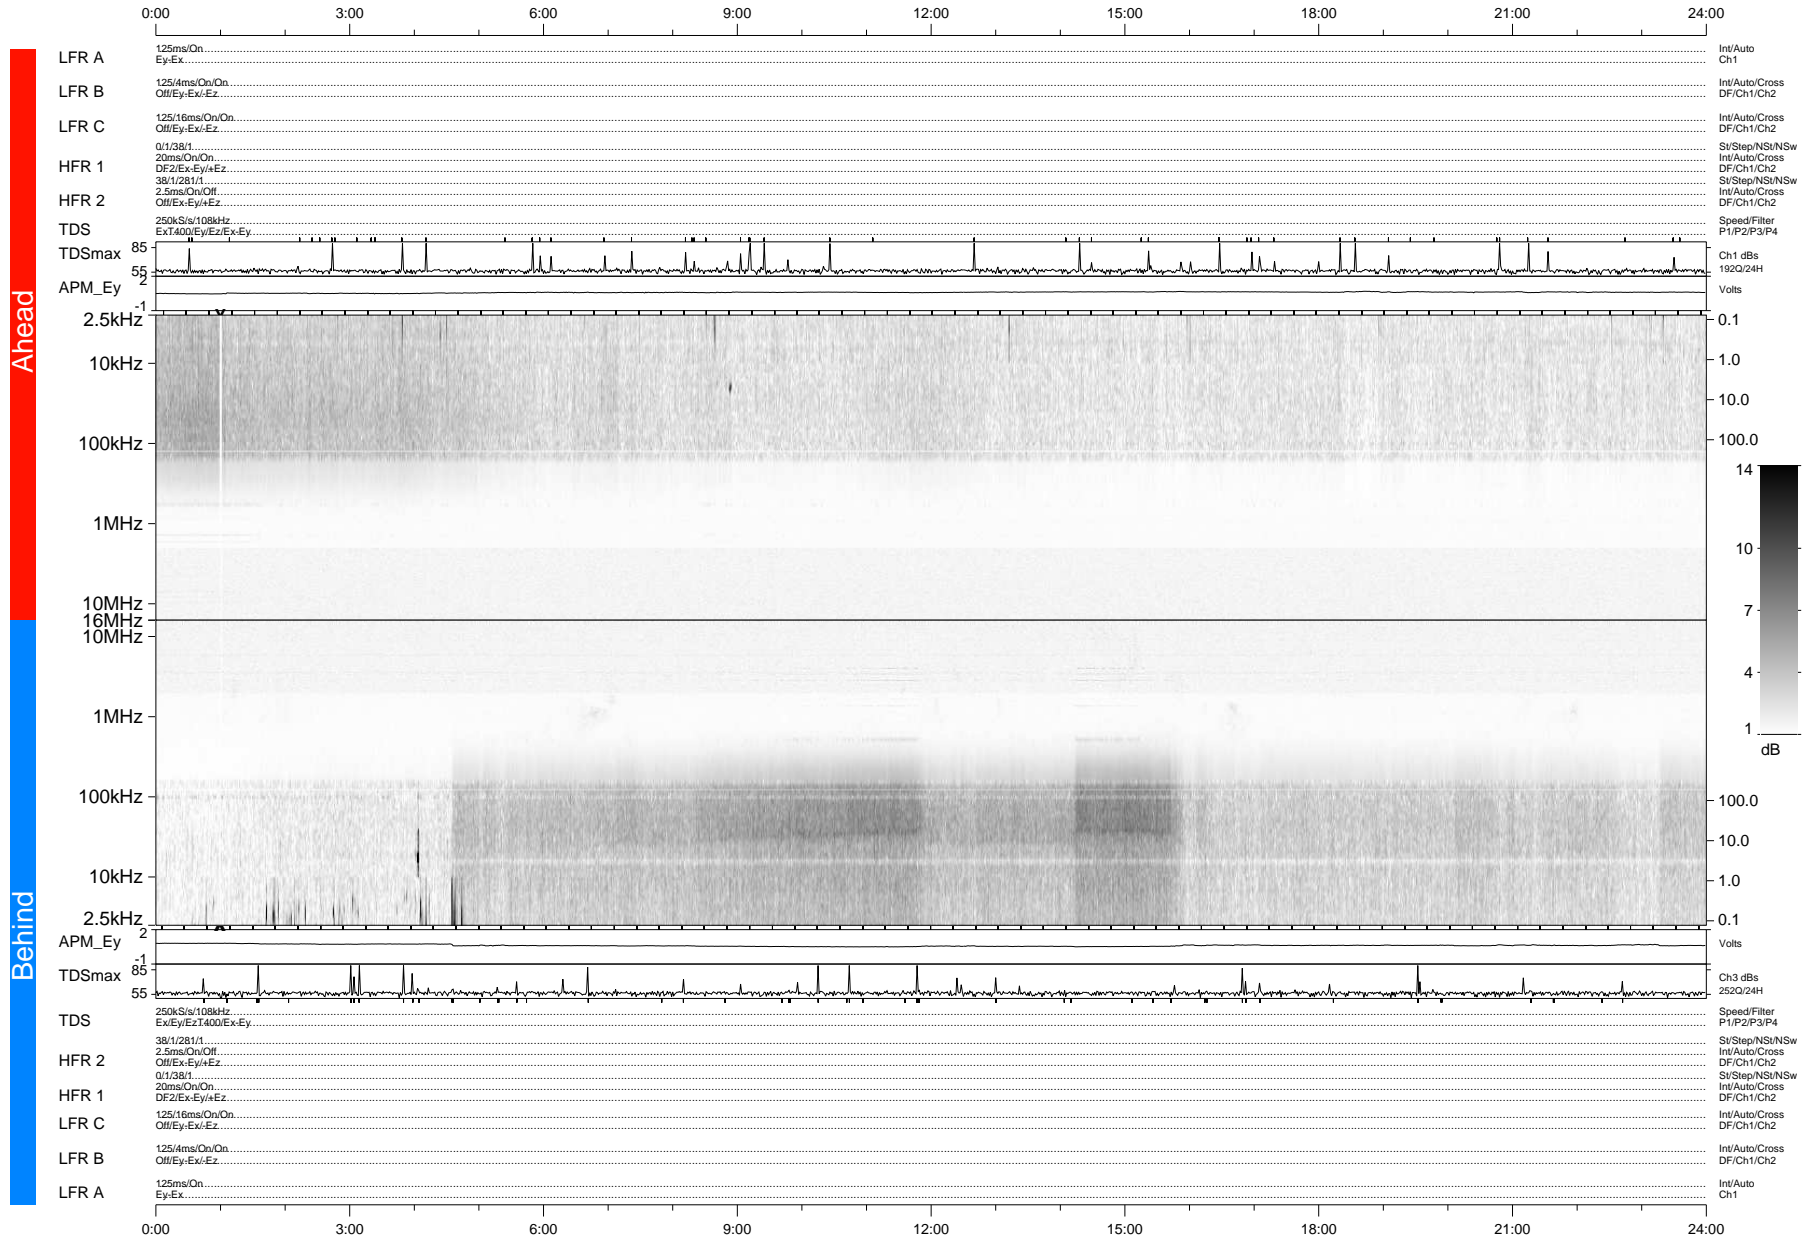

STEREO/WAVES Daily Summary - 07-Dec-2008 (DOY 342)

Ahead source file: swaves_ahead_2008_342_1_04.fin (Recovery: 100.0% HK, 94% Pkts)
 Ahead PSE Angle: 42.2°

DPU up 249.4d, V406d10

Behind PSE Angle: -43.9°
 Behind source file: swaves_behind_2008_342_1_04.fin (Recovery: 100.0% HK, 103% Pkts)

Time (UTC)

file: stereo_swaves_daily-summary_gray-status_20081207_v04
 made by: space.umn.edu on macOS with IDL 8.8.2 on 2022-10-18 17:29:50, with Tlib V945 / dynspec V311

DPU up 249.1d, V406d11