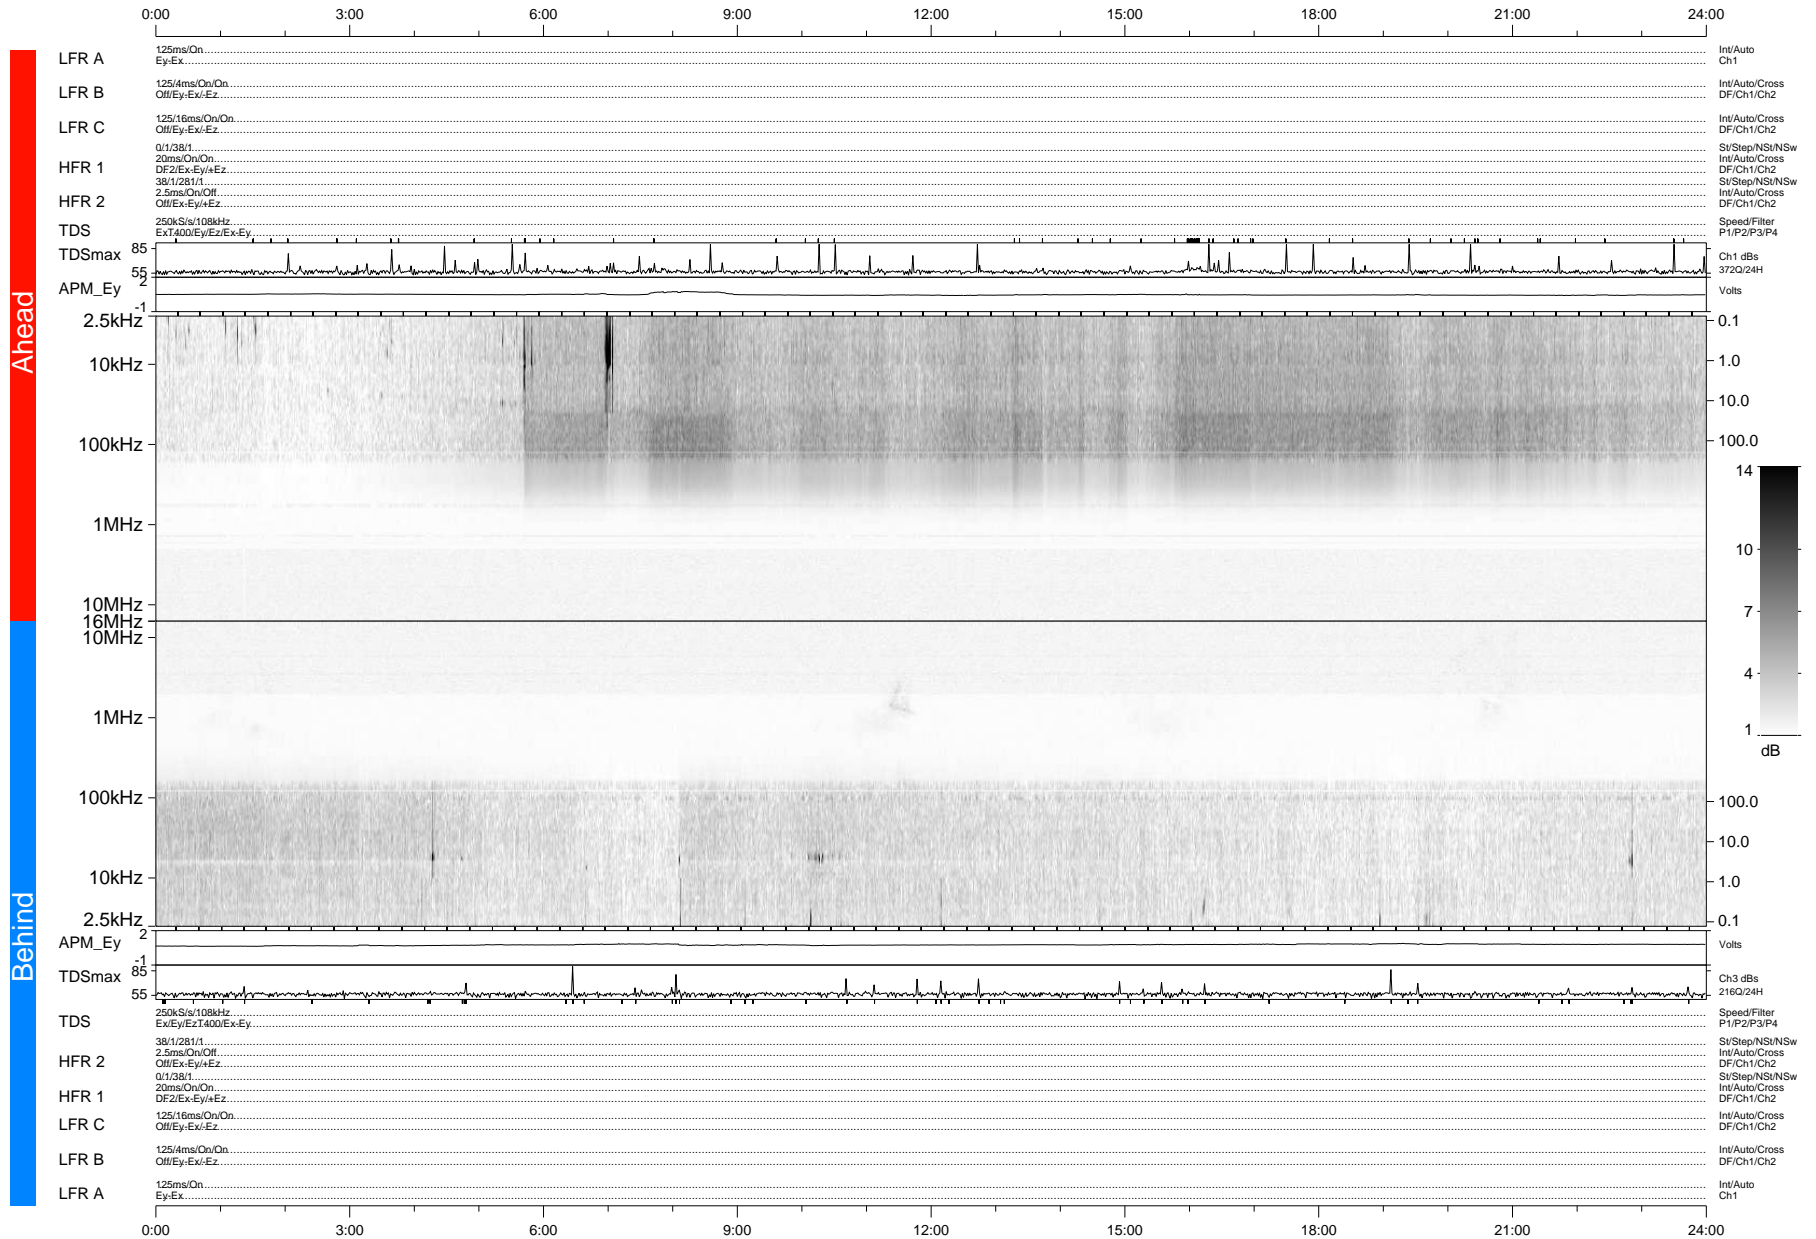

STEREO/WAVES Daily Summary - 06-Dec-2008 (DOY 341)

Ahead source file: swaves_ahead_2008_341_1_04.fin (Recovery: 100.0% HK, 120% Pkts)
Ahead PSE Angle: 42.2°

DPU up 248.4d, V406d10

Behind PSE Angle: -43.9°
Behind source file: swaves_behind_2008_341_1_04.fin (Recovery: 100.0% HK, 97% Pkts)

Time (UTC)