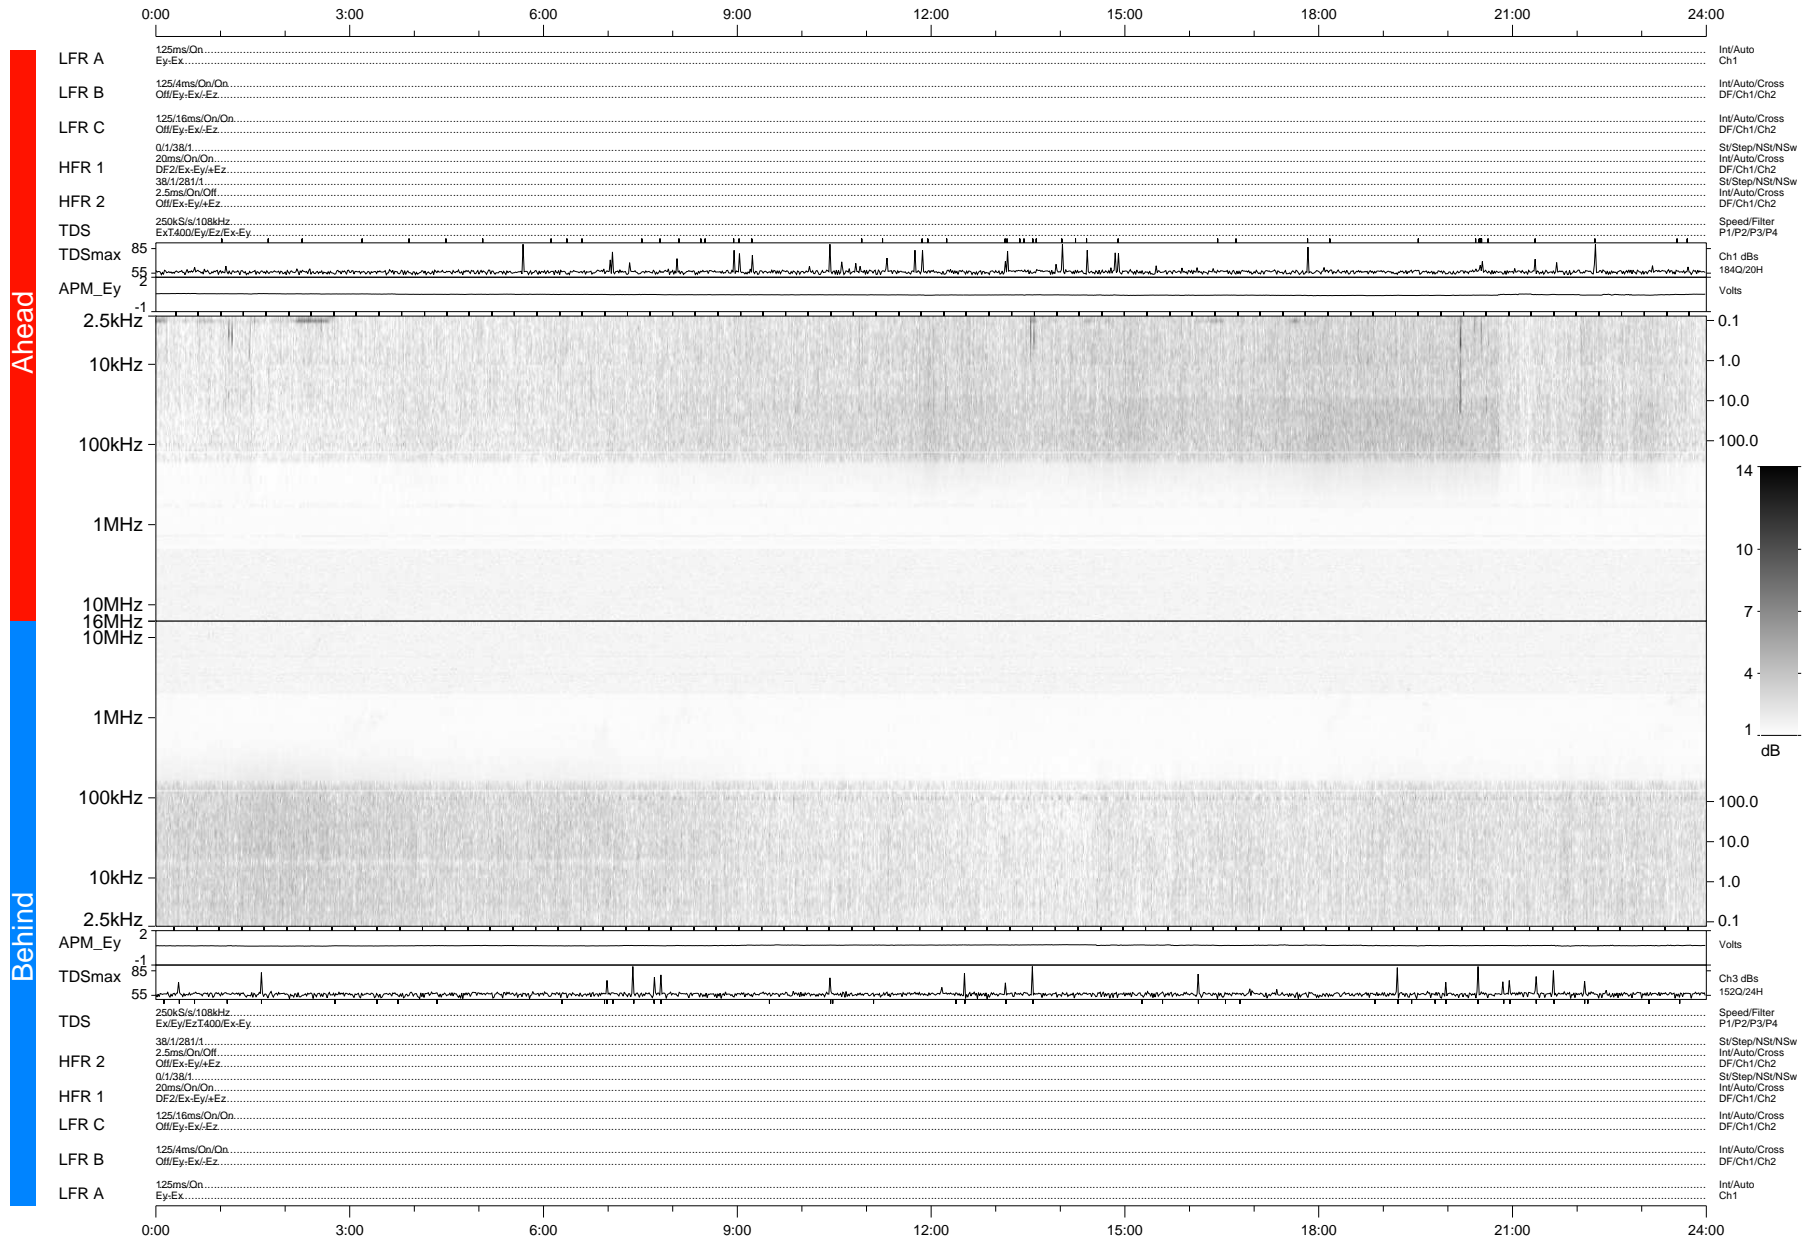

STEREO/WAVES Daily Summary - 04-Dec-2008 (DOY 339)

Ahead source file: swaves_ahead_2008_339_1_04.fin (Recovery: 100.0% HK, 92% Pkts)
Ahead PSE Angle: 42.1°

DPU up 246.4d, V406d10

Behind PSE Angle: -43.7°
Behind source file: swaves_behind_2008_339_1_04.fin (Recovery: 100.0% HK, 88% Pkts)

Time (UTC)