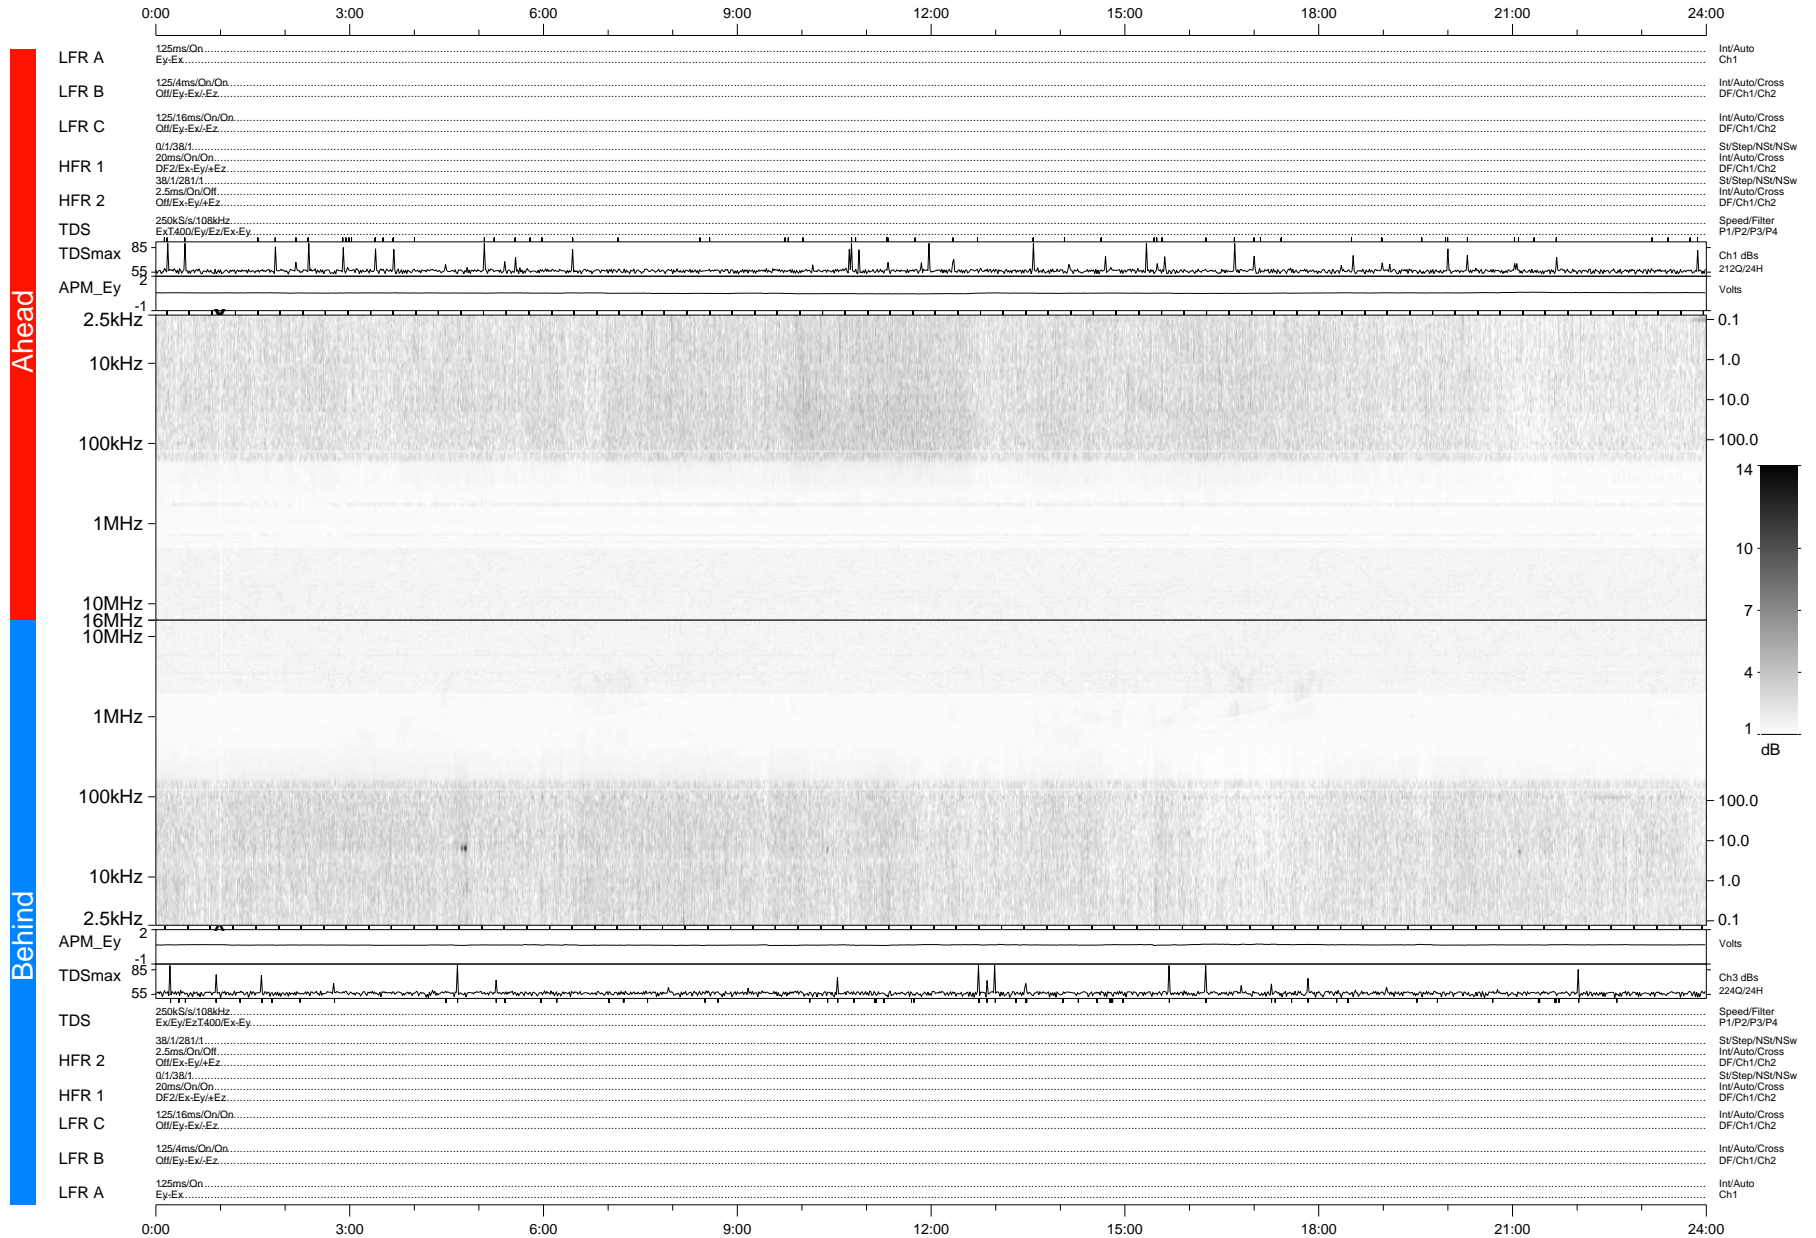

STEREO/WAVES Daily Summary - 03-Dec-2008 (DOY 338)

Ahead source file: swaves_ahead_2008_338_1_04.fin (Recovery: 100.0% HK, 97% Pkts)
Ahead PSE Angle: 42.1°

DPU up 245.4d, V406d10

Behind PSE Angle: -43.6°
Behind source file: swaves_behind_2008_338_1_04.fin (Recovery: 100.0% HK, 99% Pkts)

Time (UTC)