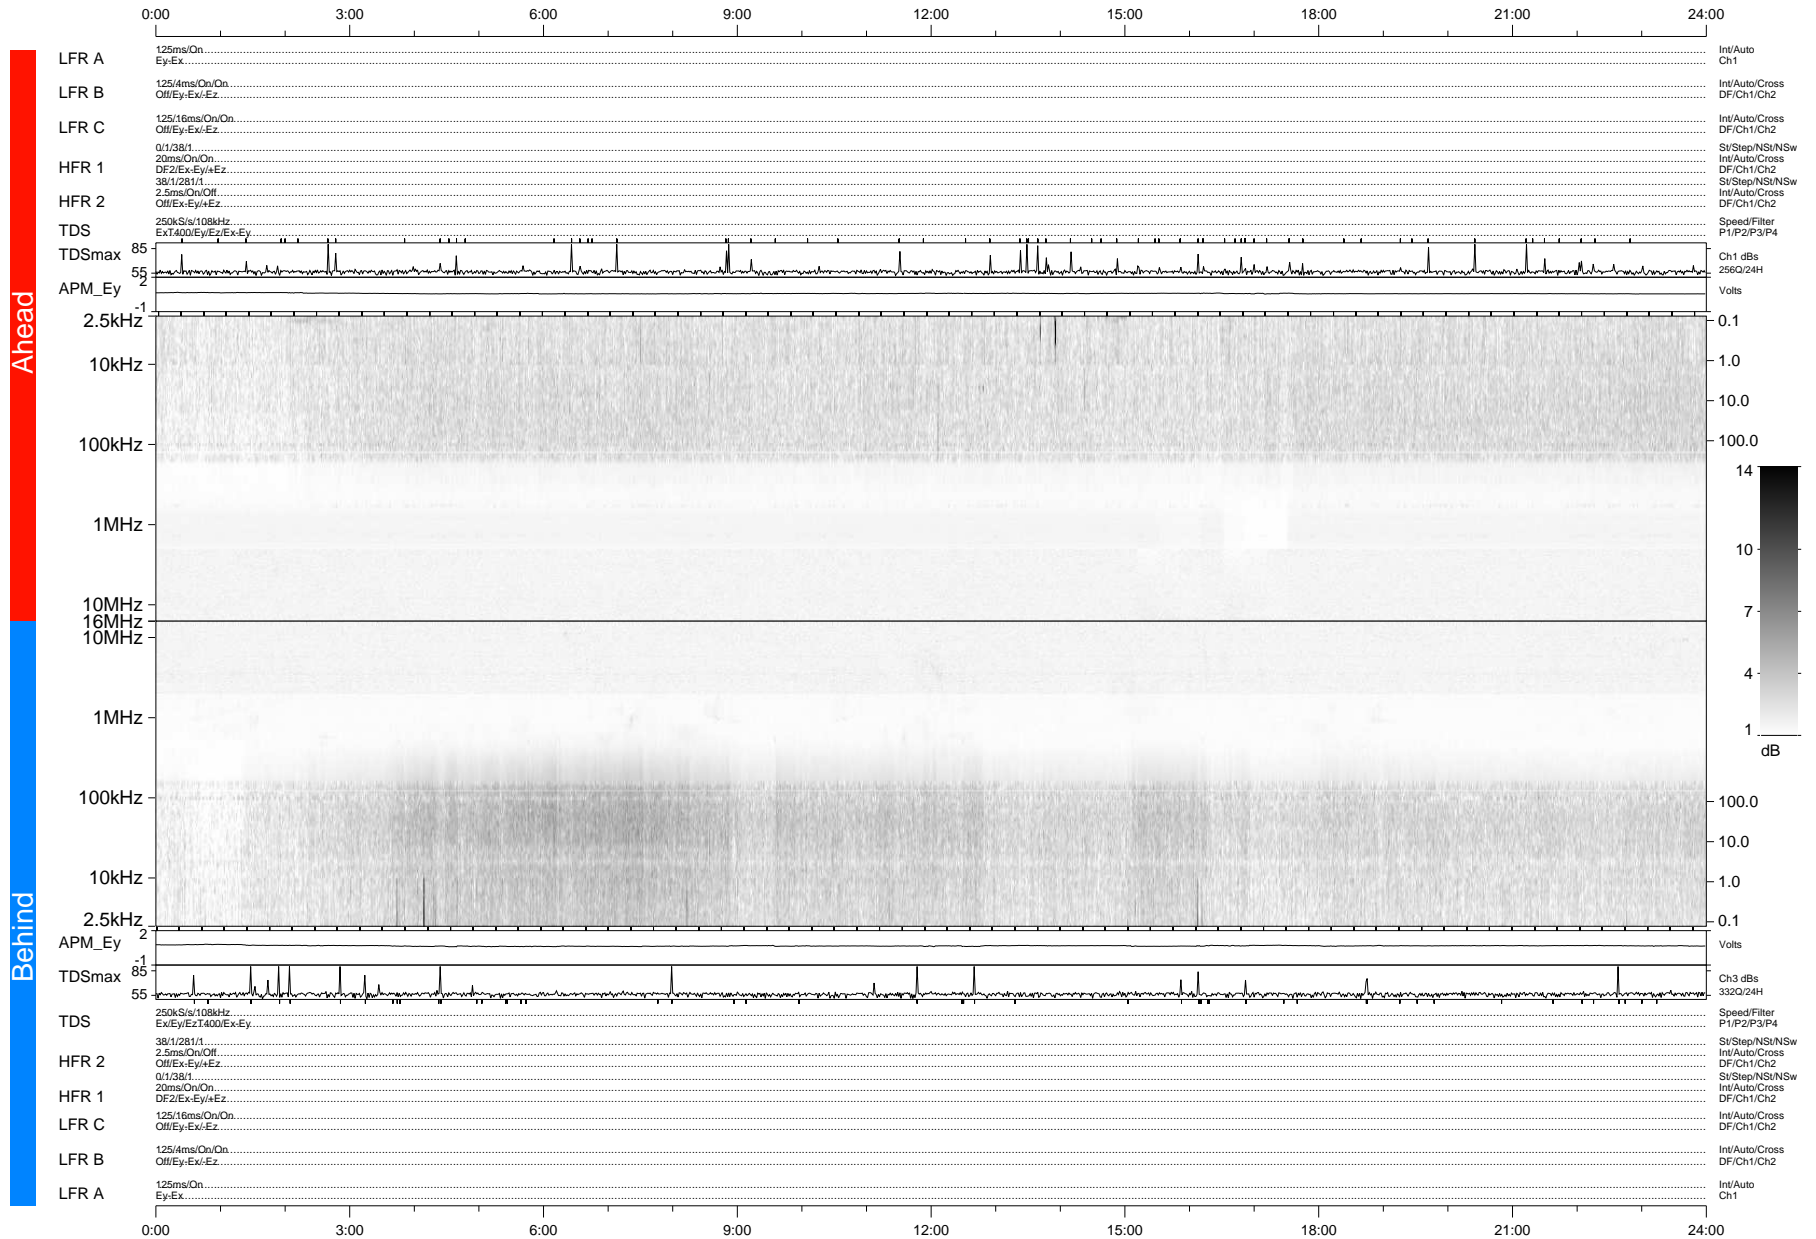

STEREO/WAVES Daily Summary - 02-Dec-2008 (DOY 337)

Ahead source file: swaves_ahead_2008_337_1_04.fin (Recovery: 100.0% HK, 103% Pkts)
Ahead PSE Angle: 42.1°

DPU up 244.4d, V406d10

Behind PSE Angle: -43.5°
Behind source file: swaves_behind_2008_337_1_04.fin (Recovery: 100.0% HK, 114% Pkts)

Time (UTC)