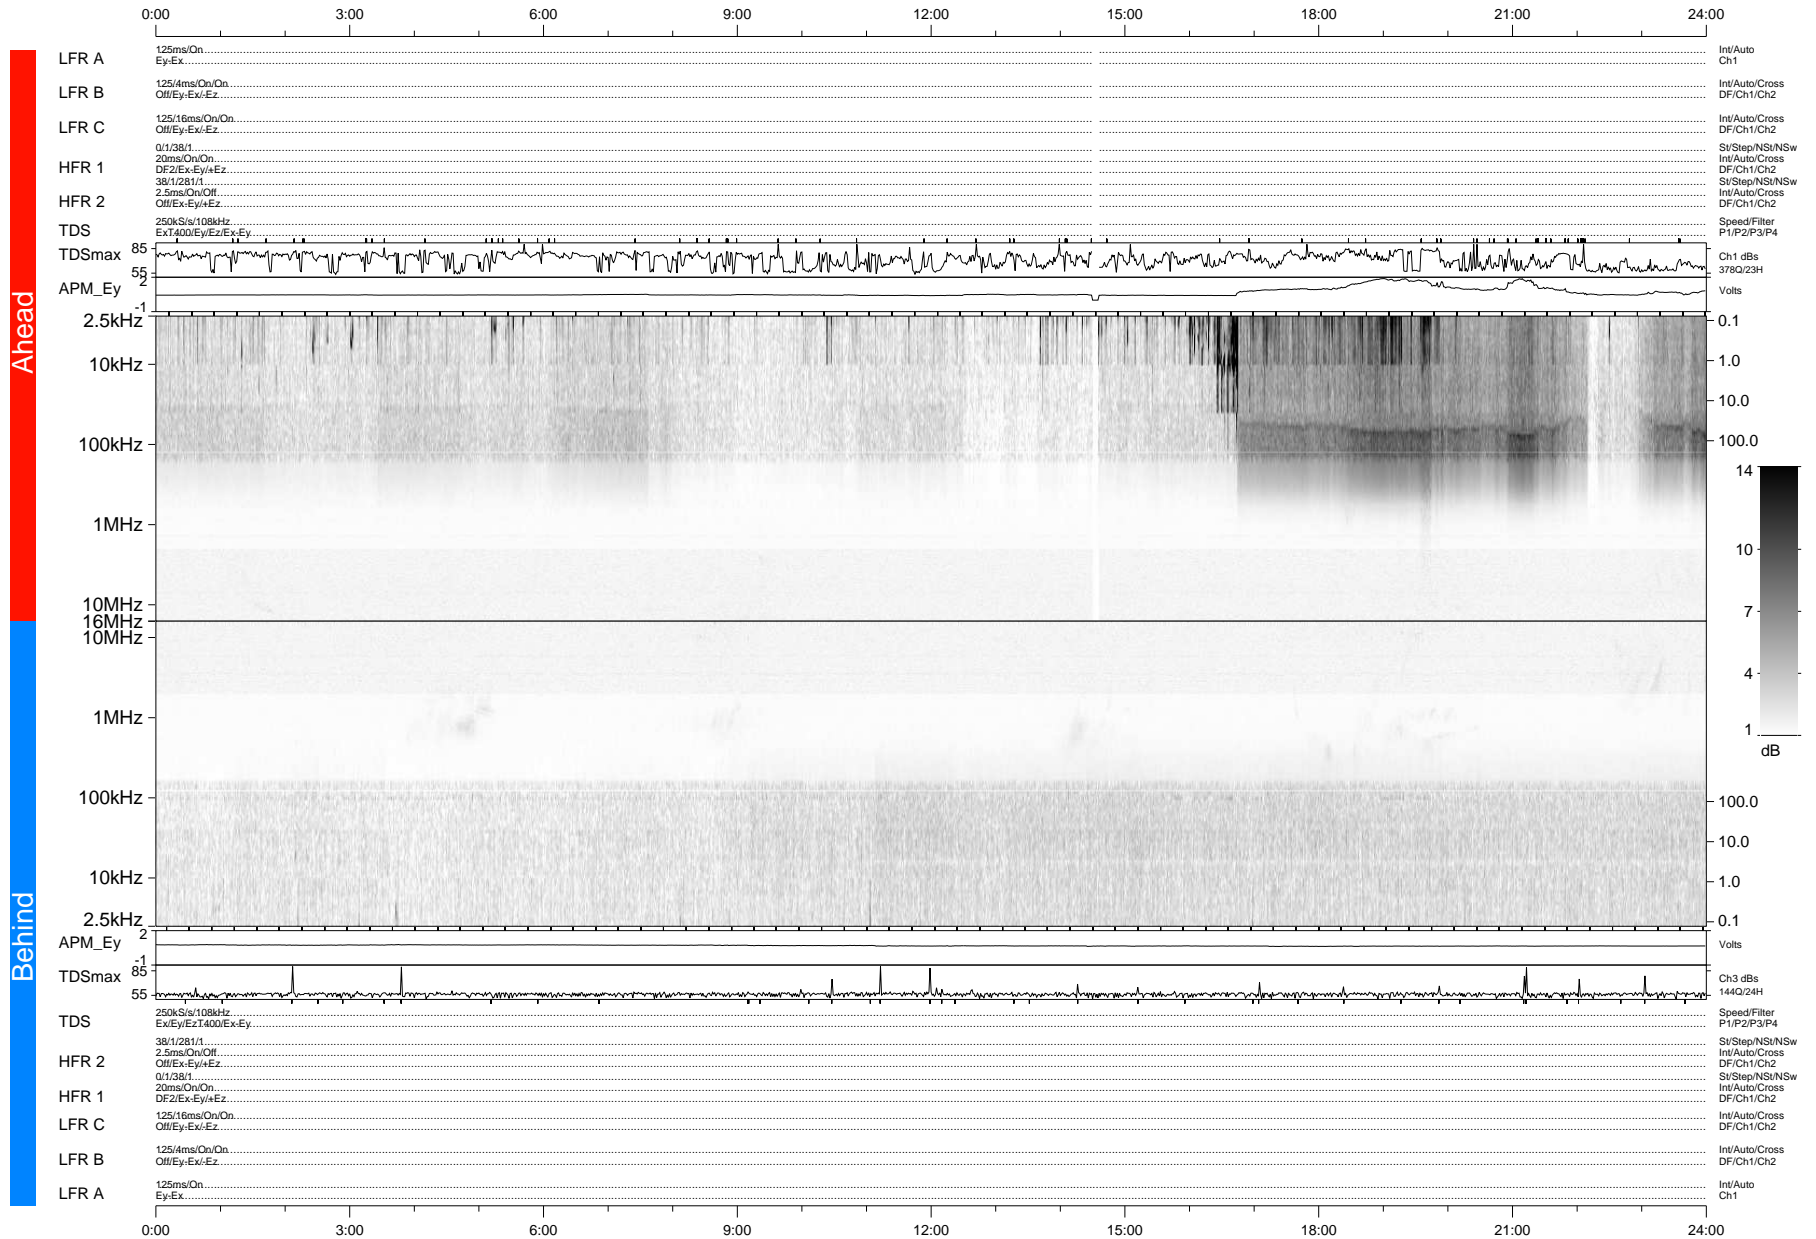

STEREO/WAVES Daily Summary - 28-Nov-2008 (DOY 333)

Ahead source file: swaves_ahead_2008_333_1_04.fin (Recovery: 99.6% HK, 121% Pkts)
Ahead PSE Angle: 42.0°

DPU up 240.4d, V406d10

Behind PSE Angle: -43.1°
Behind source file: swaves_behind_2008_333_1_04.fin (Recovery: 100.0% HK, 87% Pkts)

Time (UTC)