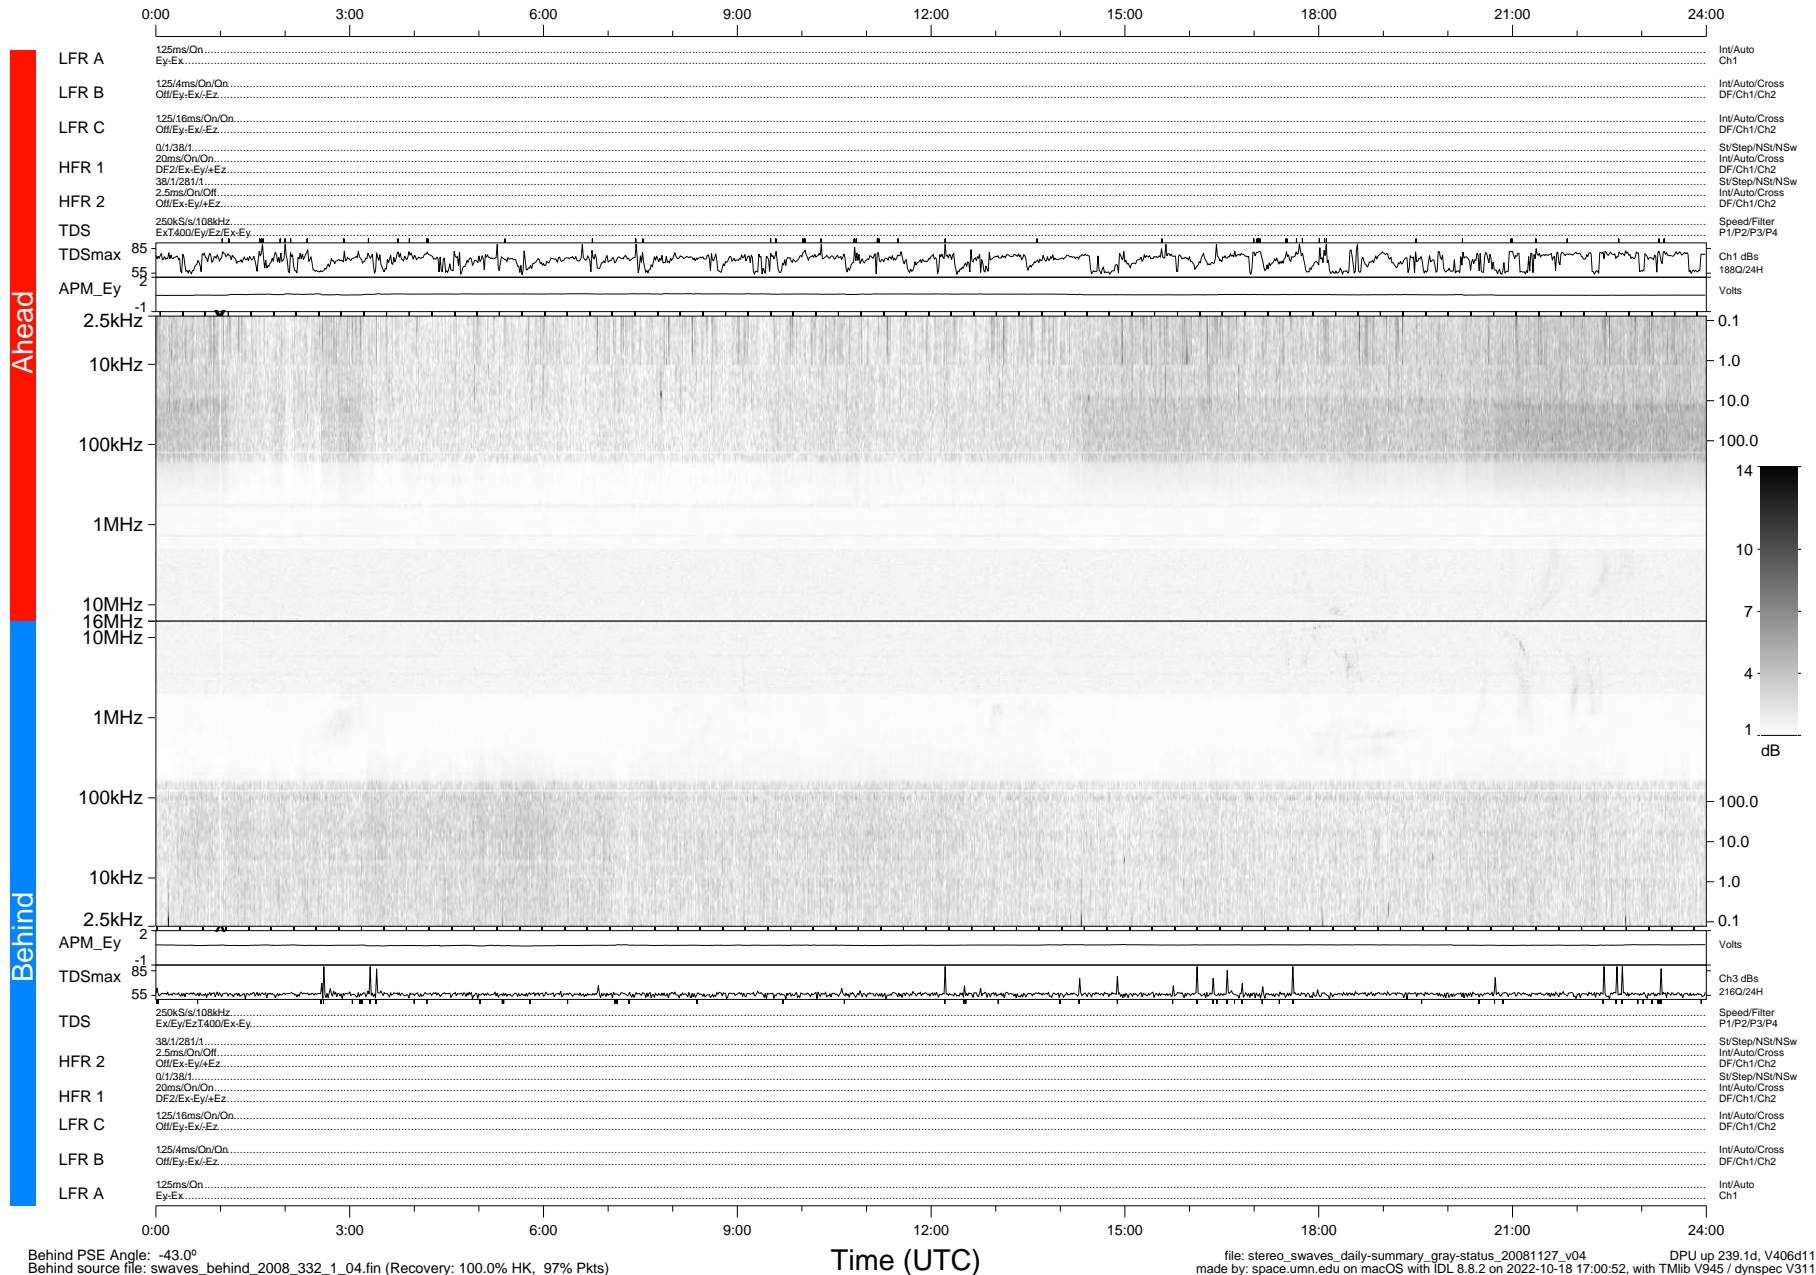

STEREO/WAVES Daily Summary - 27-Nov-2008 (DOY 332)

Ahead source file: swaves_ahead_2008_332_1_04.fin (Recovery: 100.0% HK, 93% Pkts)
Ahead PSE Angle: 42.0°

DPU up 239.4d, V406d10

Behind PSE Angle: -43.0°
Behind source file: swaves_behind_2008_332_1_04.fin (Recovery: 100.0% HK, 97% Pkts)