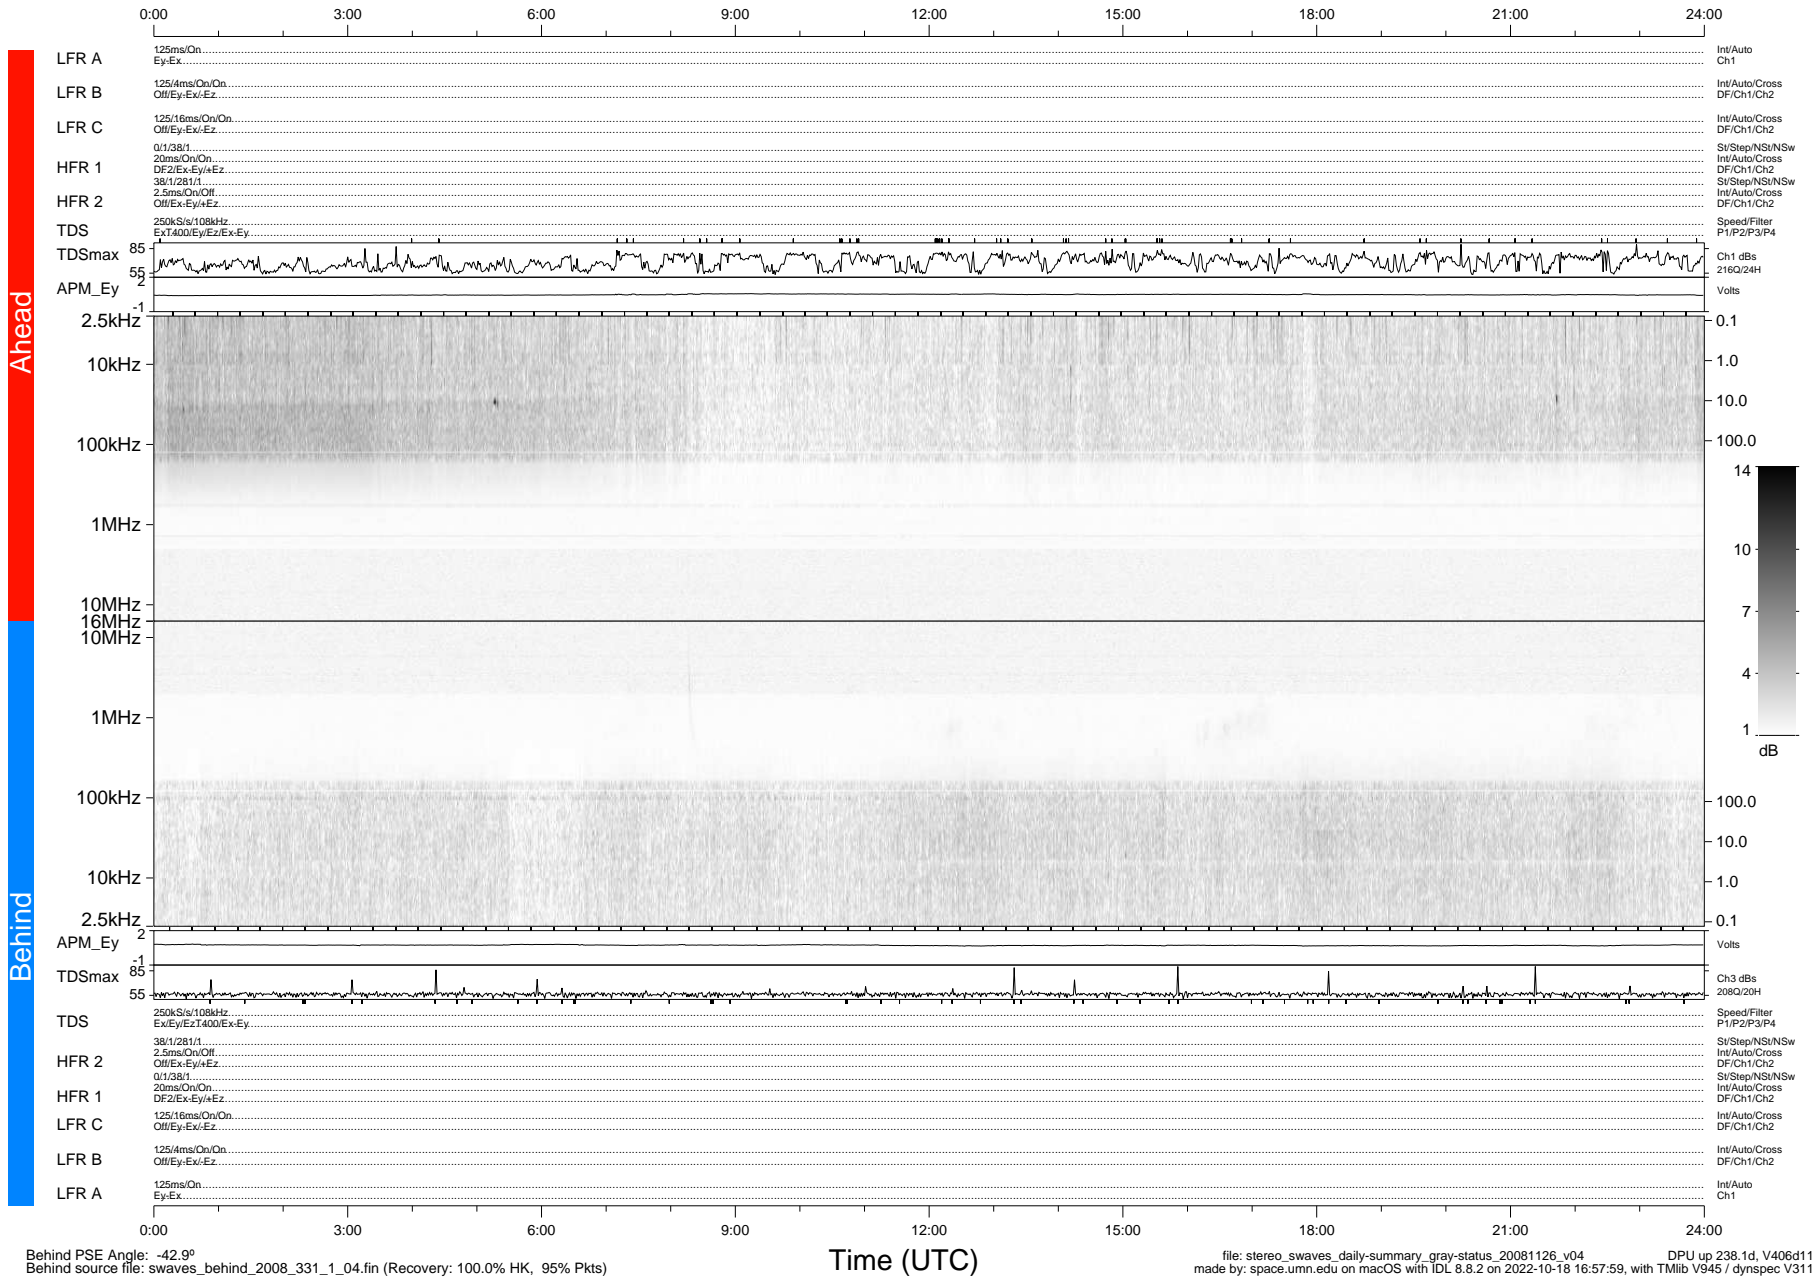

STEREO/WAVES Daily Summary - 26-Nov-2008 (DOY 331)

Ahead source file: swaves_ahead_2008_331_1_04.fin (Recovery: 100.0% HK, 97% Pkts)
Ahead PSE Angle: 42.0°

DPU up 238.4d, V406d10

Behind PSE Angle: -42.9°
Behind source file: swaves_behind_2008_331_1_04.fin (Recovery: 100.0% HK, 95% Pkts)

Time (UTC)