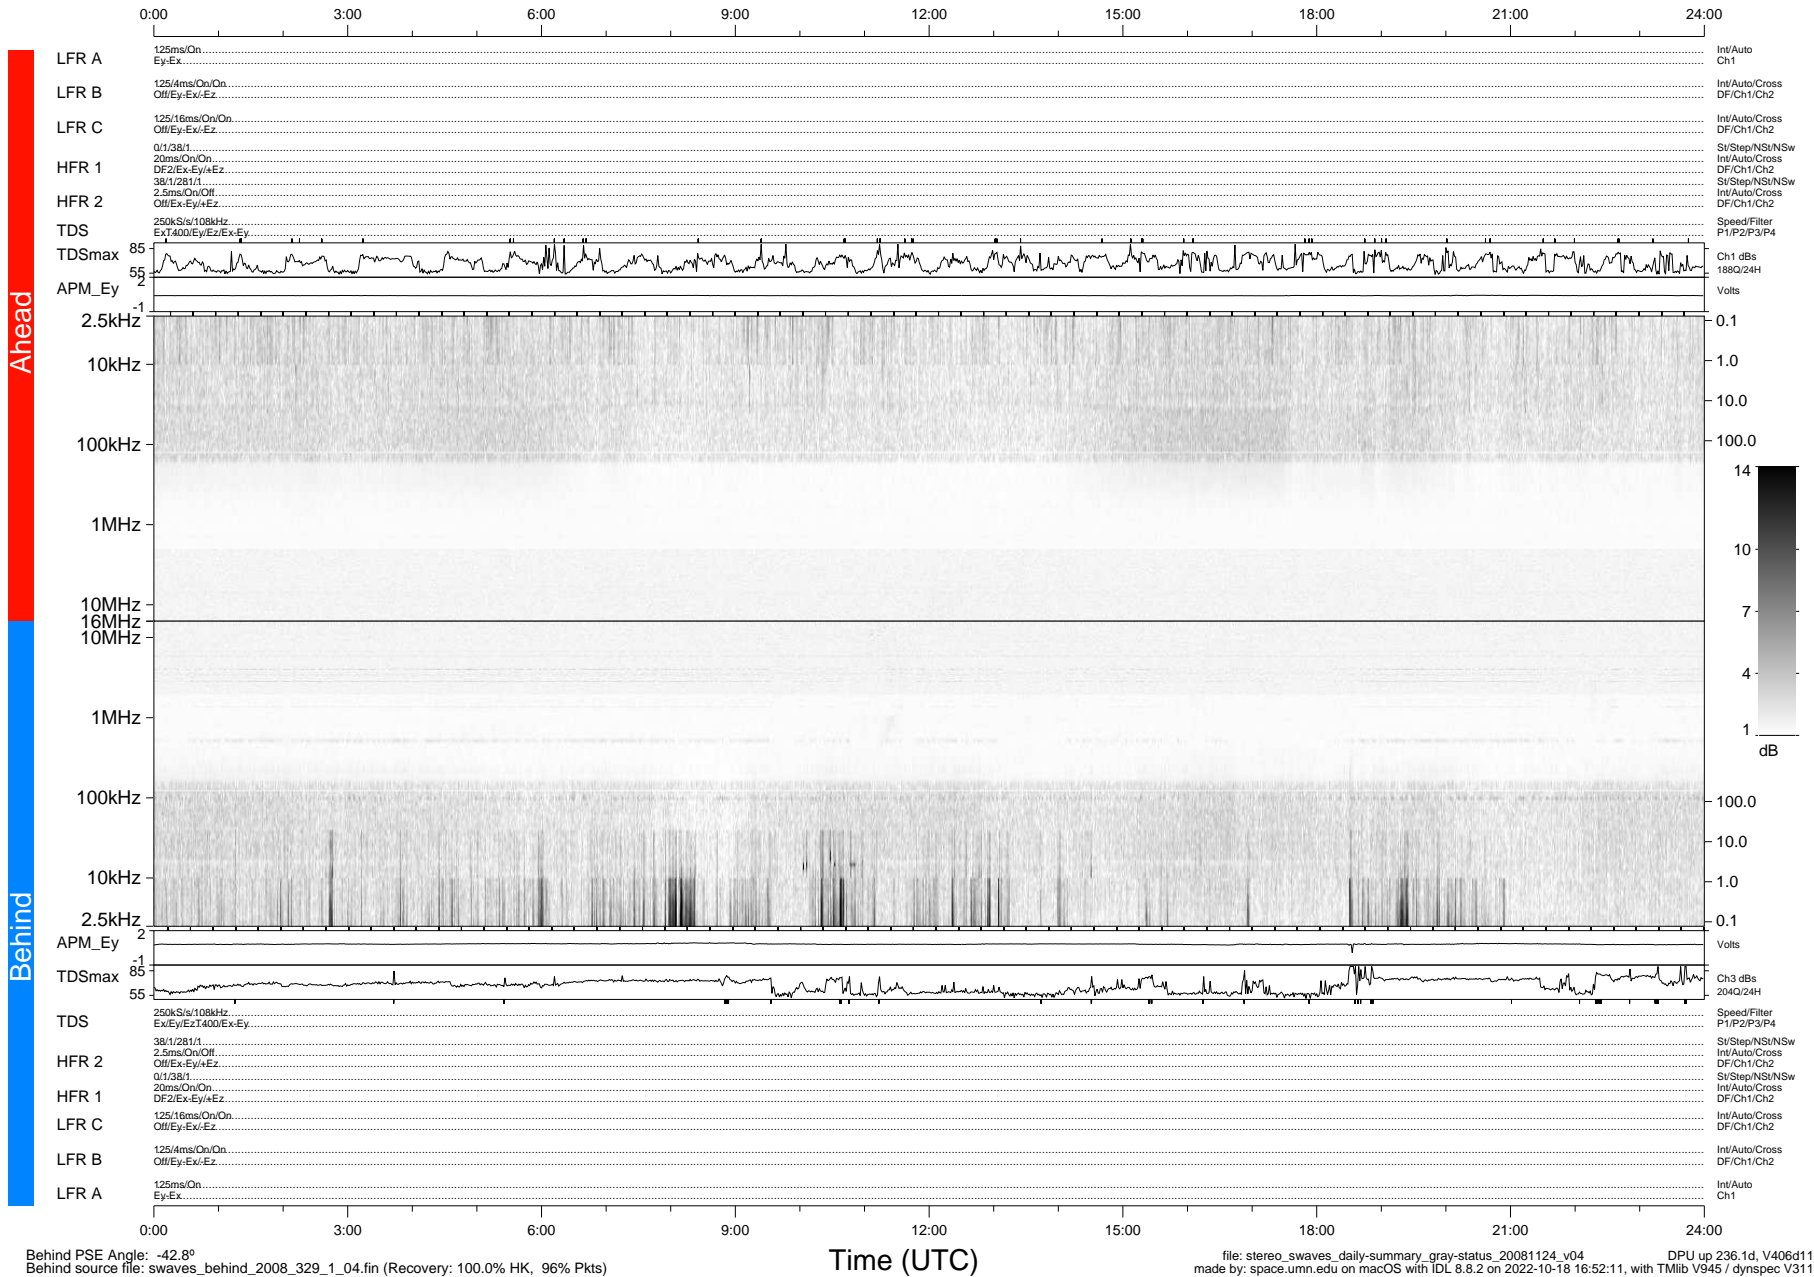

STEREO/WAVES Daily Summary - 24-Nov-2008 (DOY 329)

Ahead source file: swaves_ahead_2008_329_1_04.fin (Recovery: 100.0% HK, 93% Pkts)
 Ahead PSE Angle: 41.9°

DPU up 236.4d, V406d10

Behind PSE Angle: -42.8°
 Behind source file: swaves_behind_2008_329_1_04.fin (Recovery: 100.0% HK, 96% Pkts)

Time (UTC)

file: stereo_swaves_daily-summary_gray-status_20081124_v04
 made by: space.umn.edu on macOS with IDL 8.8.2 on 2022-10-18 16:52:11, with TLib V945 / dynspec V311

DPU up 236.1d, V406d11