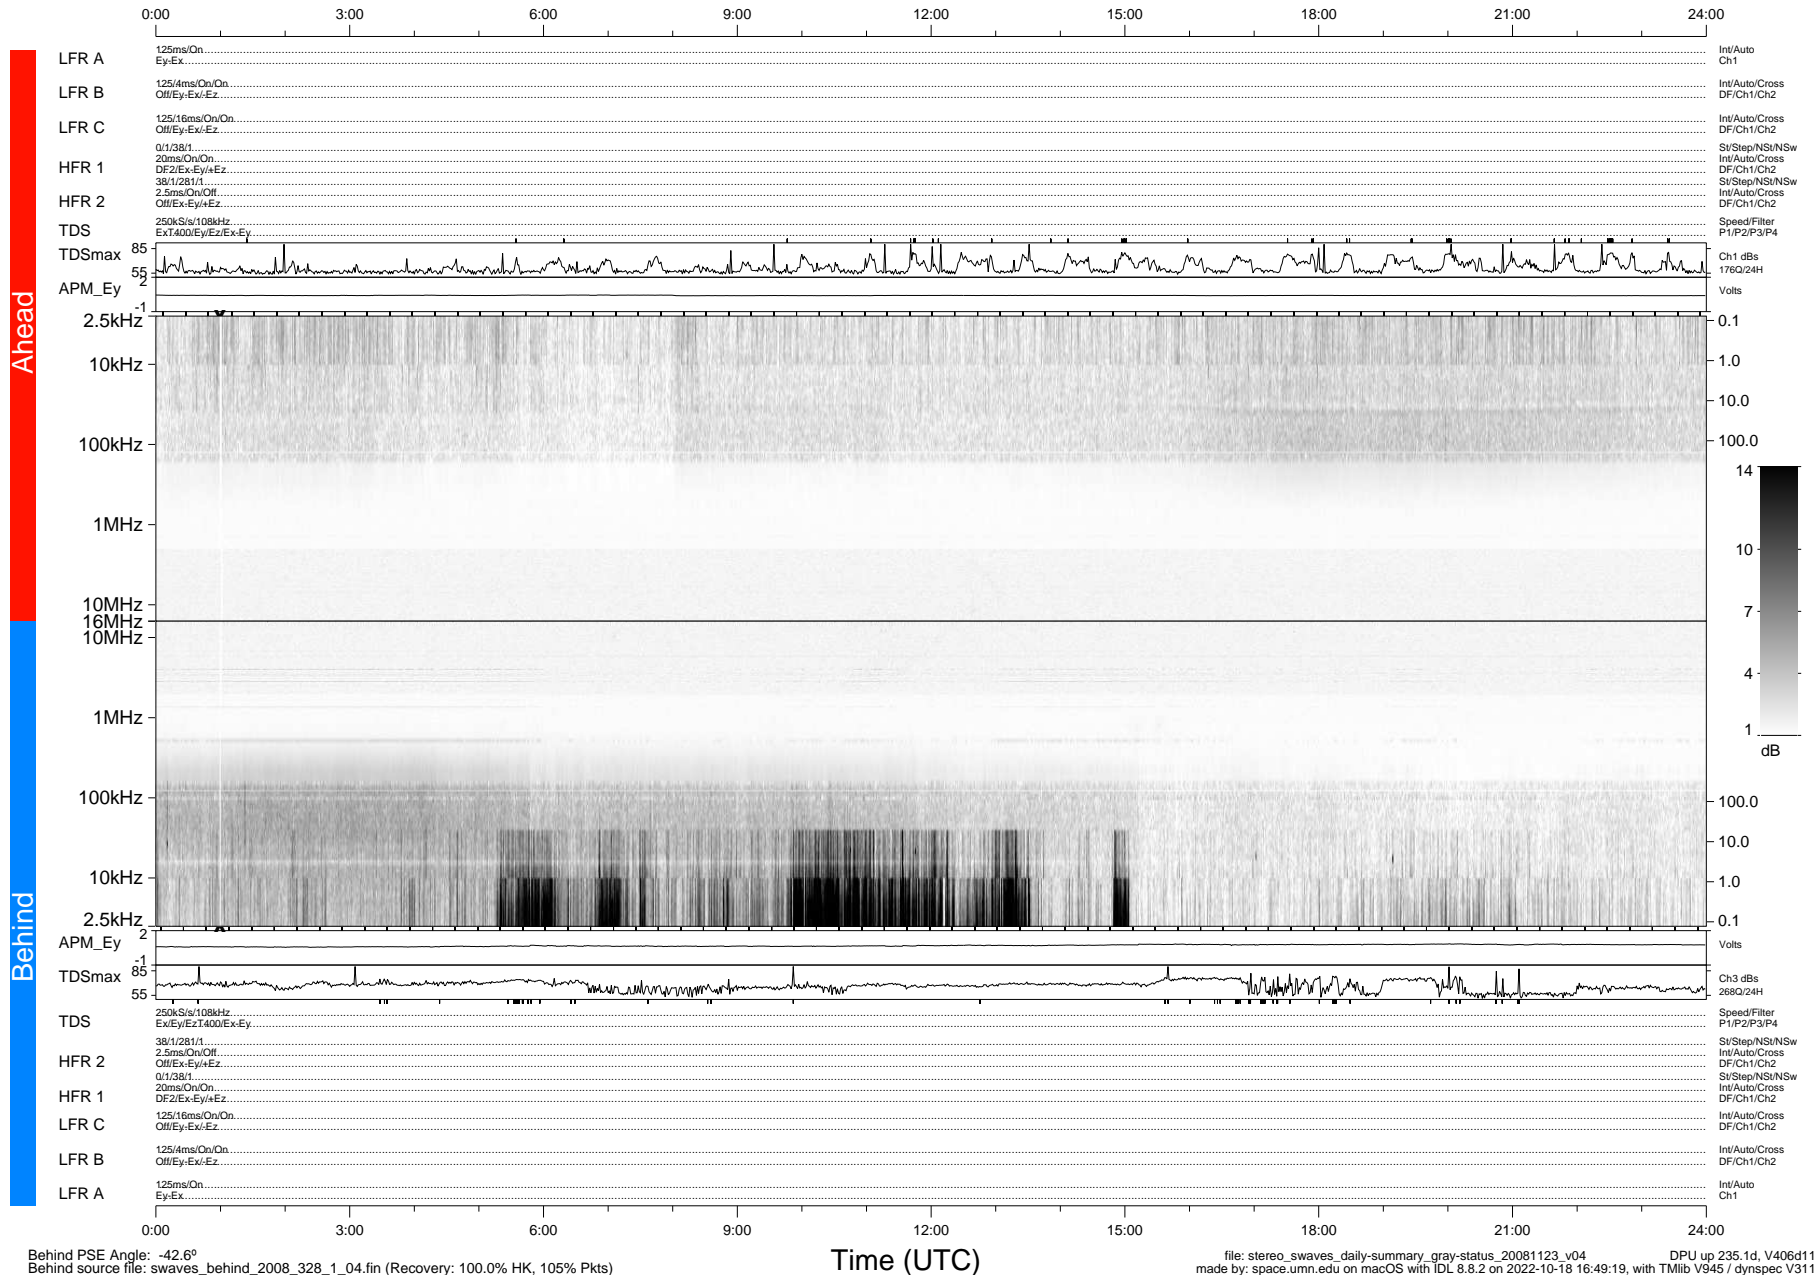

STEREO/WAVES Daily Summary - 23-Nov-2008 (DOY 328)

Ahead source file: swaves_ahead_2008_328_1_04.fin (Recovery: 100.0% HK, 92% Pkts)
Ahead PSE Angle: 42.0°

DPU up 235.4d, V406d10

Behind PSE Angle: -42.6°
Behind source file: swaves_behind_2008_328_1_04.fin (Recovery: 100.0% HK, 105% Pkts)

Time (UTC)