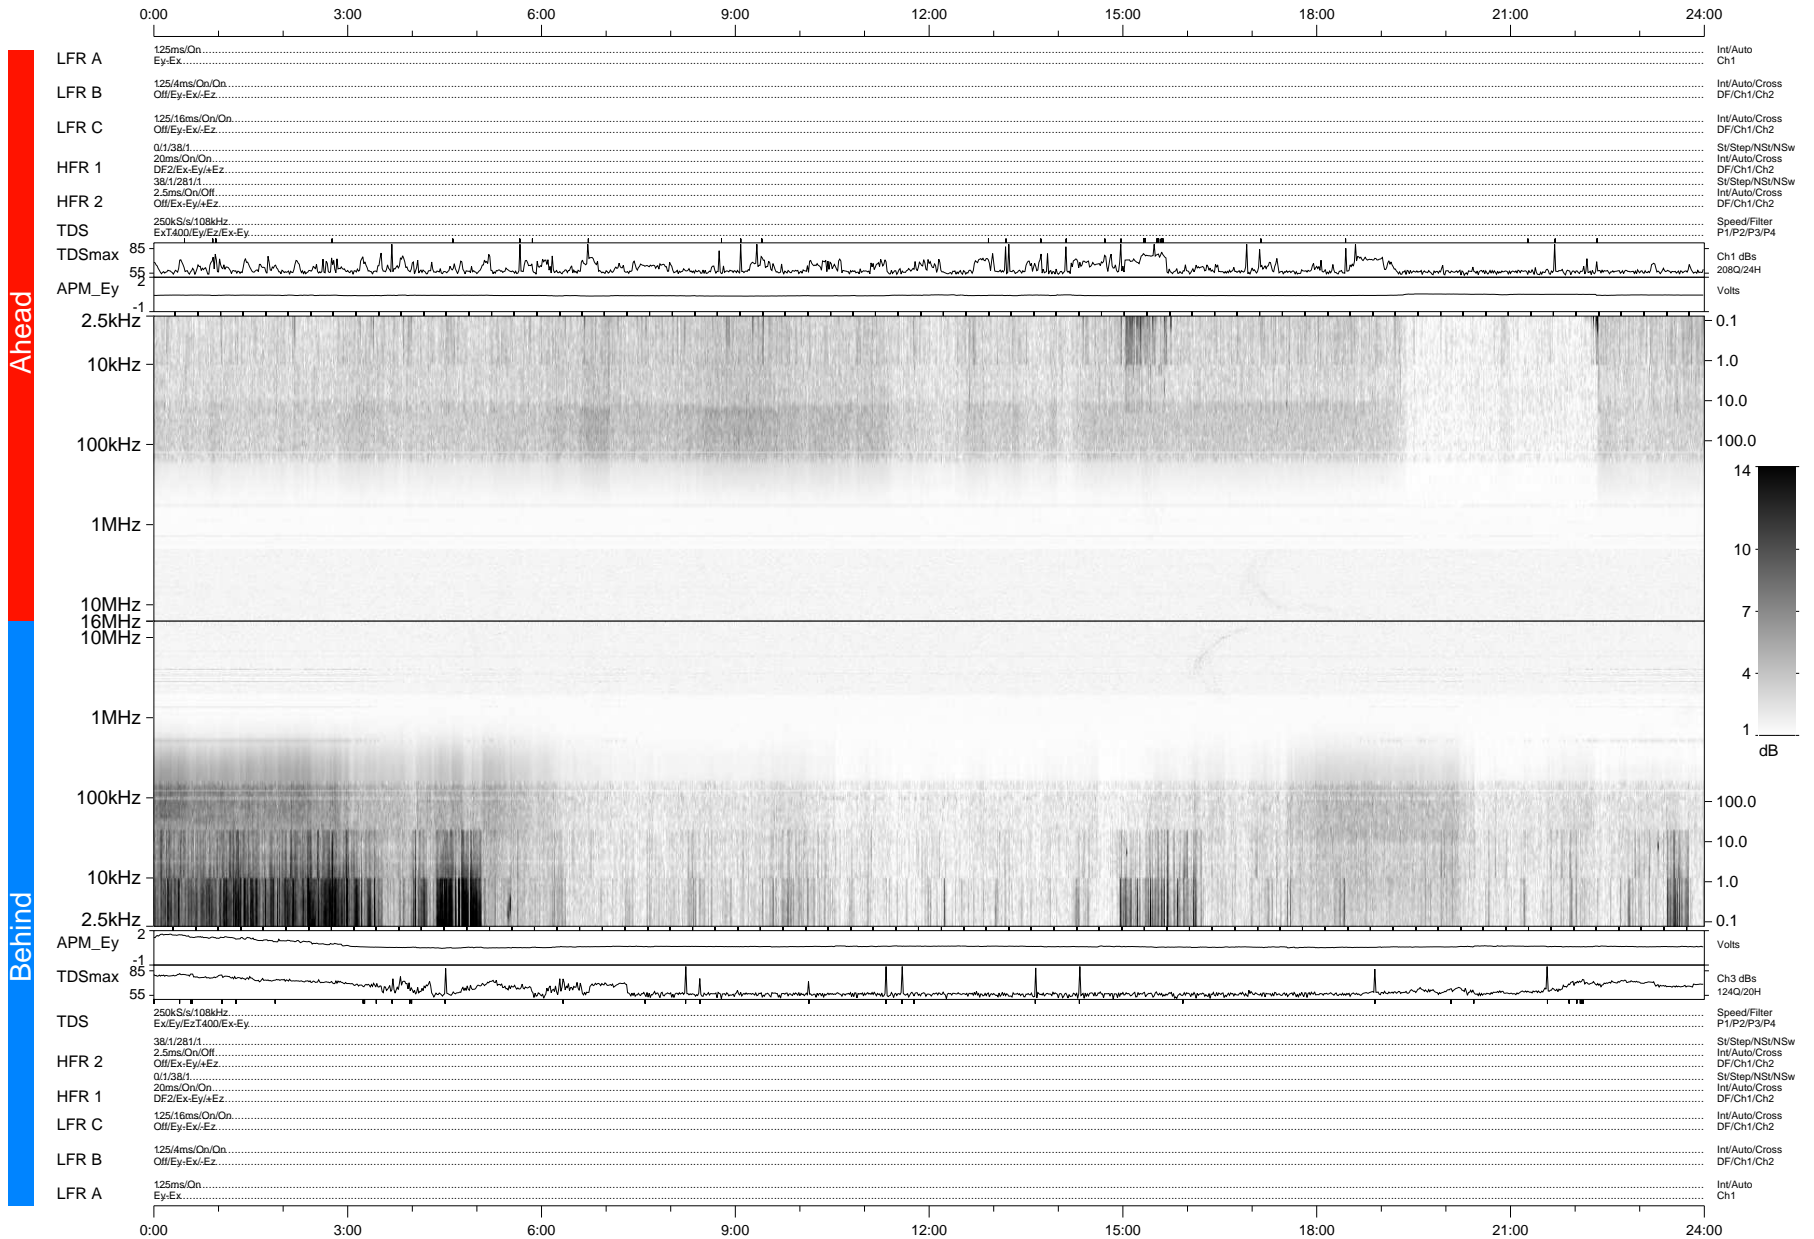

# STEREO/WAVES Daily Summary - 22-Nov-2008 (DOY 327)

Ahead source file: swaves\_ahead\_2008\_327\_1\_04.fin (Recovery: 100.0% HK, 96% Pkts)  
 Ahead PSE Angle: 41.9°

DPU up 234.4d, V406d10

Behind PSE Angle: -42.5°  
 Behind source file: swaves\_behind\_2008\_327\_1\_04.fin (Recovery: 100.0% HK, 83% Pkts)

Time (UTC)

file: stereo\_swaves\_daily-summary\_gray-status\_20081122\_v04  
 made by: space.umn.edu on macOS with IDL 8.8.2 on 2022-10-18 16:46:25, with Tlib V945 / dynspec V311

DPU up 234.1d, V406d11