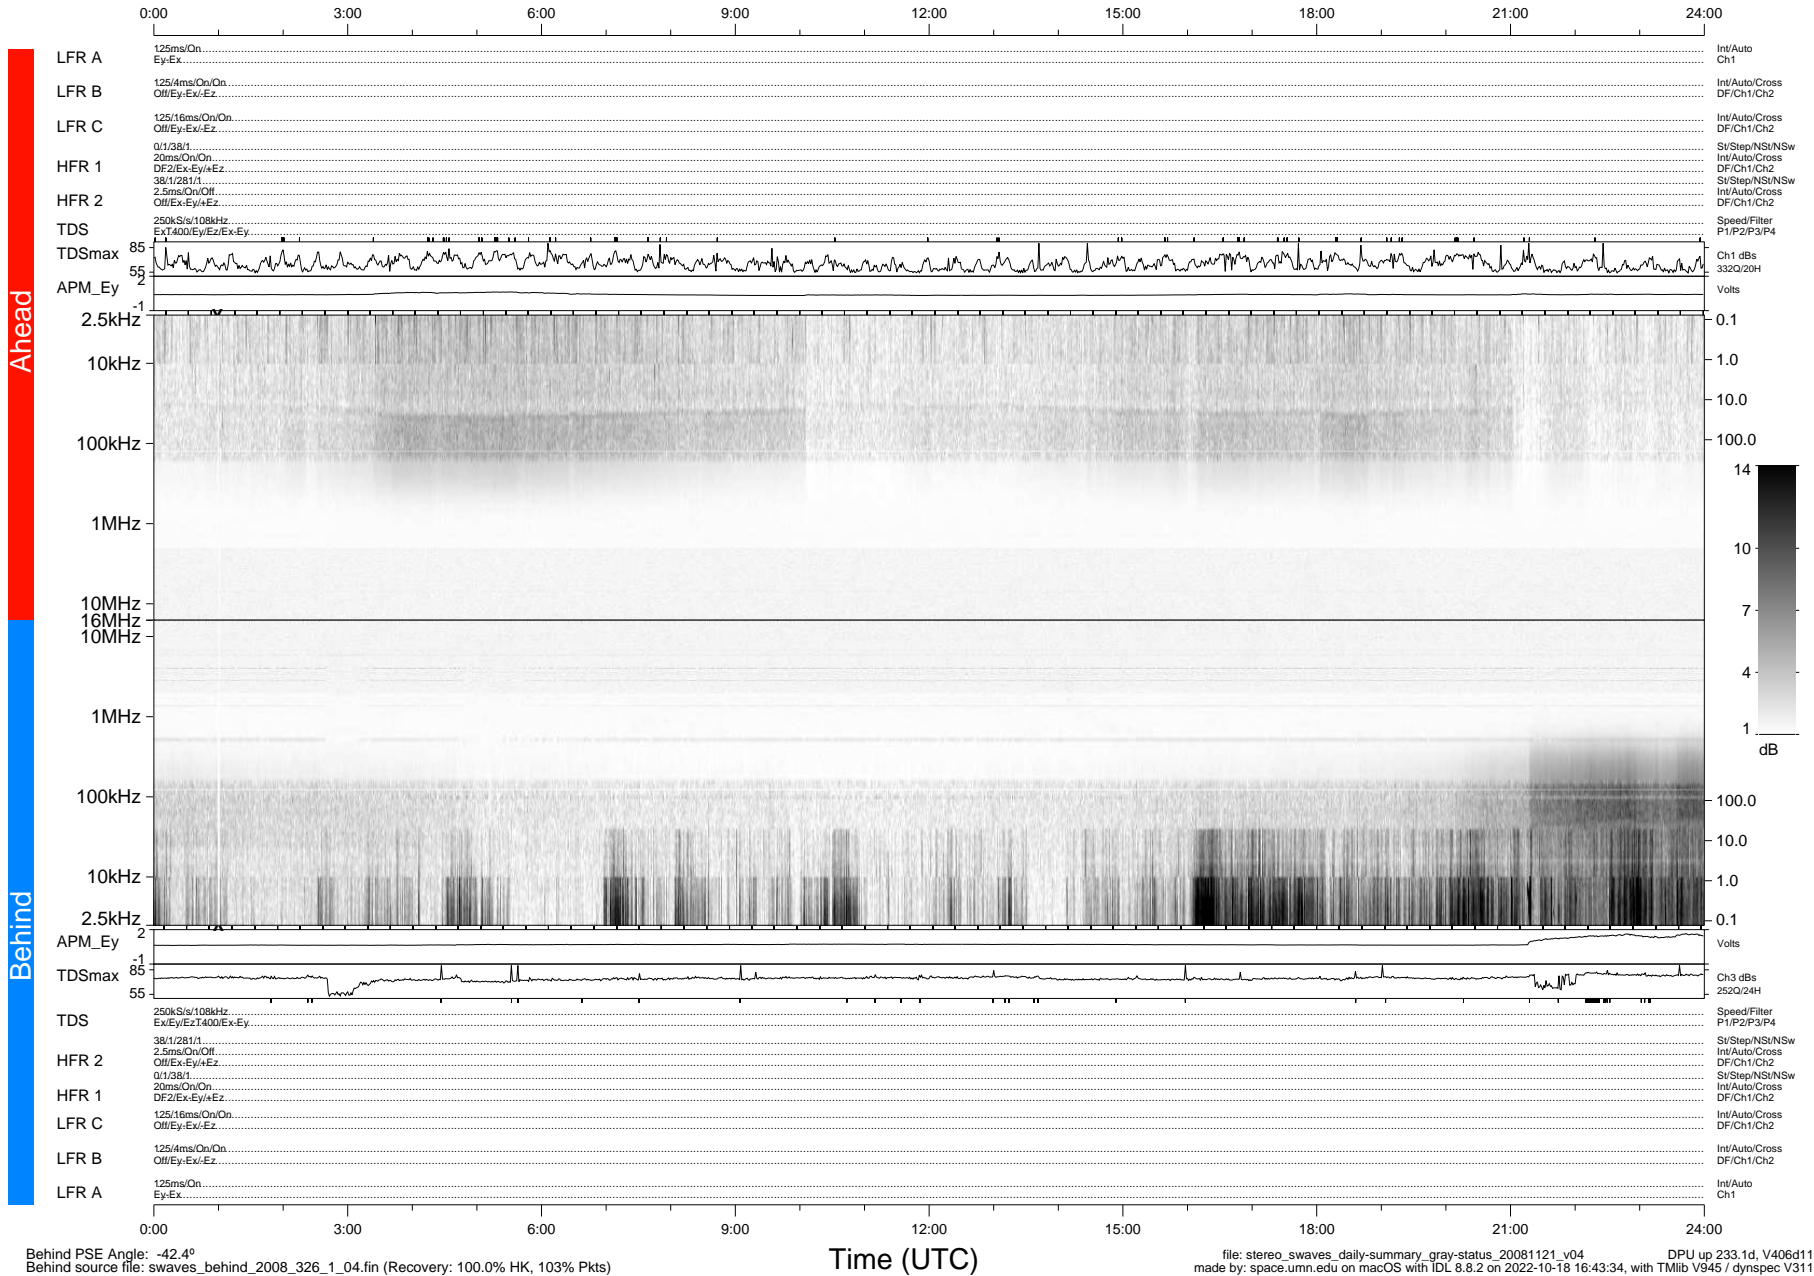

STEREO/WAVES Daily Summary - 21-Nov-2008 (DOY 326)

Ahead source file: swaves_ahead_2008_326_1_04.fin (Recovery: 100.0% HK, 114% Pkts)
Ahead PSE Angle: 41.9°

DPU up 233.4d, V406d10

Behind PSE Angle: -42.4°
Behind source file: swaves_behind_2008_326_1_04.fin (Recovery: 100.0% HK, 103% Pkts)

Time (UTC)