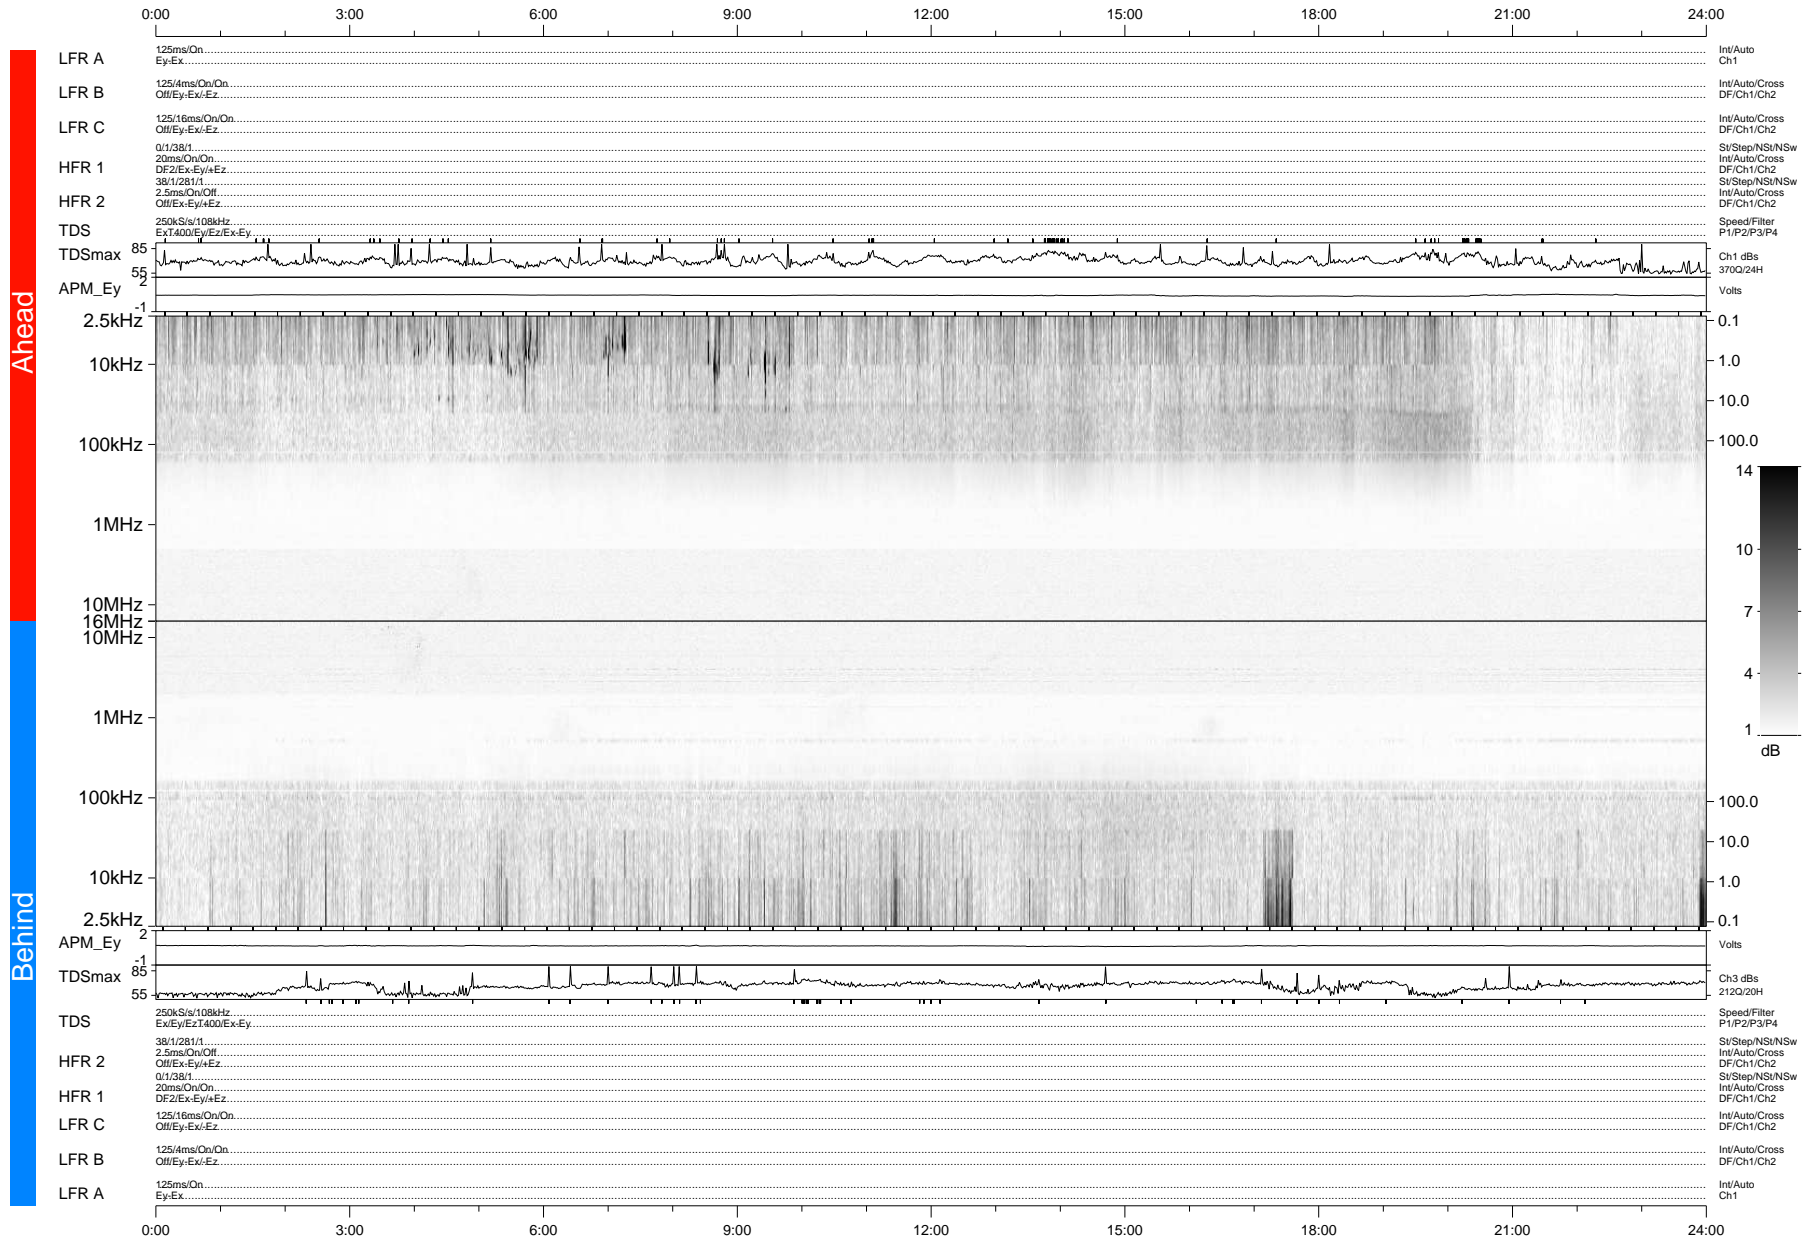

STEREO/WAVES Daily Summary - 18-Nov-2008 (DOY 323)

Ahead source file: swaves_ahead_2008_323_1_04.fin (Recovery: 100.0% HK, 120% Pkts)
Ahead PSE Angle: 41.8°

DPU up 230.4d, V406d10

Behind PSE Angle: -42.1°
Behind source file: swaves_behind_2008_323_1_04.fin (Recovery: 100.0% HK, 96% Pkts)

Time (UTC)