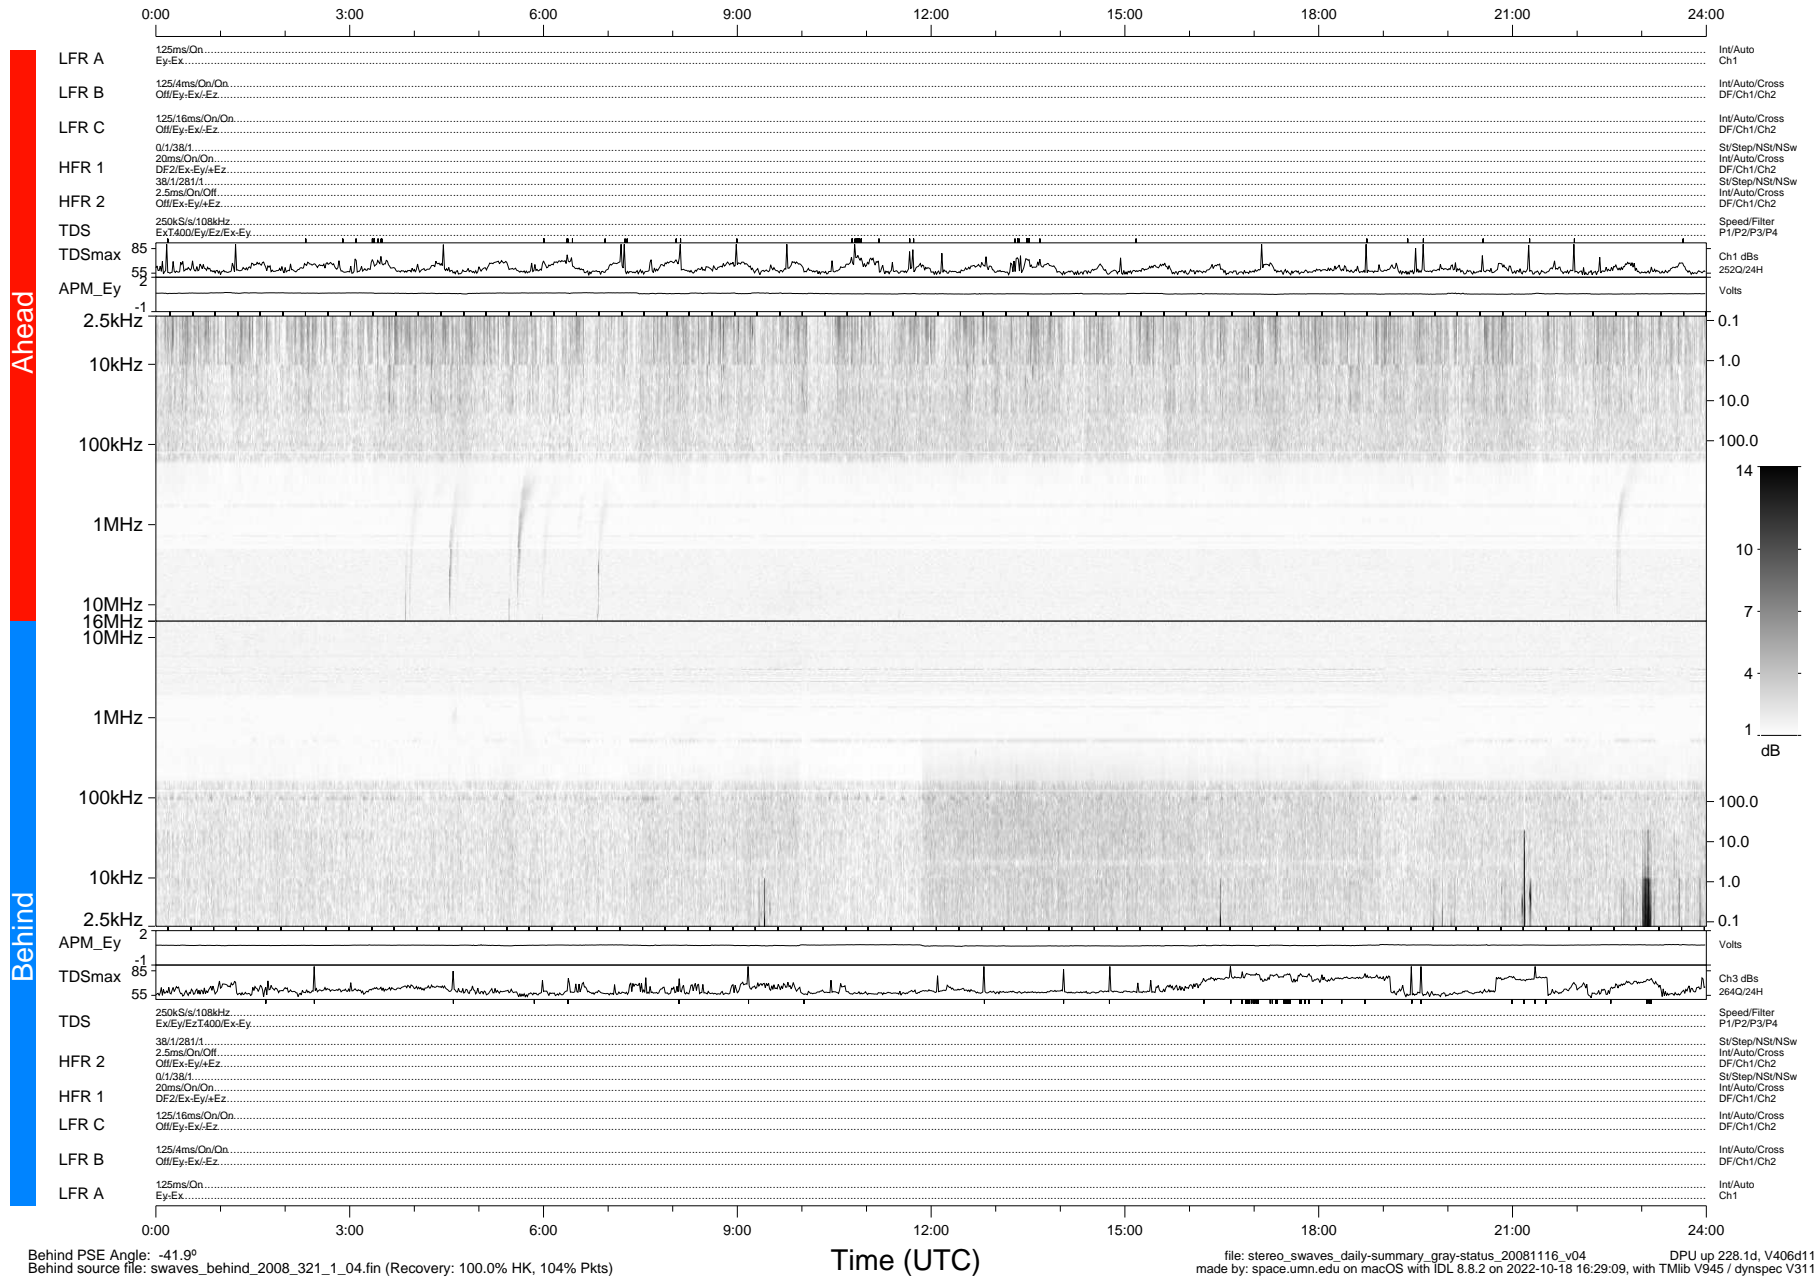

STEREO/WAVES Daily Summary - 16-Nov-2008 (DOY 321)

Ahead source file: swaves_ahead_2008_321_1_04.fin (Recovery: 100.0% HK, 103% Pkts)
Ahead PSE Angle: 41.7°

DPU up 228.4d, V406d10

Behind PSE Angle: -41.9°
Behind source file: swaves_behind_2008_321_1_04.fin (Recovery: 100.0% HK, 104% Pkts)

Time (UTC)