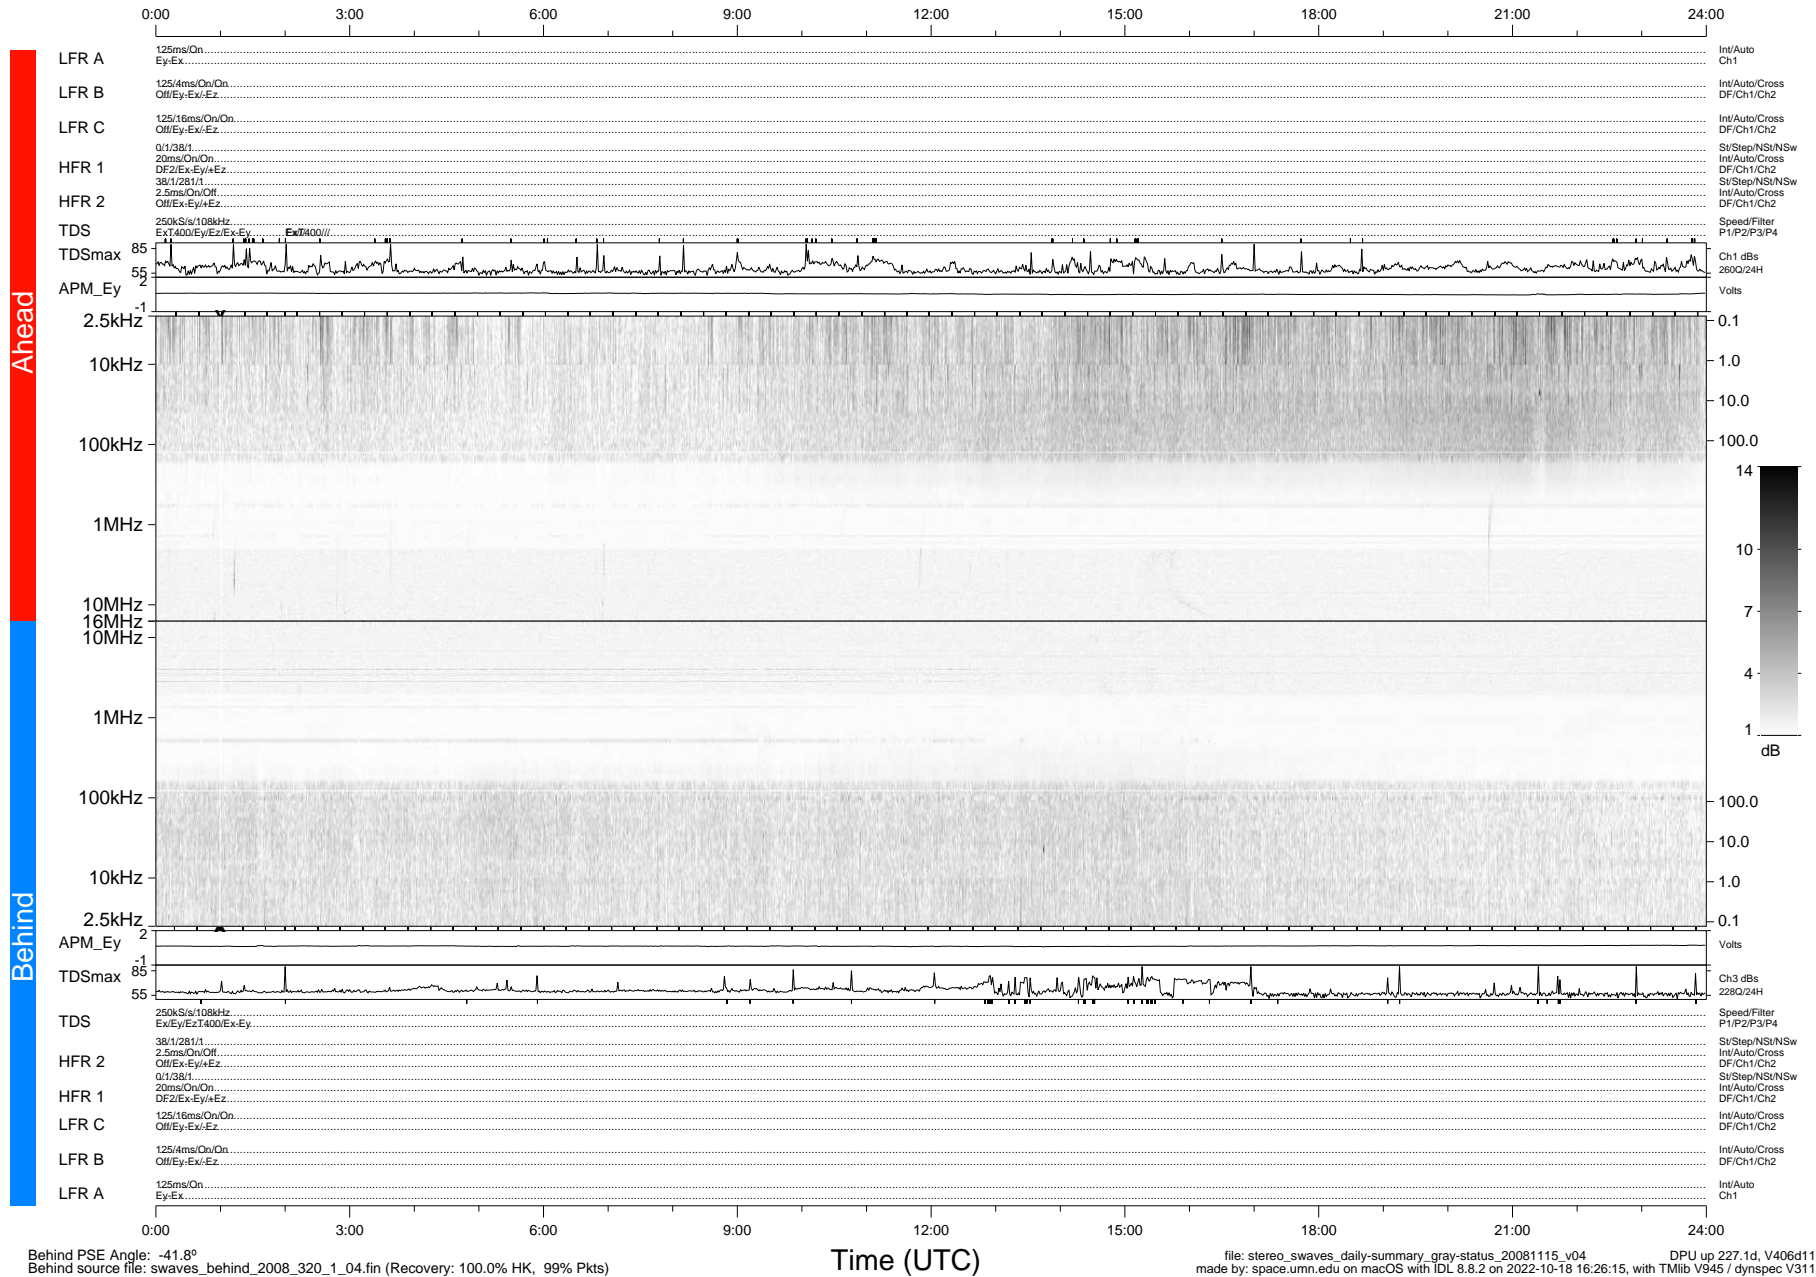

STEREO/WAVES Daily Summary - 15-Nov-2008 (DOY 320)

Ahead source file: swaves_ahead_2008_320_1_04.fin (Recovery: 100.1% HK, 103% Pkts)
Ahead PSE Angle: 41.7°

DPU up 227.4d, V406d10

Behind PSE Angle: -41.8°
Behind source file: swaves_behind_2008_320_1_04.fin (Recovery: 100.0% HK, 99% Pkts)