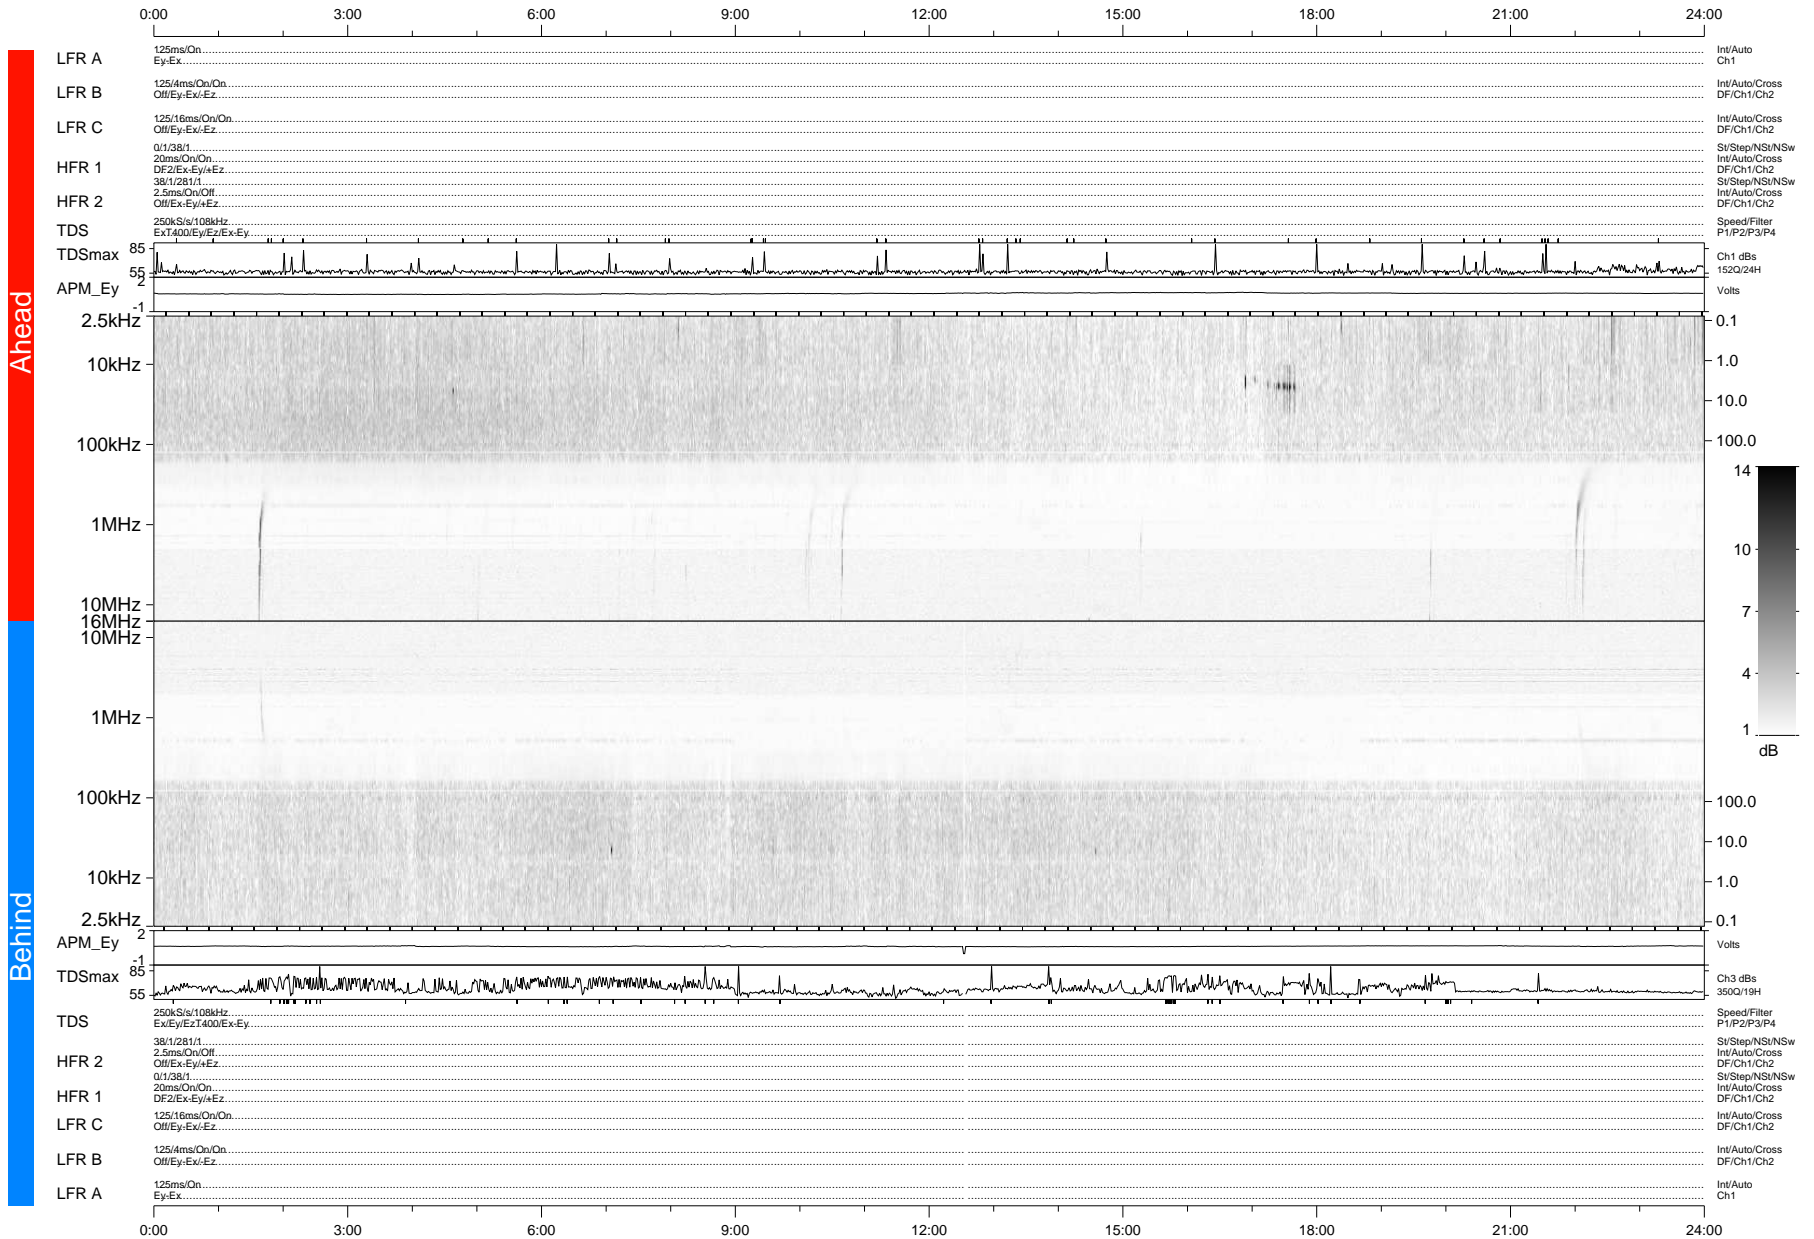

STEREO/WAVES Daily Summary - 14-Nov-2008 (DOY 319)

Ahead source file: swaves_ahead_2008_319_1_04.fin (Recovery: 100.0% HK, 88% Pkts)
Ahead PSE Angle: 41.7°

DPU up 226.4d, V406d10

Behind PSE Angle: -41.7°
Behind source file: swaves_behind_2008_319_1_04.fin (Recovery: 99.9% HK, 117% Pkts)

Time (UTC)

file: stereo_swaves_daily-summary_gray-status_20081114_v04
DPU up 226.1d, V406d11
made by: space.umn.edu on macOS with IDL 8.8.2 on 2022-10-18 16:23:23, with Tlib V945 / dynspec V311