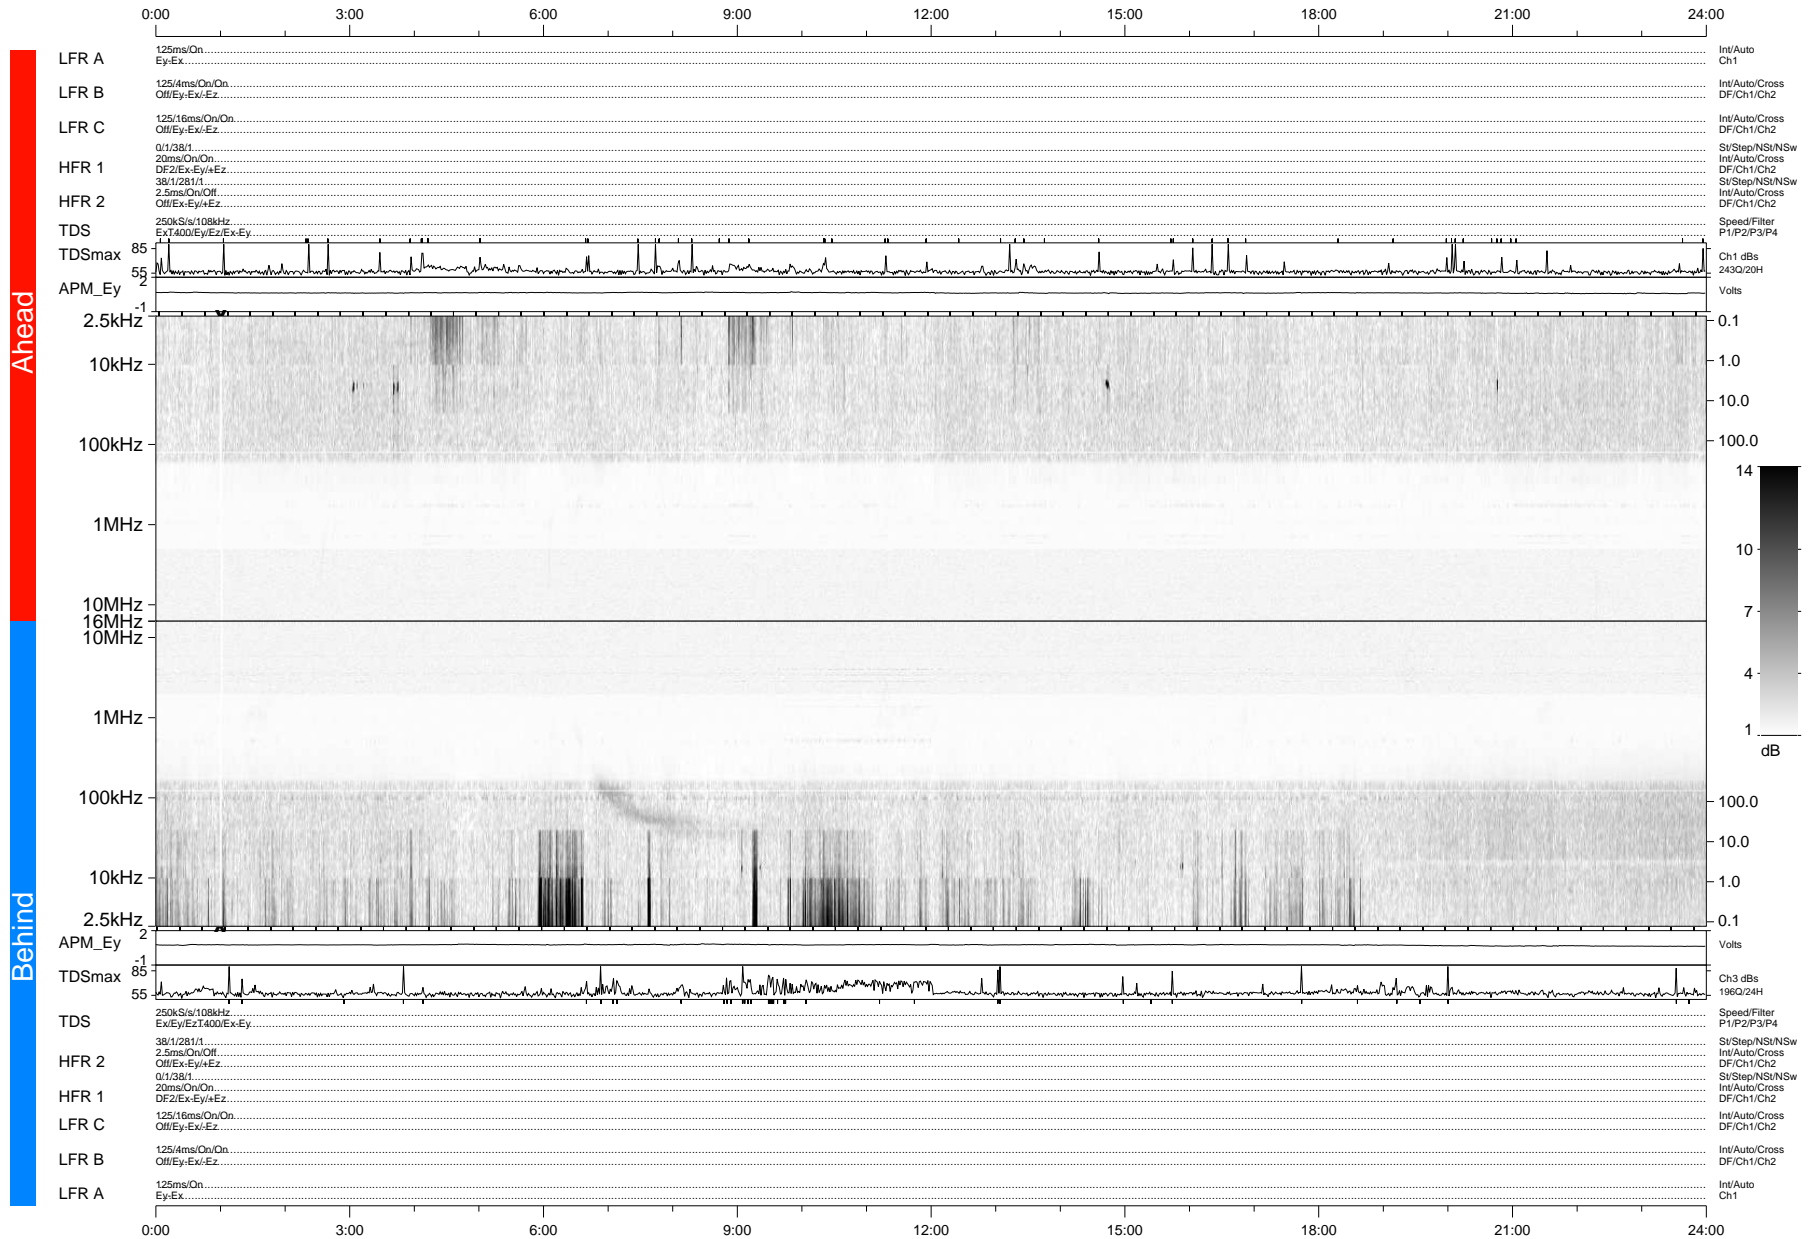

STEREO/WAVES Daily Summary - 13-Nov-2008 (DOY 318)

Ahead source file: swaves_ahead_2008_318_1_04.fin (Recovery: 100.0% HK, 101% Pkts)
Ahead PSE Angle: 41.6°

DPU up 225.4d, V406d10

Behind PSE Angle: -41.6°
Behind source file: swaves_behind_2008_318_1_04.fin (Recovery: 100.0% HK, 94% Pkts)

Time (UTC)