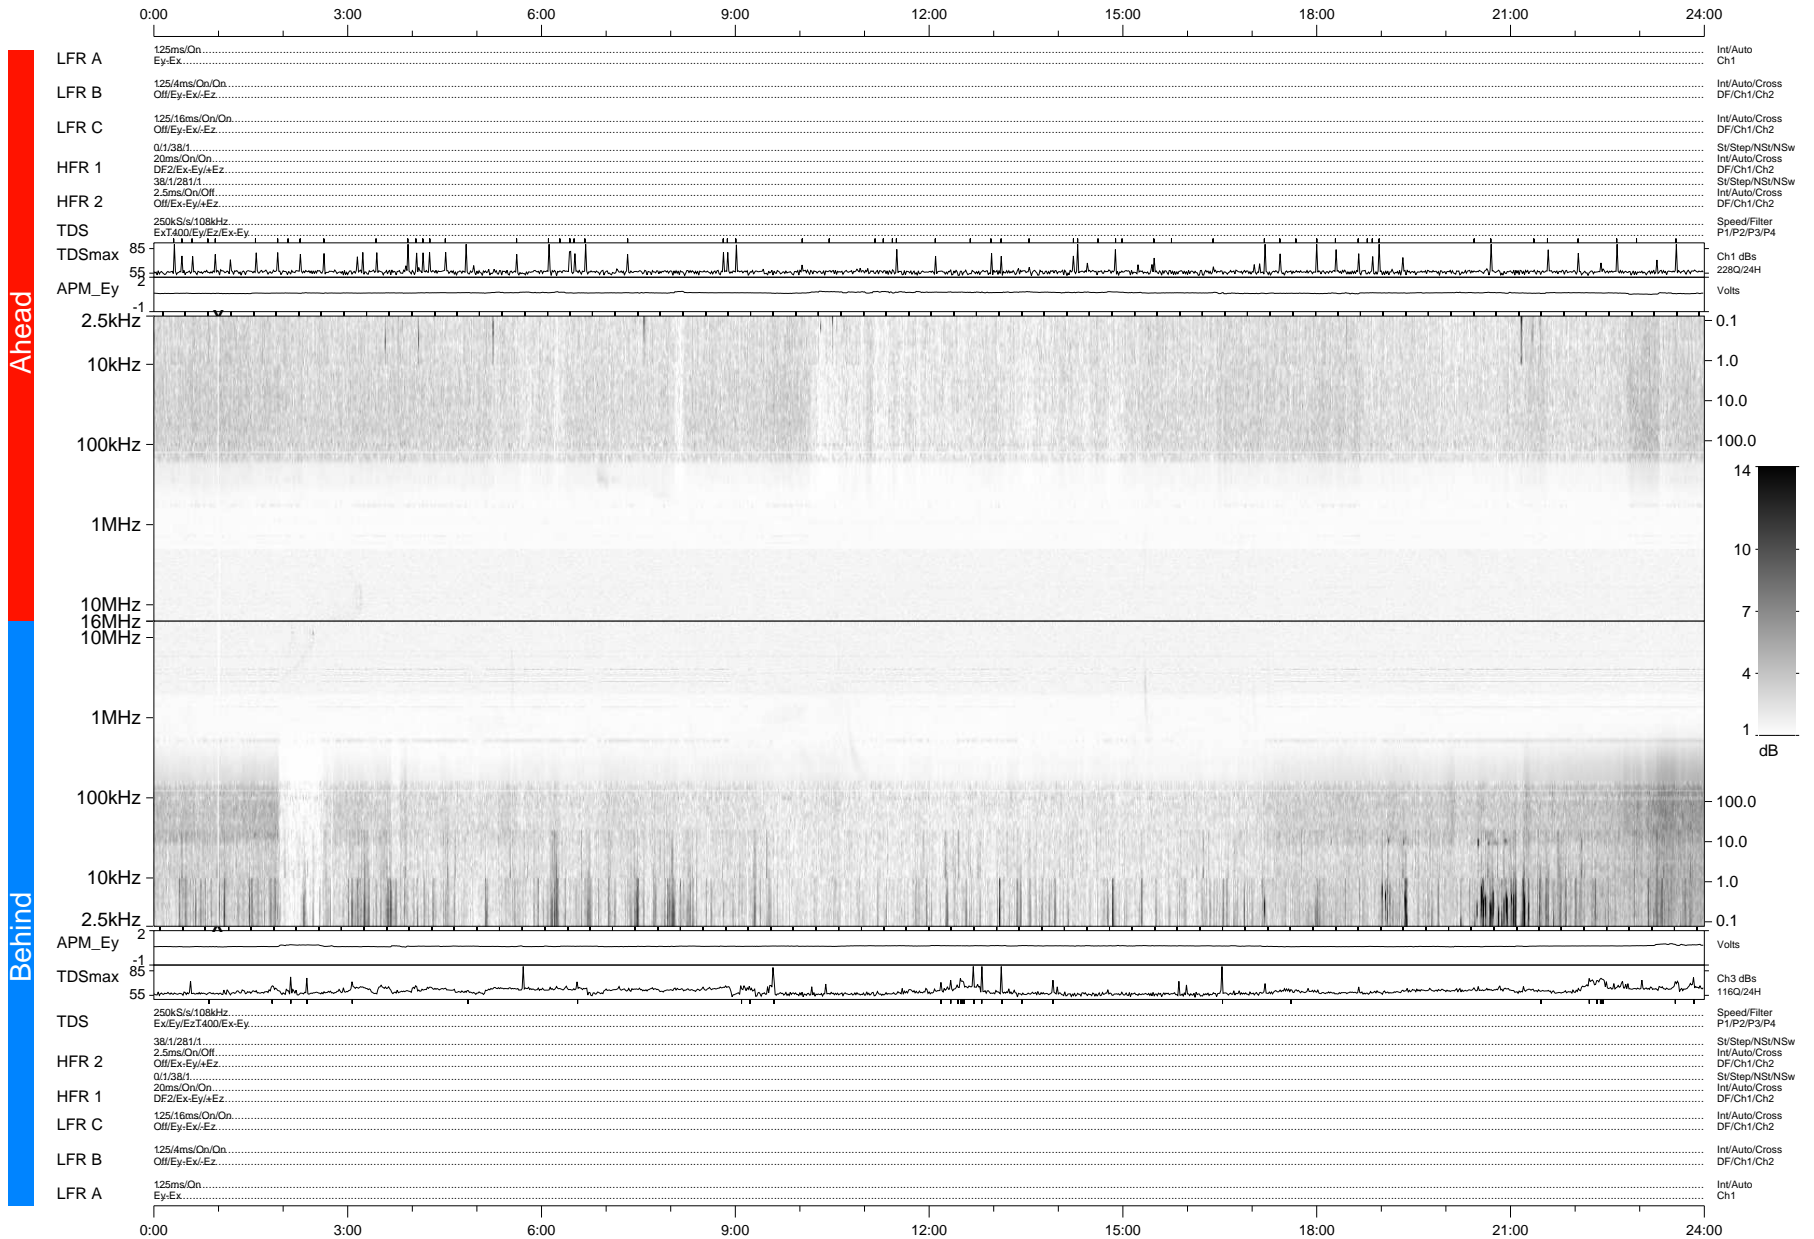

STEREO/WAVES Daily Summary - 11-Nov-2008 (DOY 316)

Ahead source file: swaves_ahead_2008_316_1_04.fin (Recovery: 100.0% HK, 99% Pkts)
Ahead PSE Angle: 41.6°

DPU up 223.4d, V406d10

Behind PSE Angle: -41.4°
Behind source file: swaves_behind_2008_316_1_04.fin (Recovery: 100.0% HK, 83% Pkts)

Time (UTC)