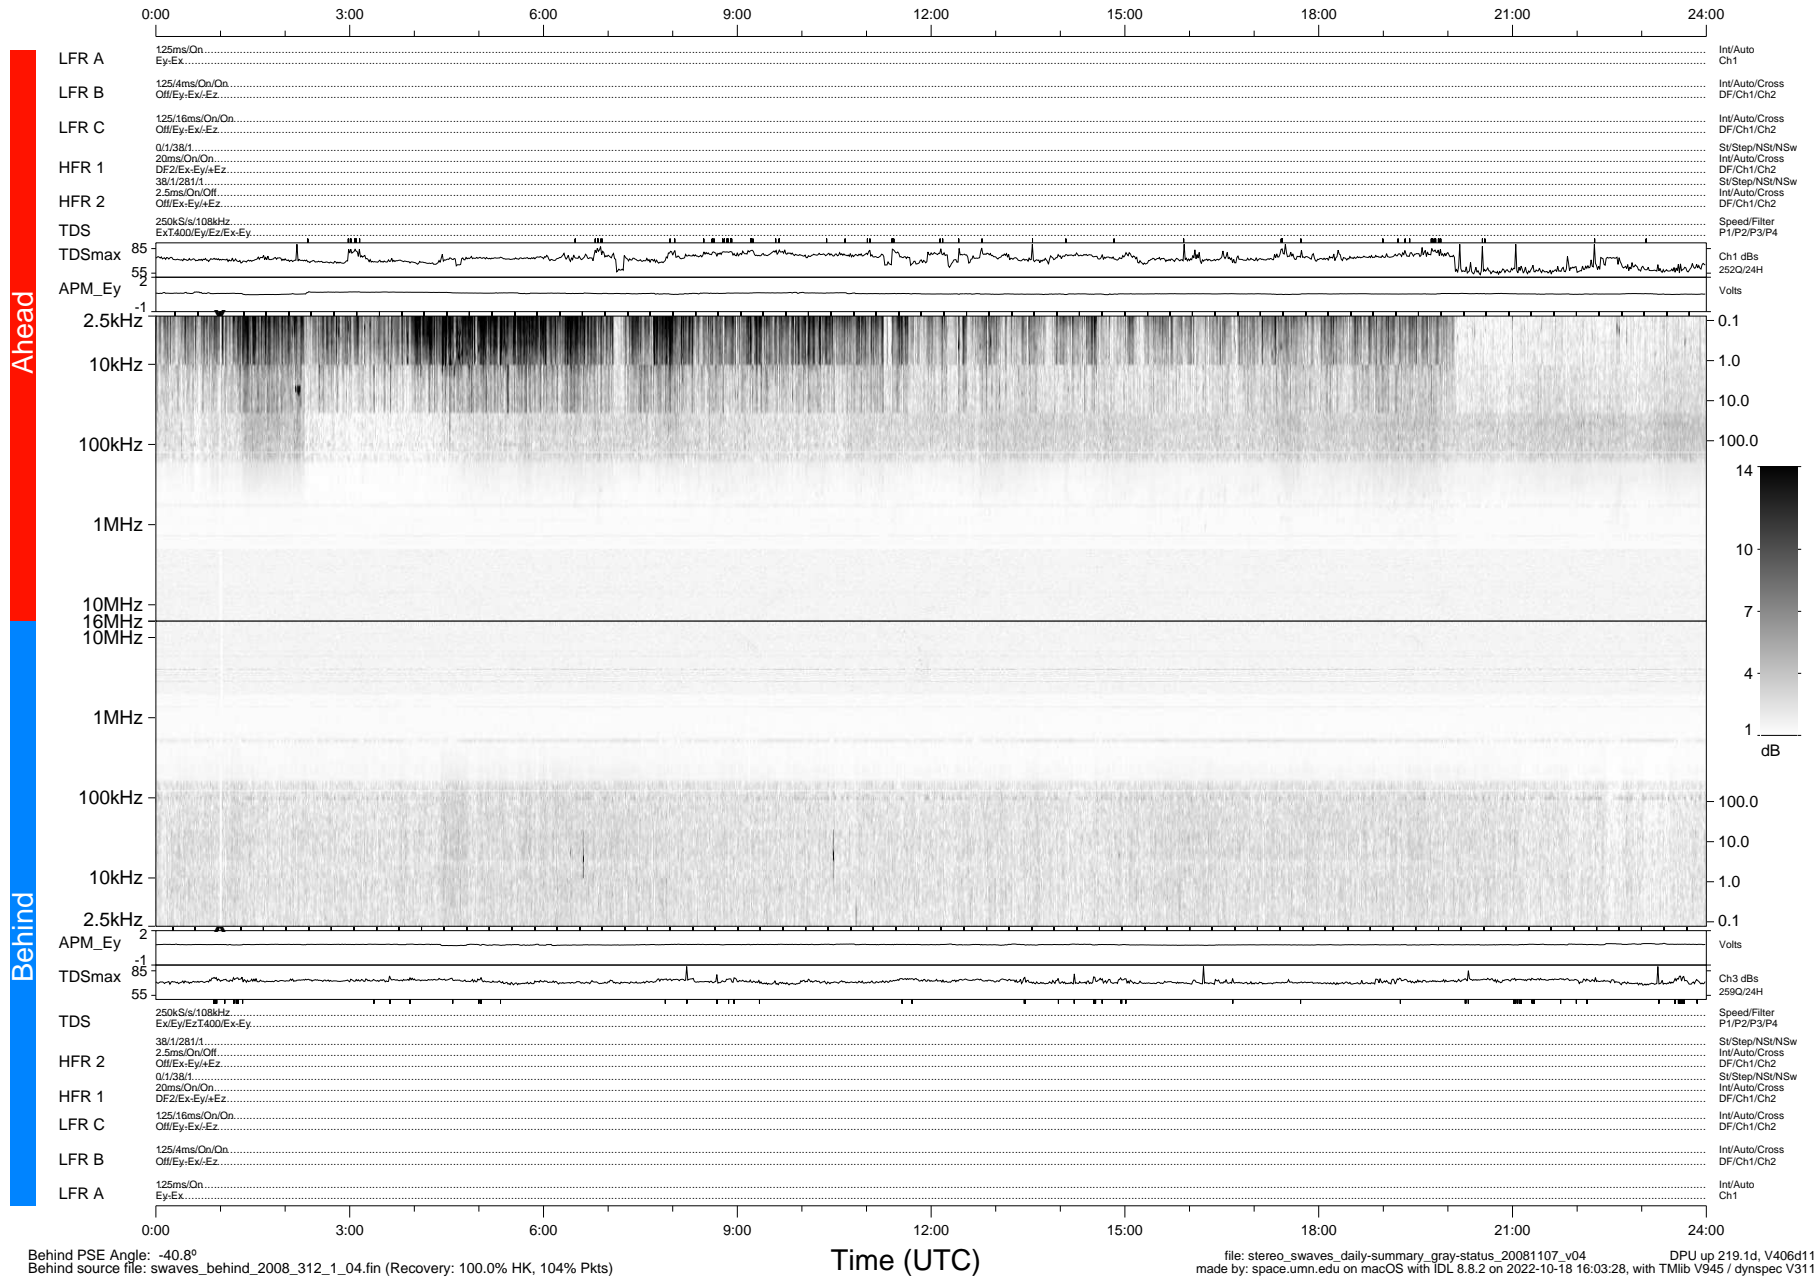

STEREO/WAVES Daily Summary - 07-Nov-2008 (DOY 312)

Ahead source file: swaves_ahead_2008_312_1_04.fin (Recovery: 100.0% HK, 103% Pkts)
Ahead PSE Angle: 41.5°

DPU up 219.4d, V406d10

Behind PSE Angle: -40.8°
Behind source file: swaves_behind_2008_312_1_04.fin (Recovery: 100.0% HK, 104% Pkts)

Time (UTC)