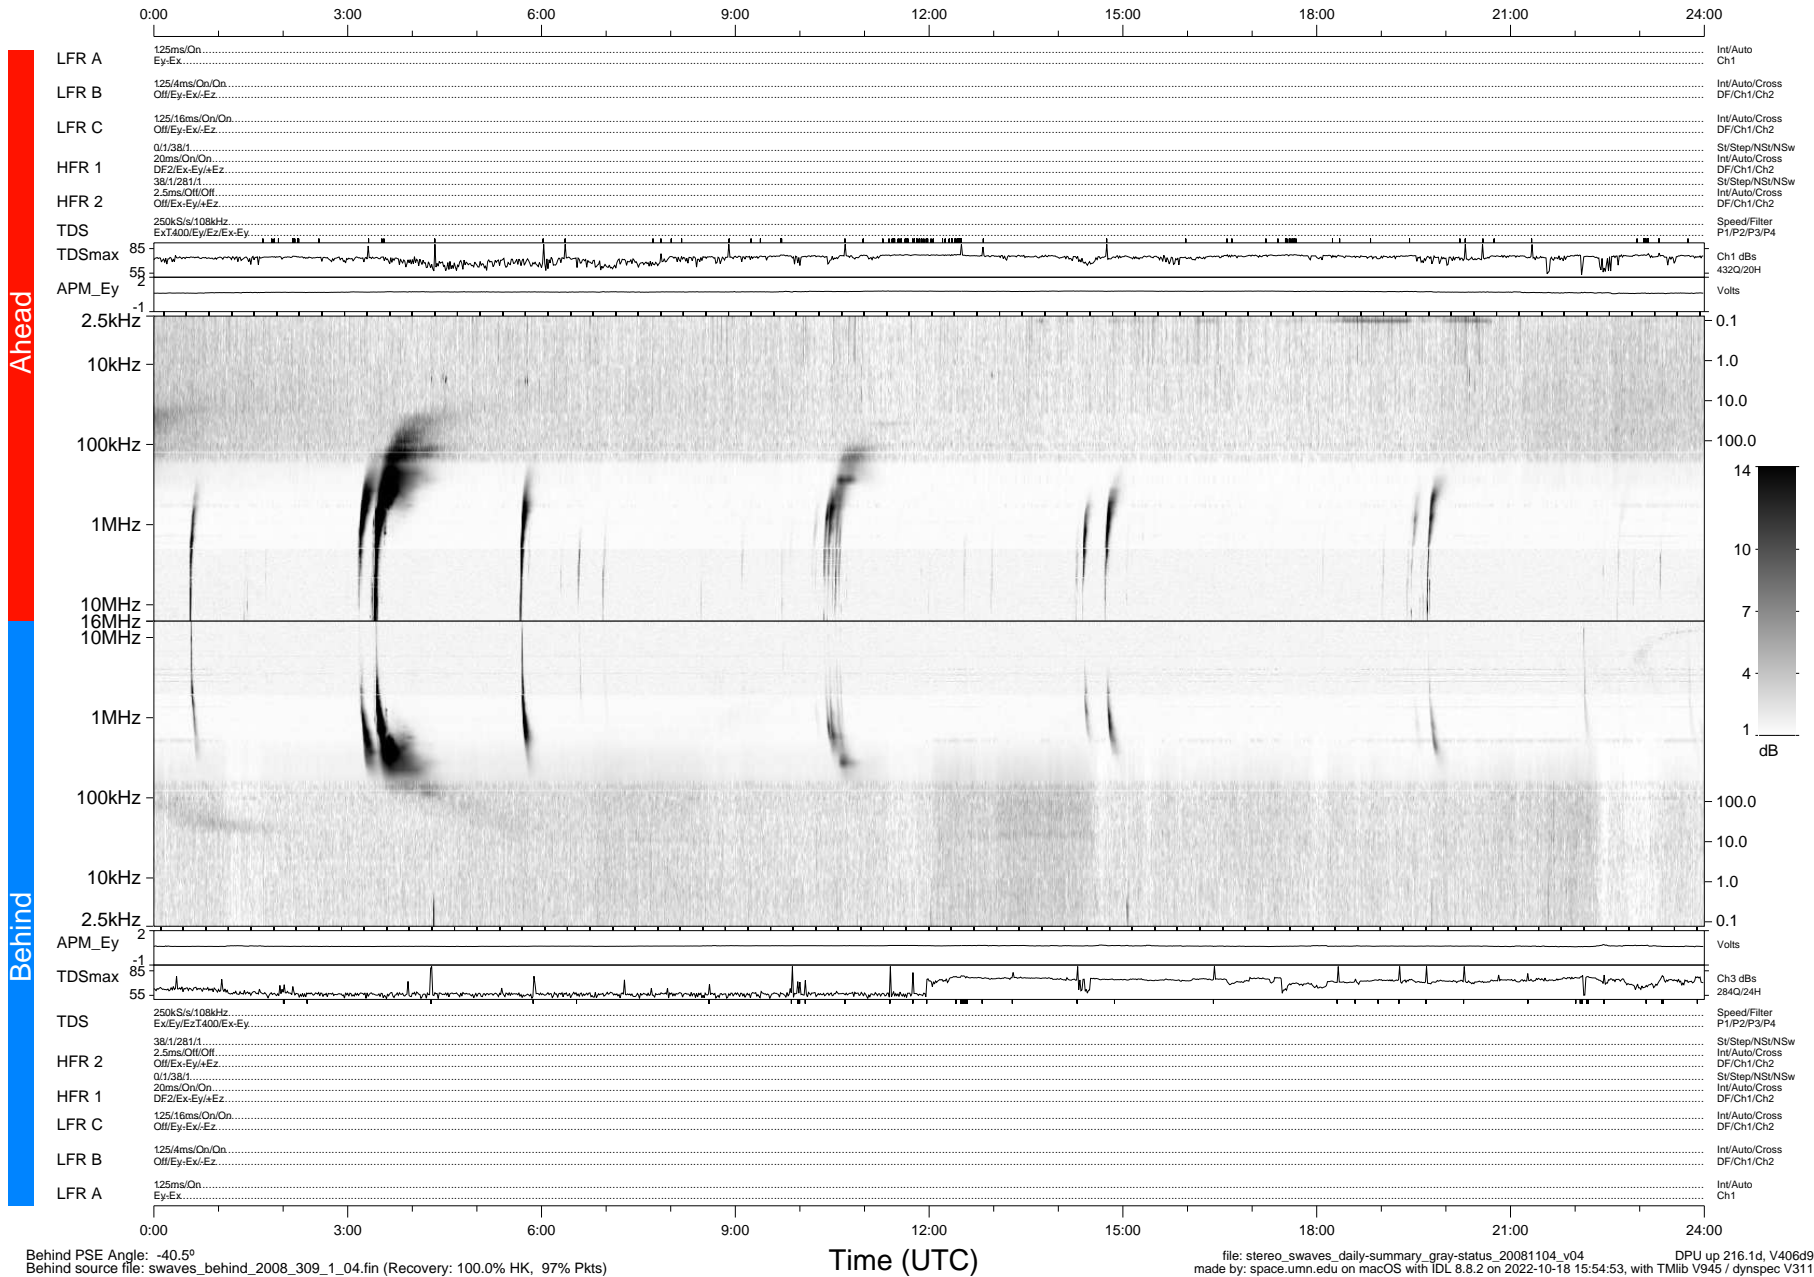

STEREO/WAVES Daily Summary - 04-Nov-2008 (DOY 309)

Ahead source file: swaves_ahead_2008_309_1_04.fin (Recovery: 100.0% HK, 118% Pkts)
 Ahead PSE Angle: 41.4°

DPU up 216.4d, V406d8

Behind PSE Angle: -40.5°
 Behind source file: swaves_behind_2008_309_1_04.fin (Recovery: 100.0% HK, 97% Pkts)

file: stereo_swaves_daily-summary_gray-status_20081104_v04 DPU up 216.1d, V406d9
 made by: space.umn.edu on macOS with IDL 8.8.2 on 2022-10-18 15:54:53, with TLib V945 / dynspec V311