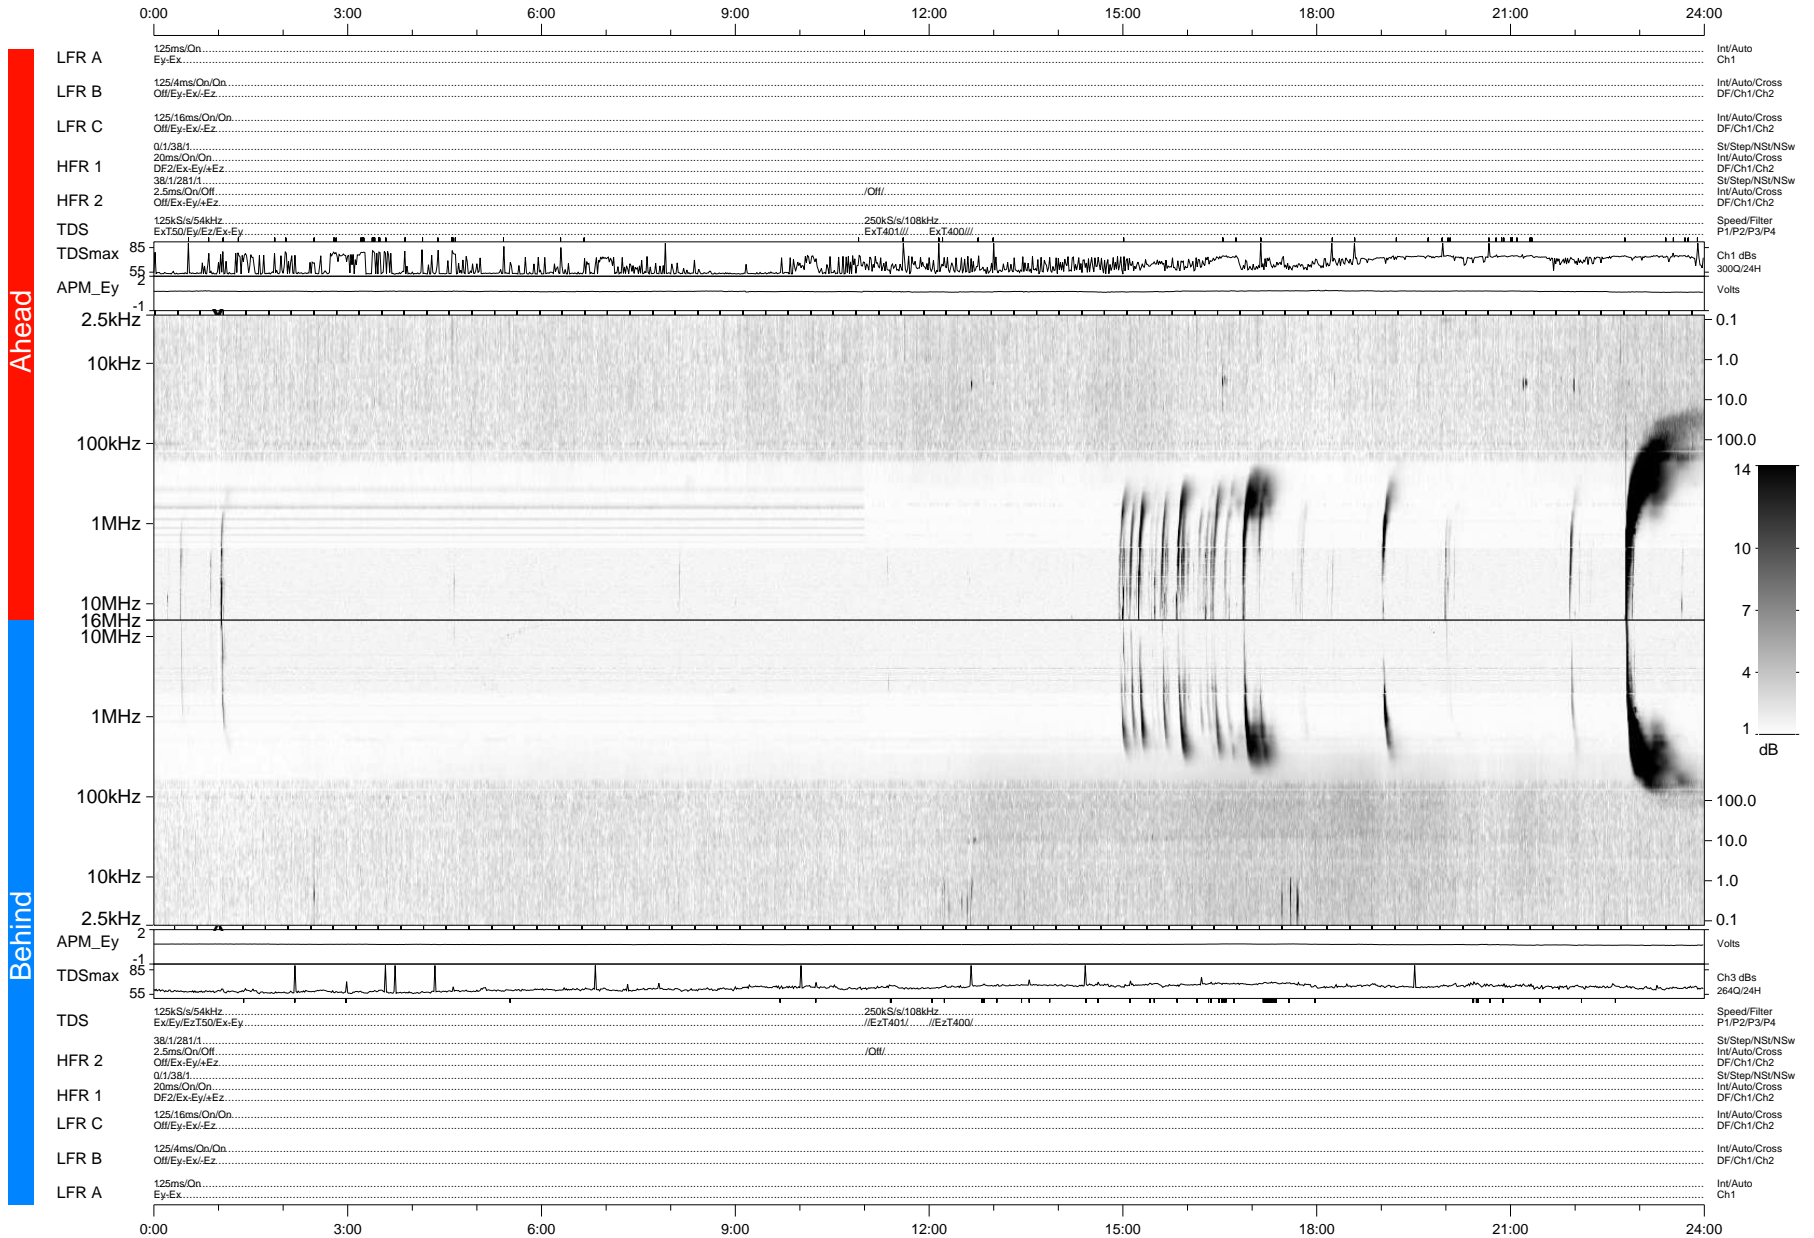

STEREO/WAVES Daily Summary - 03-Nov-2008 (DOY 308)

Ahead source file: swaves_ahead_2008_308_1_04.fin (Recovery: 100.0% HK, 104% Pkts)
Ahead PSE Angle: 41.4°

DPU up 215.4d, V406d8

Behind PSE Angle: -40.4°
Behind source file: swaves_behind_2008_308_1_04.fin (Recovery: 100.0% HK, 99% Pkts)

Time (UTC)