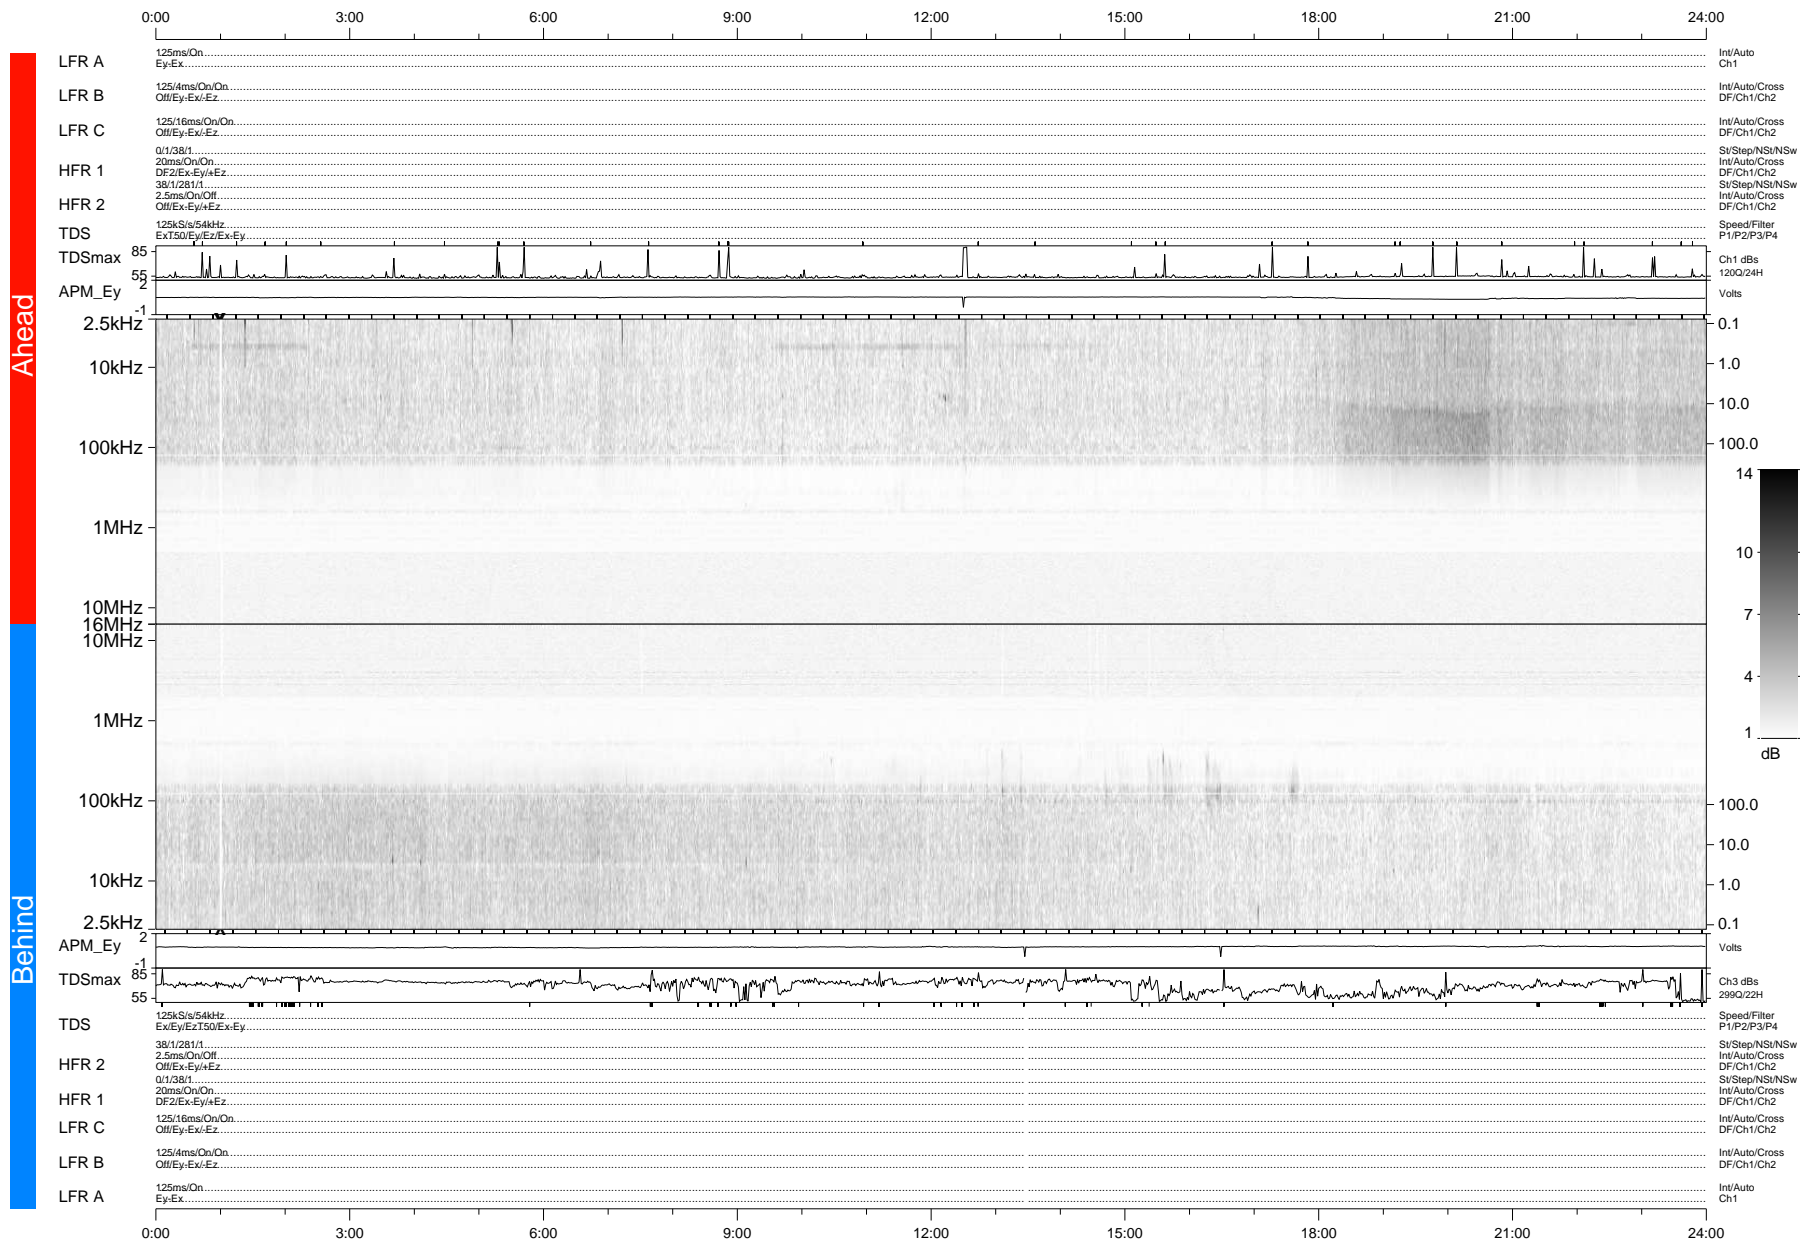

STEREO/WAVES Daily Summary - 30-Oct-2008 (DOY 304)

Ahead source file: swaves_ahead_2008_304_1_04.fin (Recovery: 100.0% HK, 83% Pkts)
Ahead PSE Angle: 41.2°

DPU up 211.4d, V406d6

Behind PSE Angle: -39.9°
Behind source file: swaves_behind_2008_304_1_04.fin (Recovery: 99.9% HK, 112% Pkts)

Time (UTC)