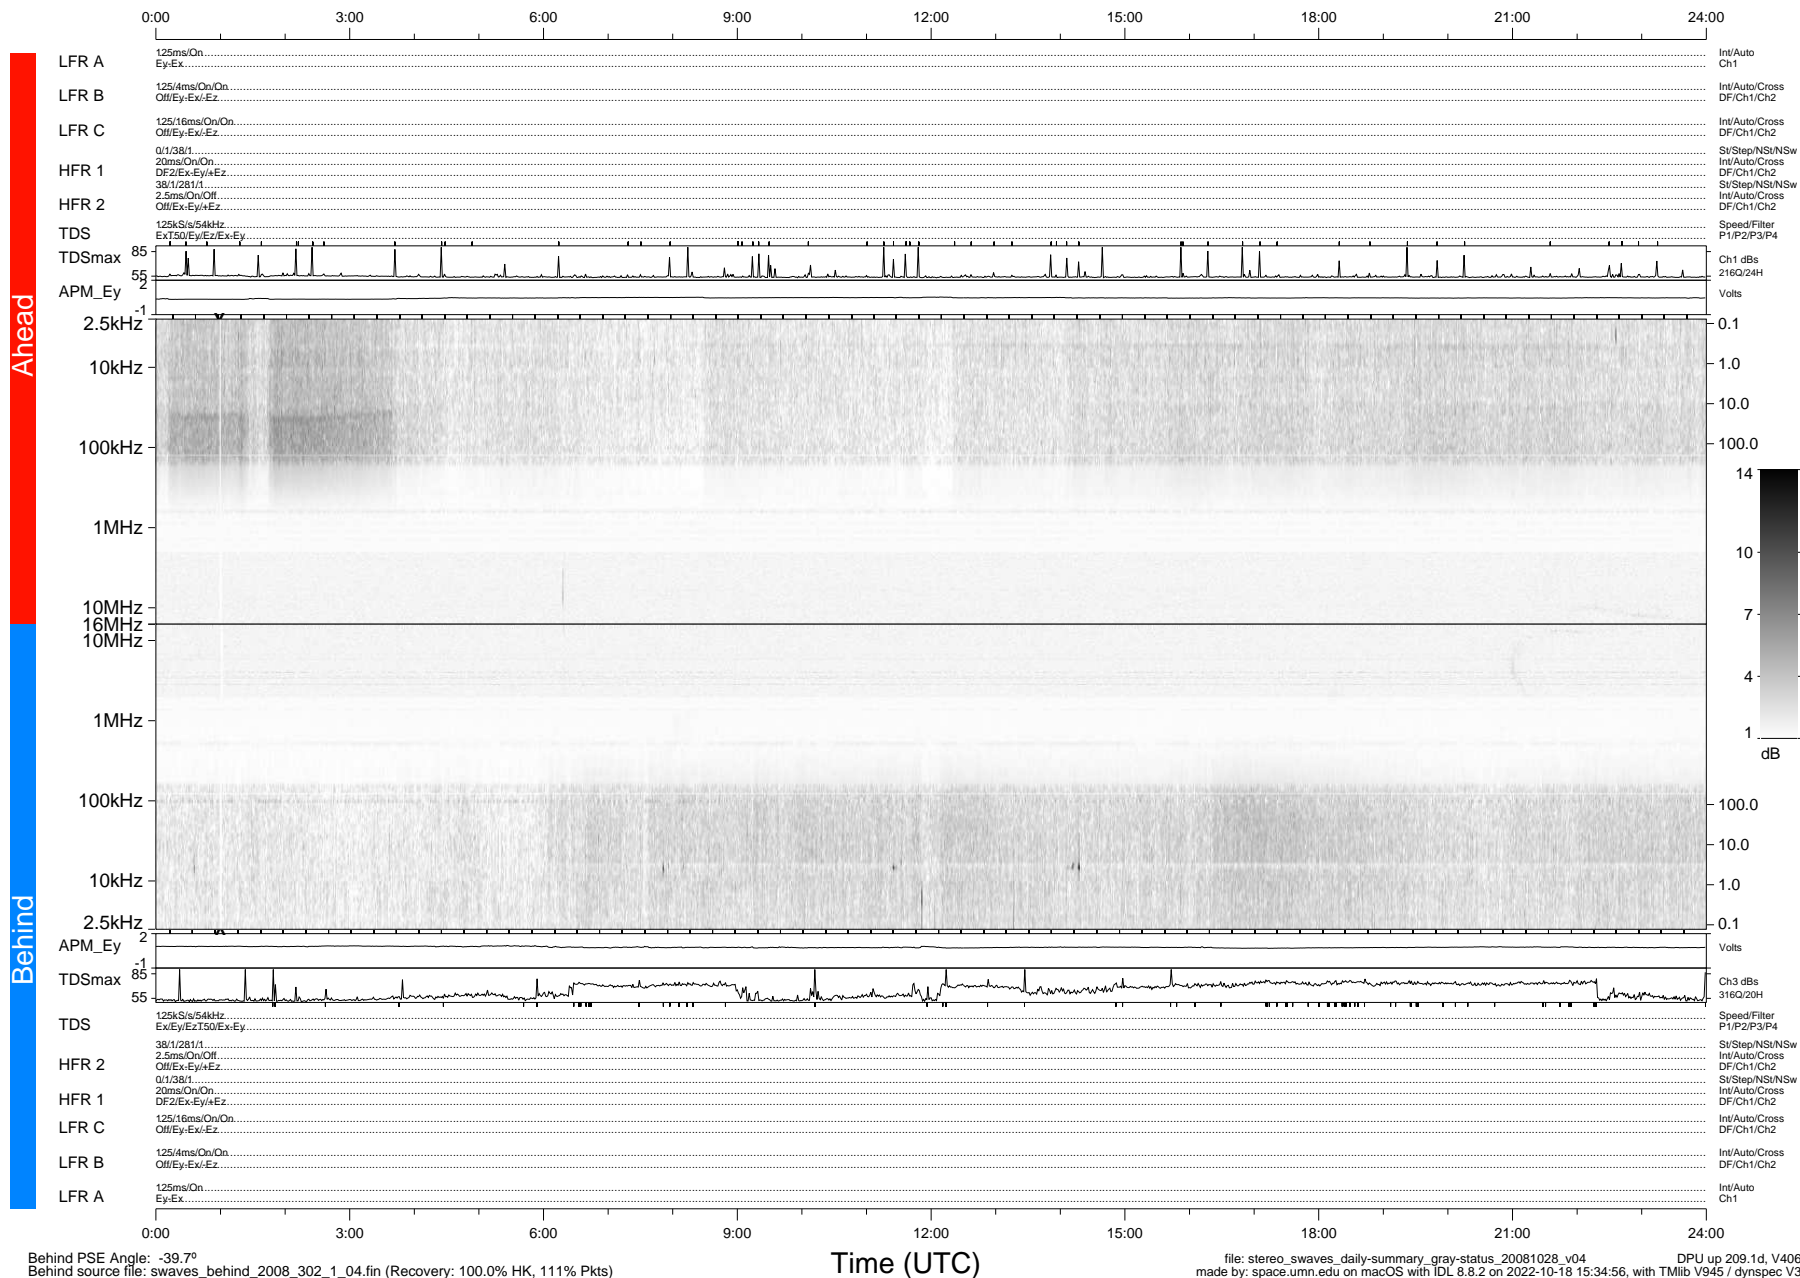

STEREO/WAVES Daily Summary - 28-Oct-2008 (DOY 302)

Ahead source file: swaves_ahead_2008_302_1_04.fin (Recovery: 100.0% HK, 97% Pkts)
Ahead PSE Angle: 41.1°

DPU up 209.4d, V406d6

Behind PSE Angle: -39.7°
Behind source file: swaves_behind_2008_302_1_04.fin (Recovery: 100.0% HK, 111% Pkts)