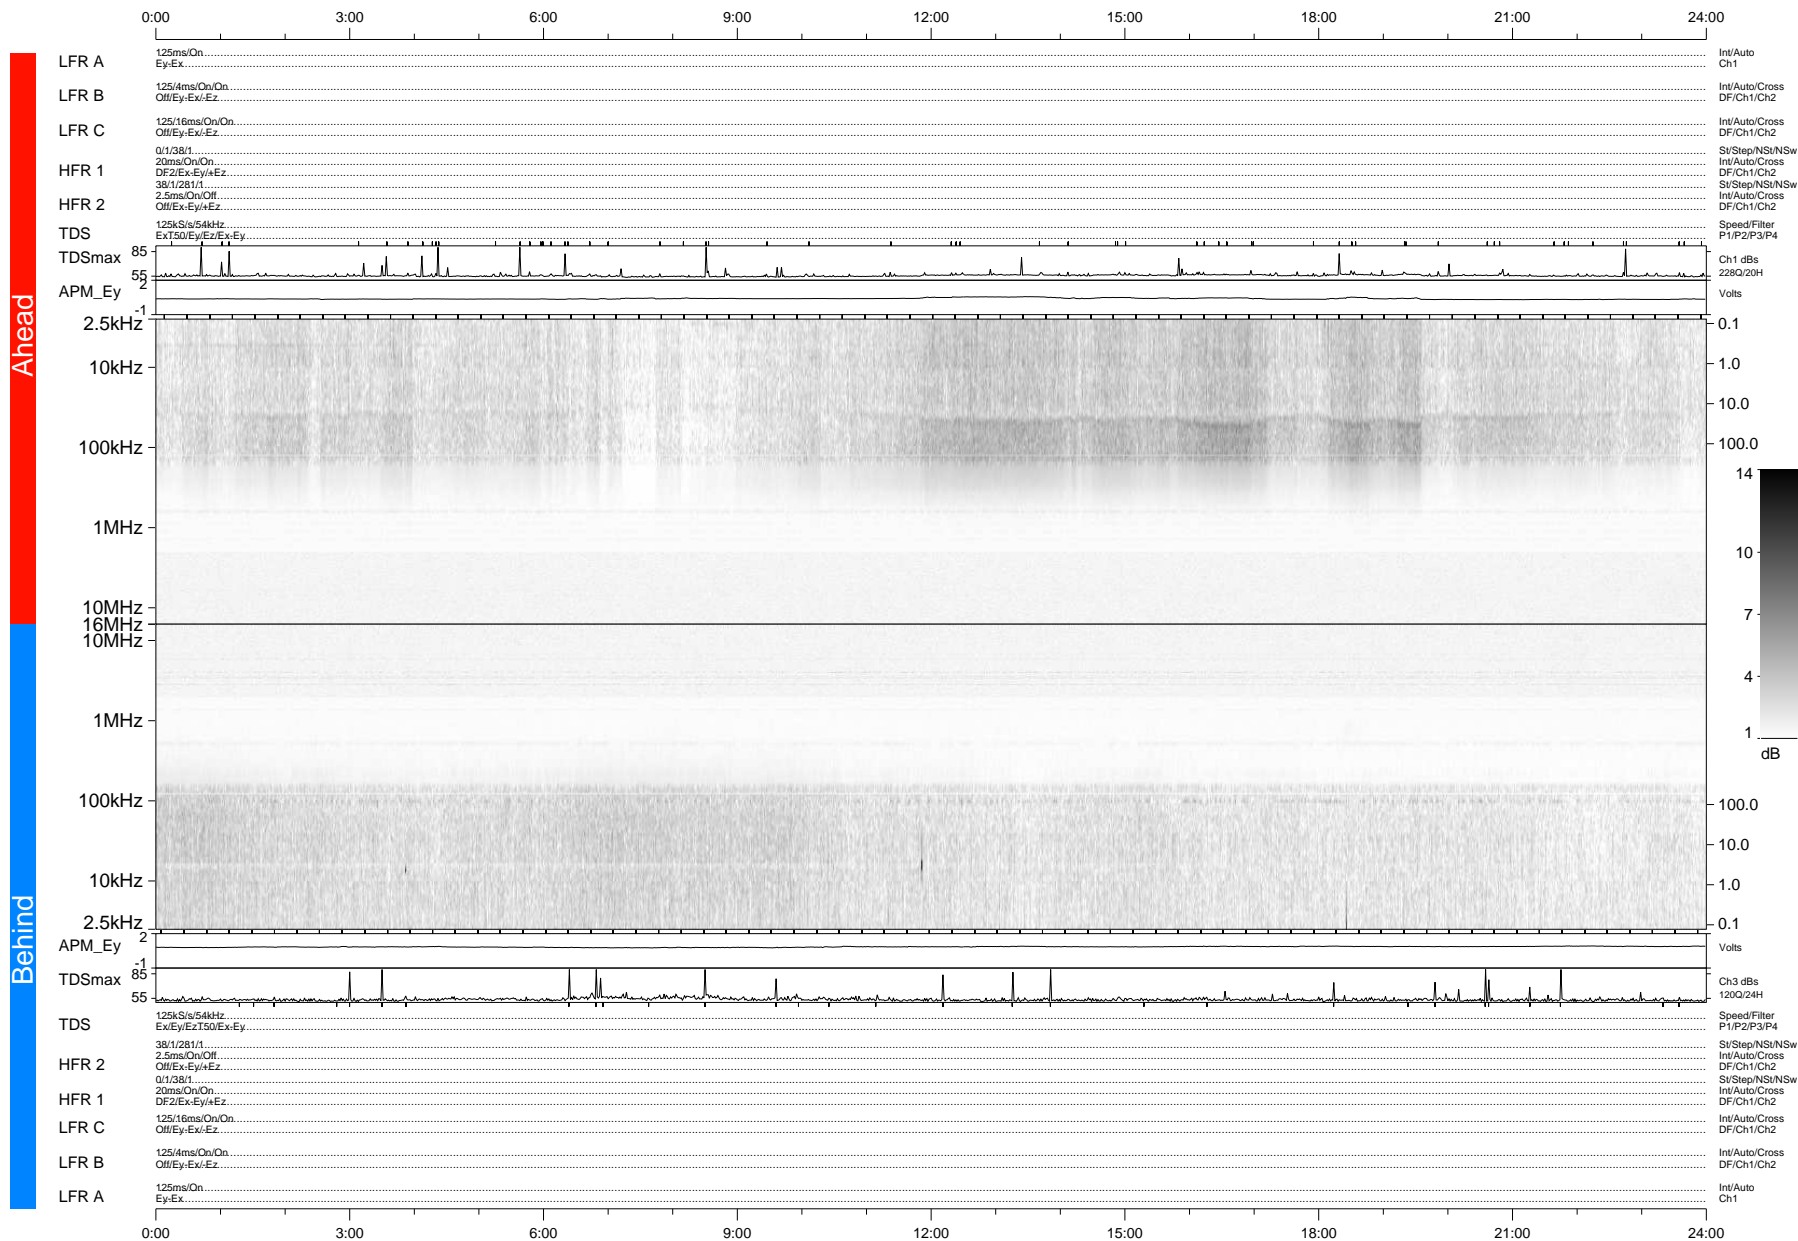

STEREO/WAVES Daily Summary - 27-Oct-2008 (DOY 301)

Ahead source file: swaves_ahead_2008_301_1_04.fin (Recovery: 100.0% HK, 99% Pkts)
Ahead PSE Angle: 41.1°

DPU up 208.4d, V406d6

Behind PSE Angle: -39.6°
Behind source file: swaves_behind_2008_301_1_04.fin (Recovery: 100.0% HK, 83% Pkts)

Time (UTC)