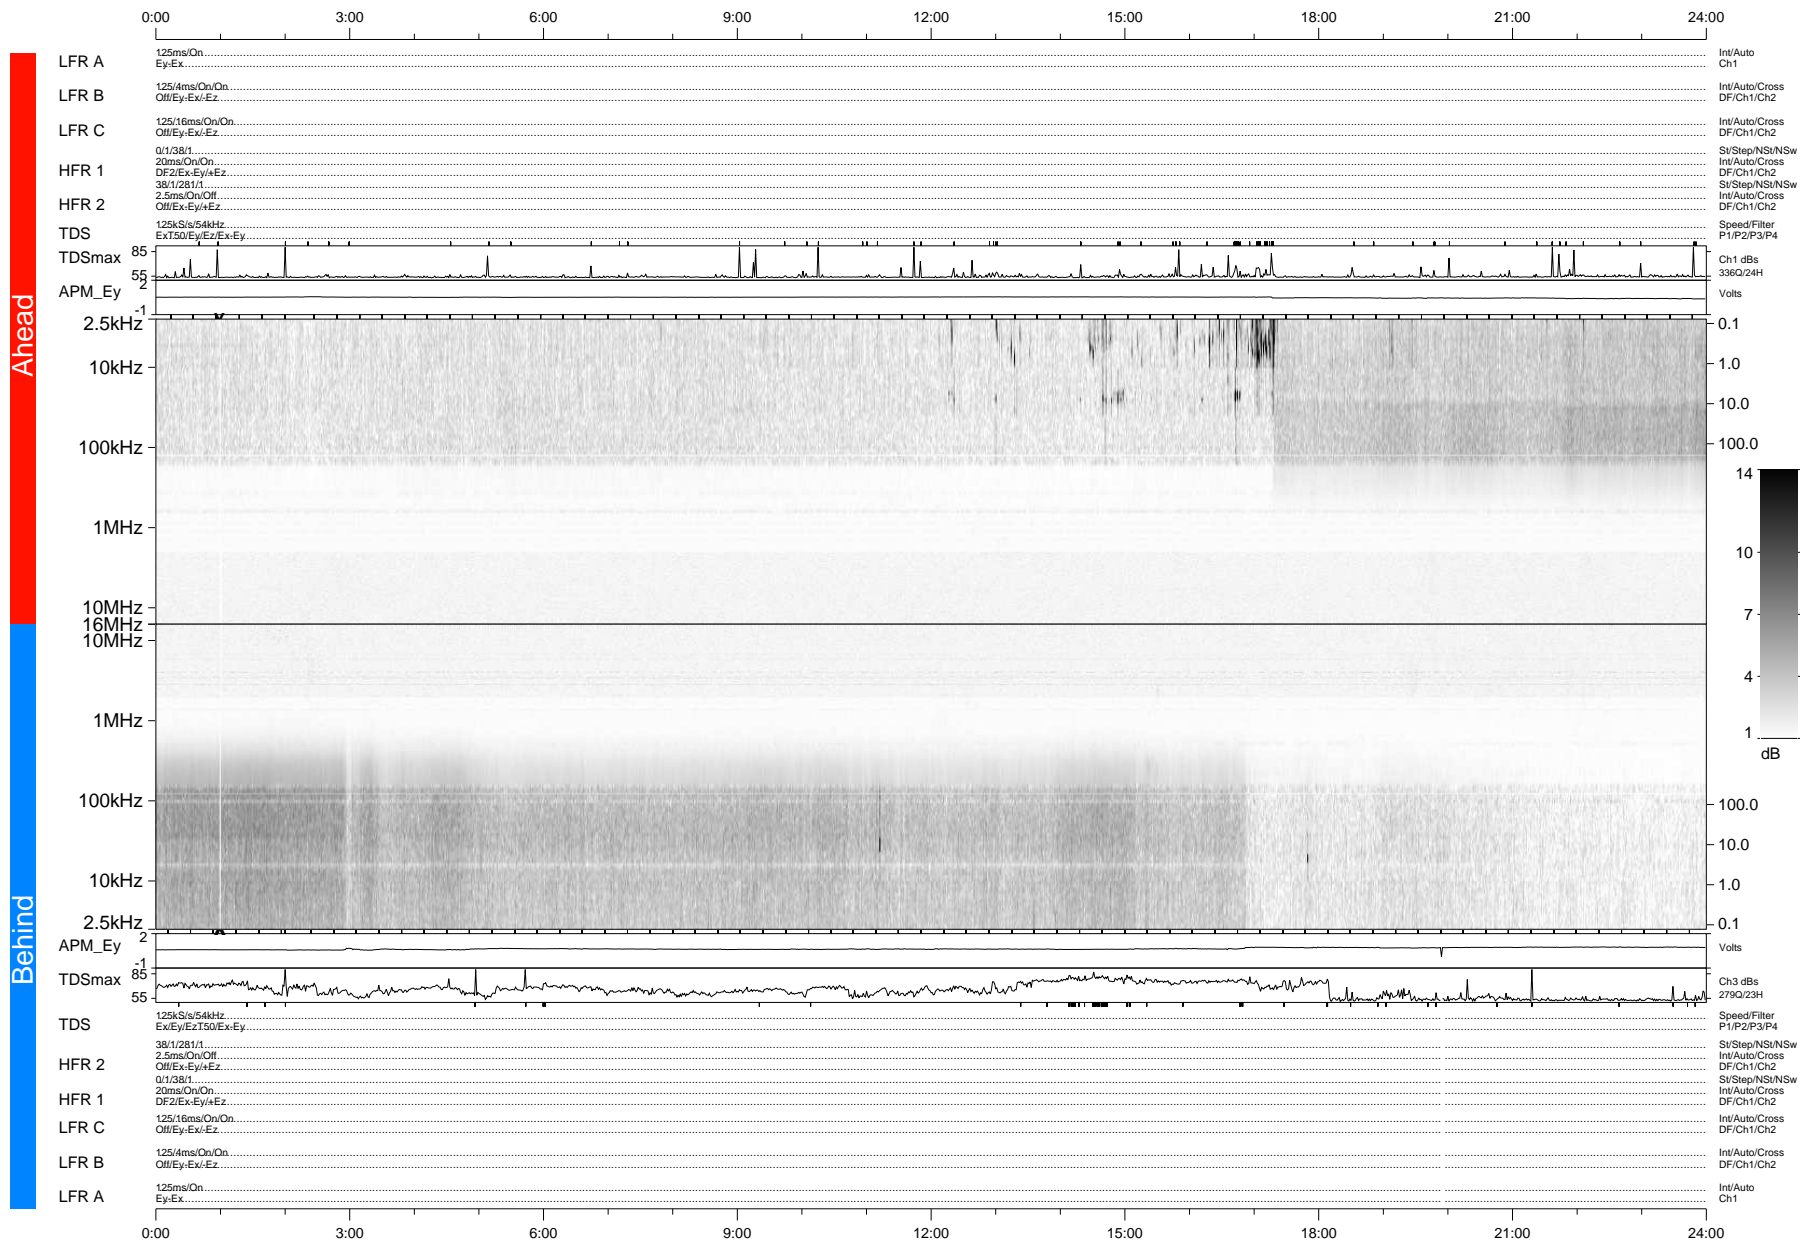

STEREO/WAVES Daily Summary - 26-Oct-2008 (DOY 300)

Ahead source file: swaves_ahead_2008_300_1_04.fin (Recovery: 100.0% HK, 114% Pkts)
Ahead PSE Angle: 41.1°

DPU up 207.4d, V406d6

Behind PSE Angle: -39.5°
Behind source file: swaves_behind_2008_300_1_04.fin (Recovery: 99.9% HK, 106% Pkts)

Time (UTC)