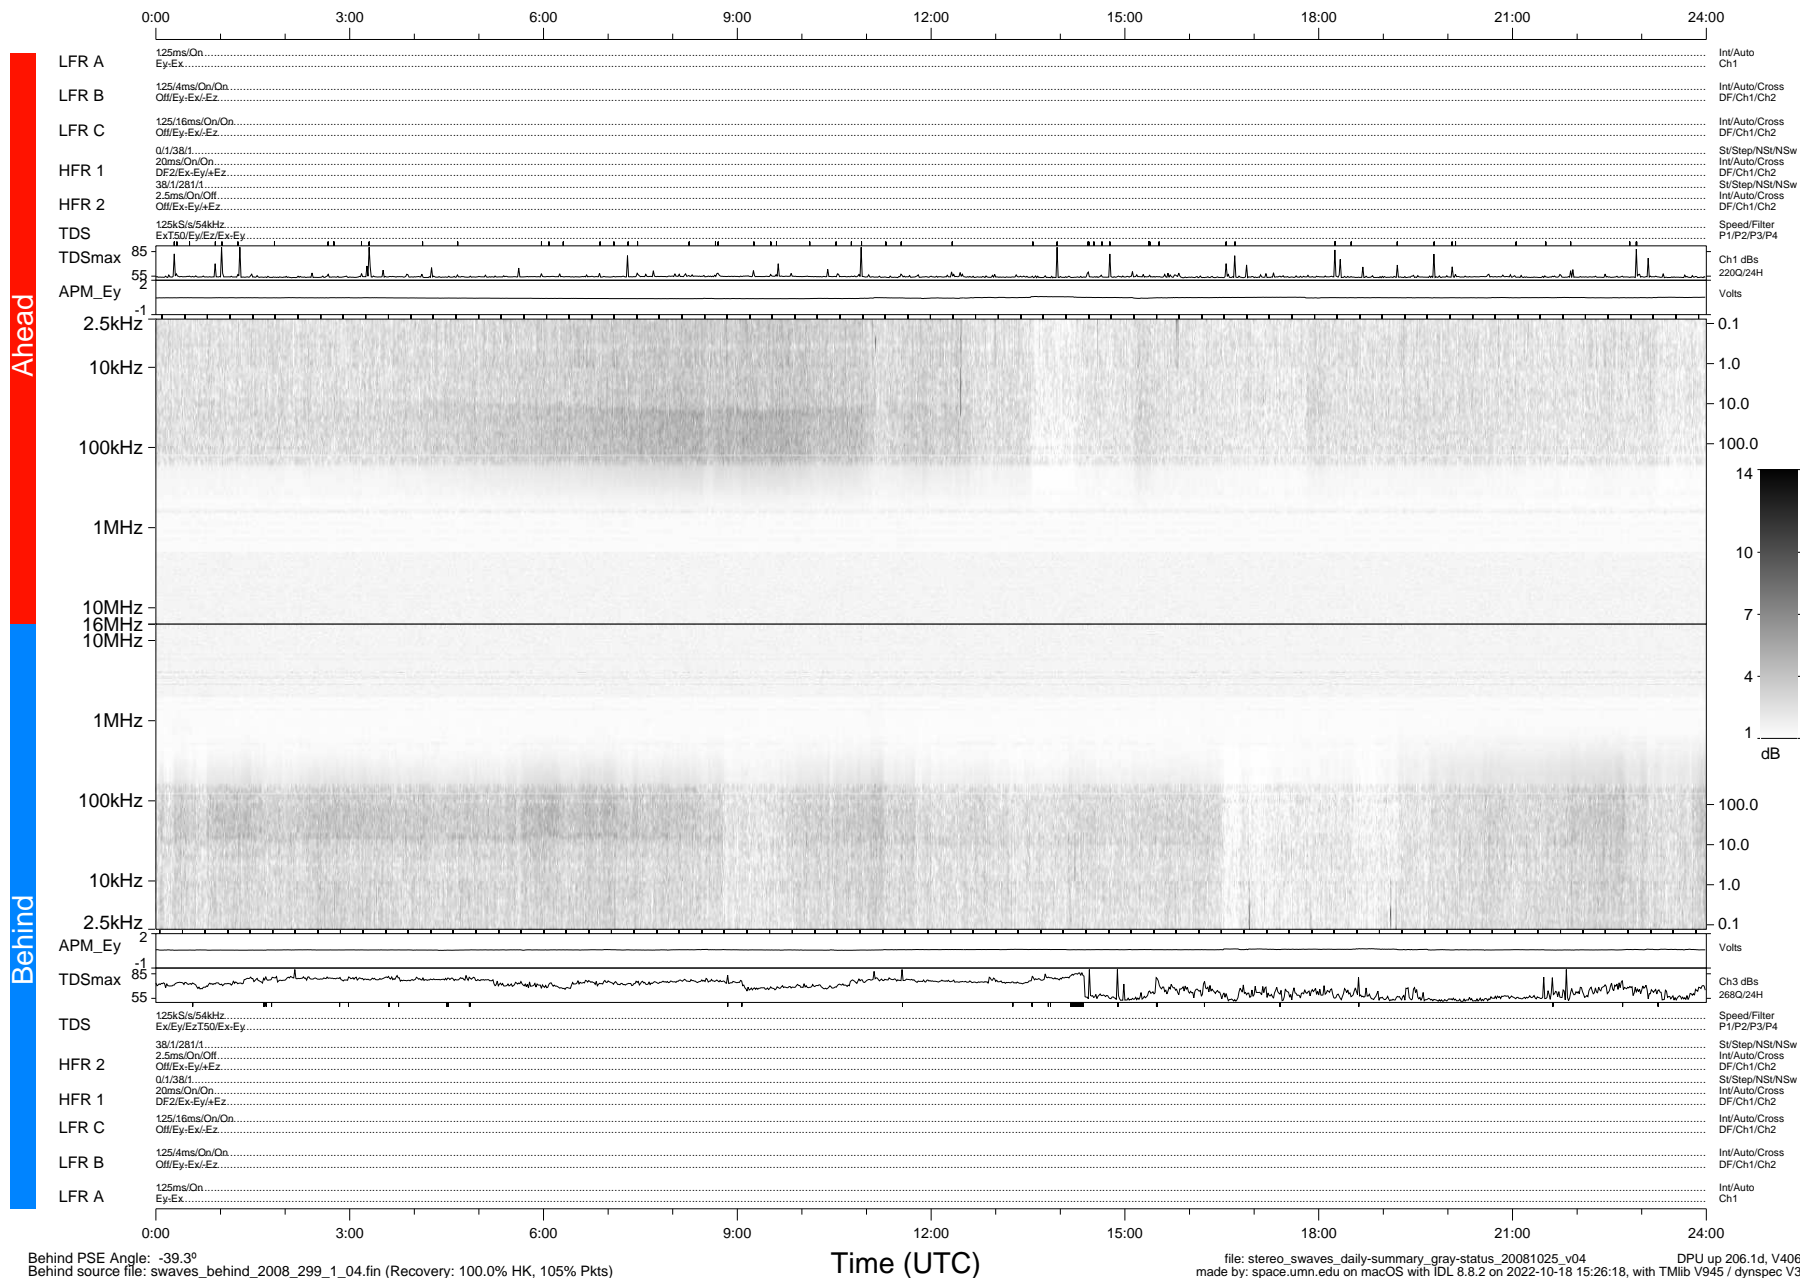

STEREO/WAVES Daily Summary - 25-Oct-2008 (DOY 299)

Ahead source file: swaves_ahead_2008_299_1_04.fin (Recovery: 100.0% HK, 98% Pkts)
Ahead PSE Angle: 41.0°

DPU up 206.4d, V406d6

Behind PSE Angle: -39.3°
Behind source file: swaves_behind_2008_299_1_04.fin (Recovery: 100.0% HK, 105% Pkts)

Time (UTC)