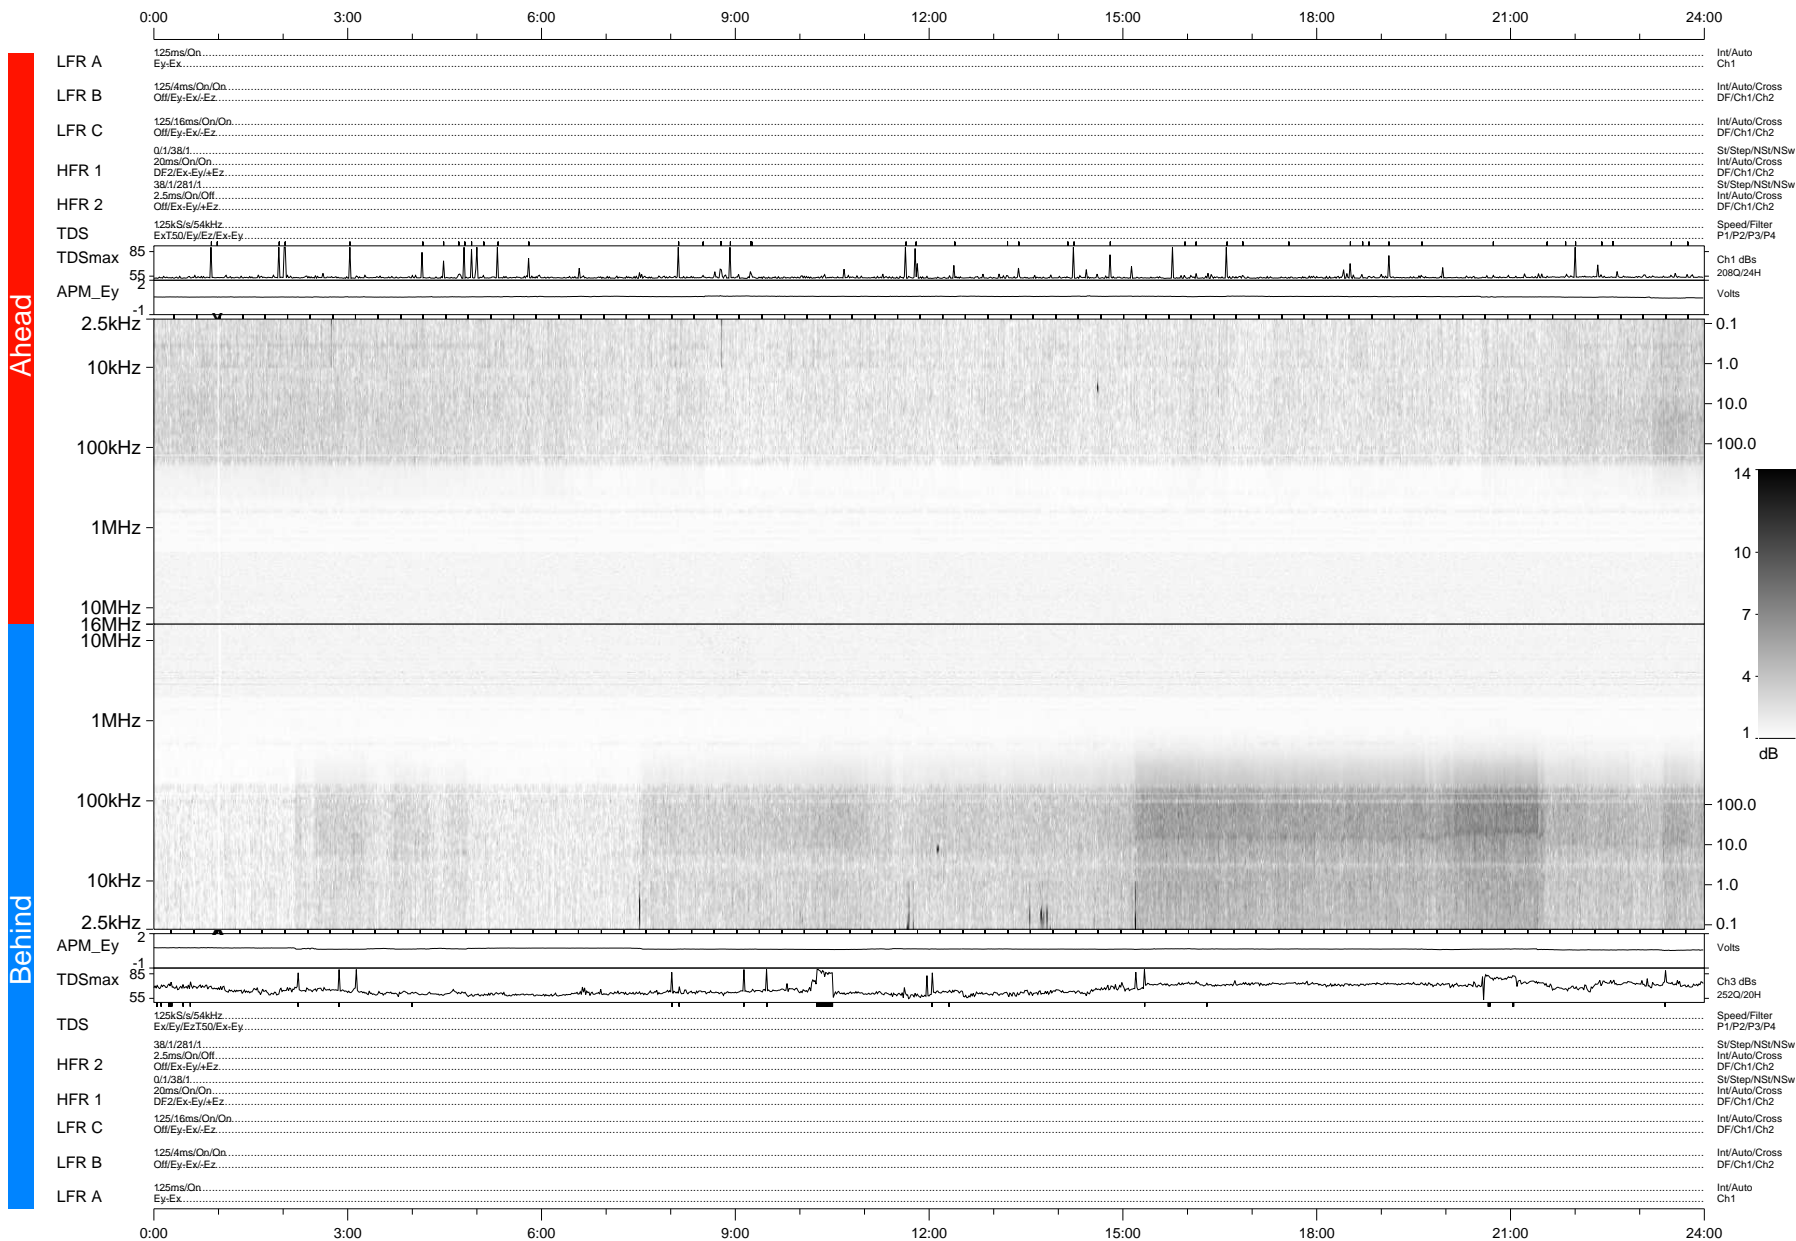

STEREO/WAVES Daily Summary - 24-Oct-2008 (DOY 298)

Ahead source file: swaves_ahead_2008_298_1_04.fin (Recovery: 100.0% HK, 96% Pkts)
Ahead PSE Angle: 41.0°

DPU up 205.4d, V406d6

Behind PSE Angle: -39.2°
Behind source file: swaves_behind_2008_298_1_04.fin (Recovery: 100.0% HK, 102% Pkts)

Time (UTC)