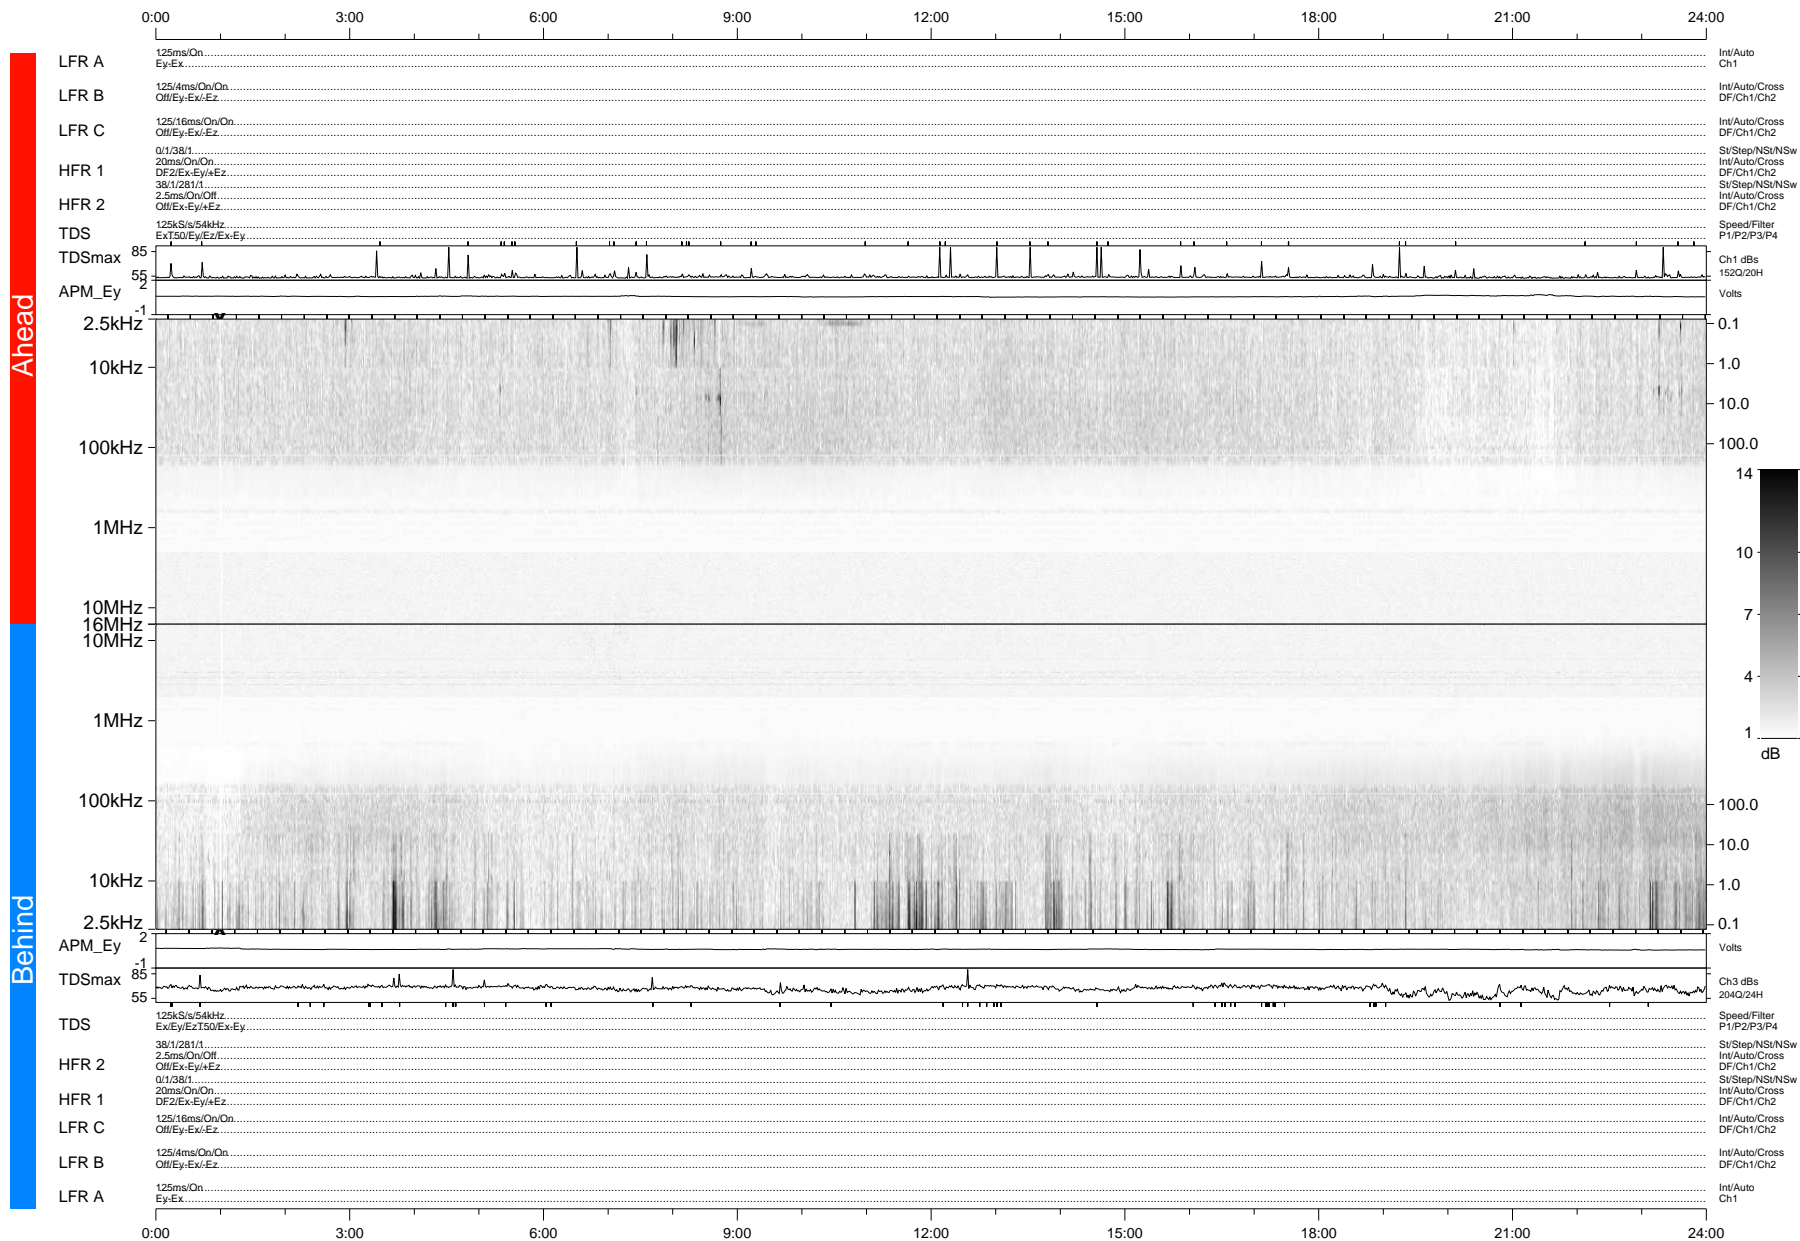

STEREO/WAVES Daily Summary - 18-Oct-2008 (DOY 292)

Ahead source file: swaves_ahead_2008_292_1_04.fin (Recovery: 100.0% HK, 87% Pkts)
Ahead PSE Angle: 40.7°

DPU up 199.4d, V406d6

Behind PSE Angle: -38.6°
Behind source file: swaves_behind_2008_292_1_04.fin (Recovery: 100.0% HK, 96% Pkts)

Time (UTC)