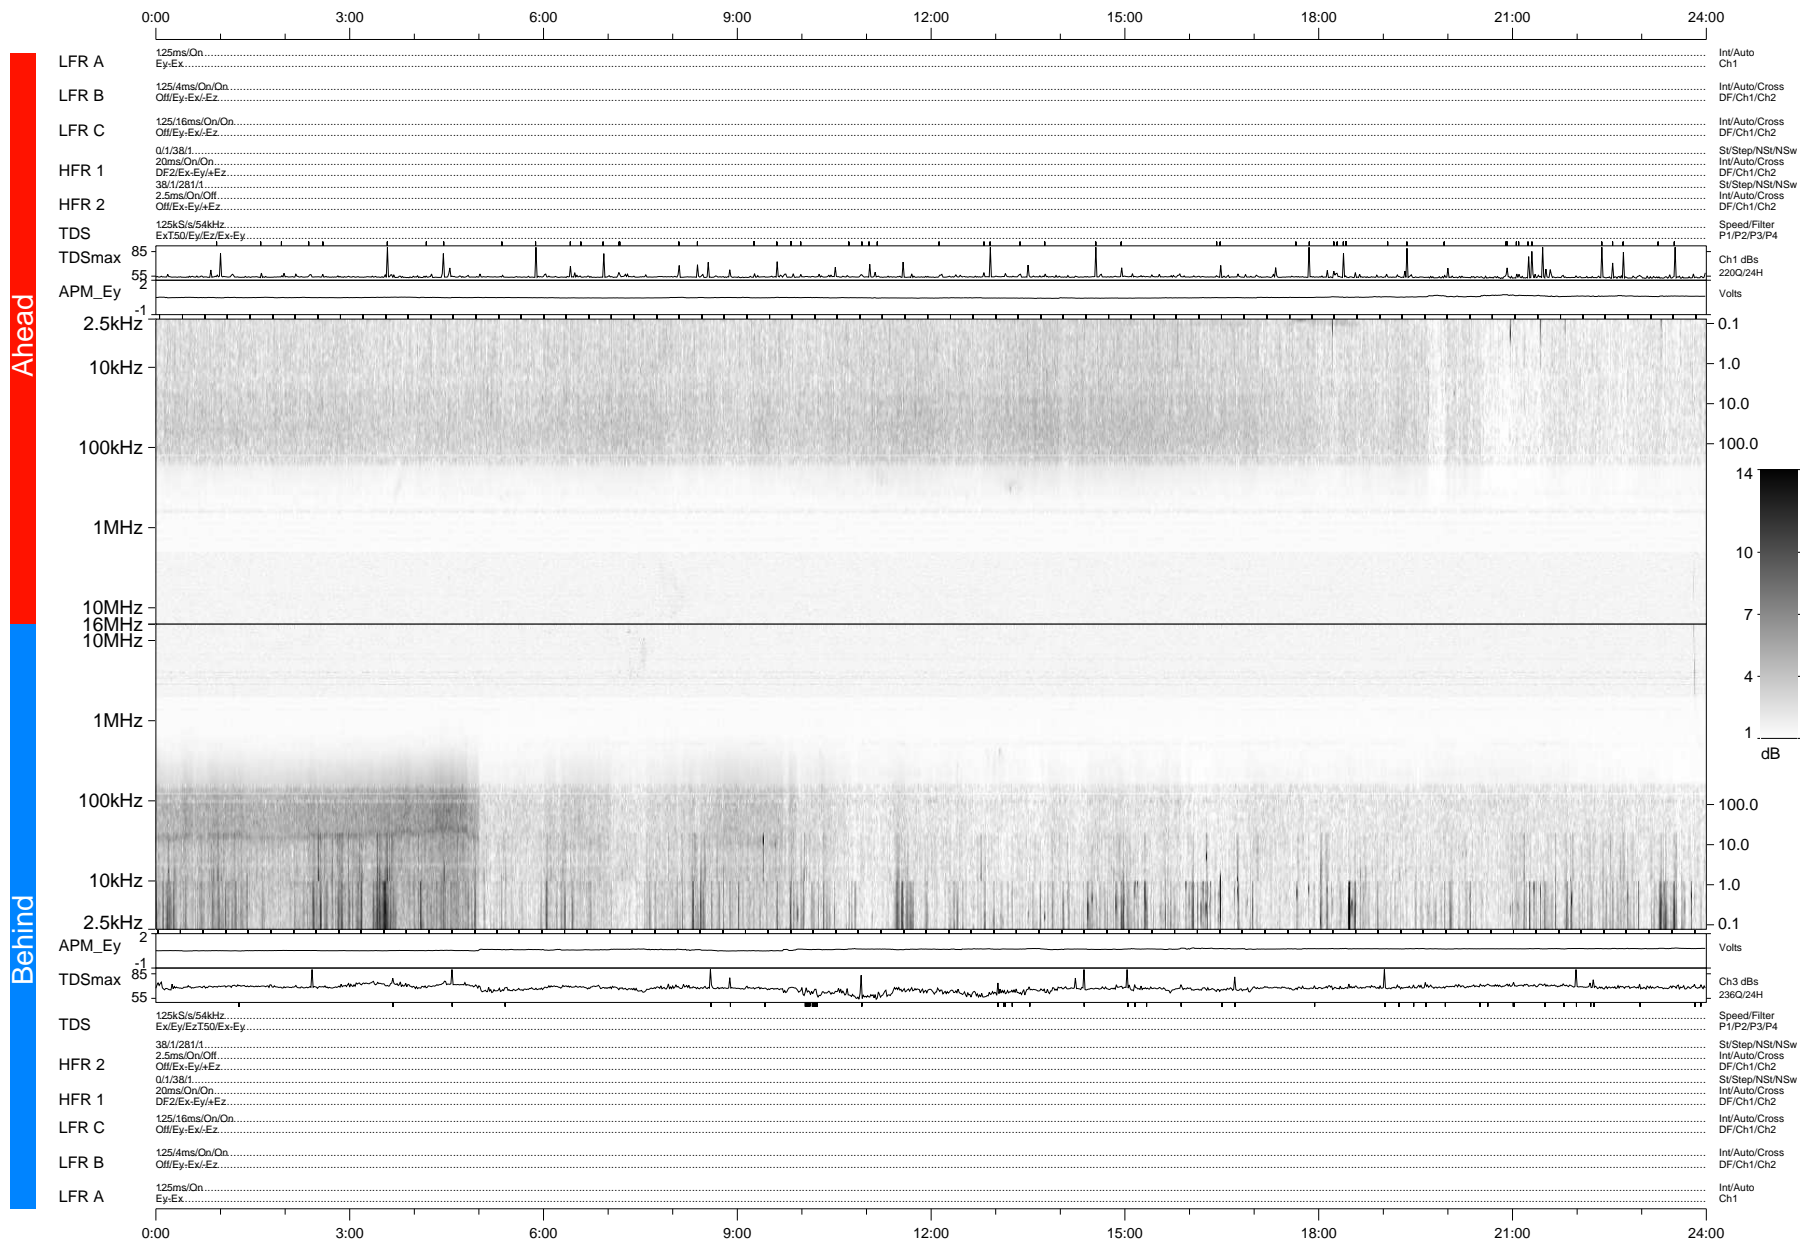

STEREO/WAVES Daily Summary - 17-Oct-2008 (DOY 291)

Ahead source file: swaves_ahead_2008_291_1_04.fin (Recovery: 100.0% HK, 98% Pkts)
Ahead PSE Angle: 40.6°

DPU up 198.4d, V406d6

Behind PSE Angle: -38.4°
Behind source file: swaves_behind_2008_291_1_04.fin (Recovery: 100.0% HK, 100% Pkts)

Time (UTC)