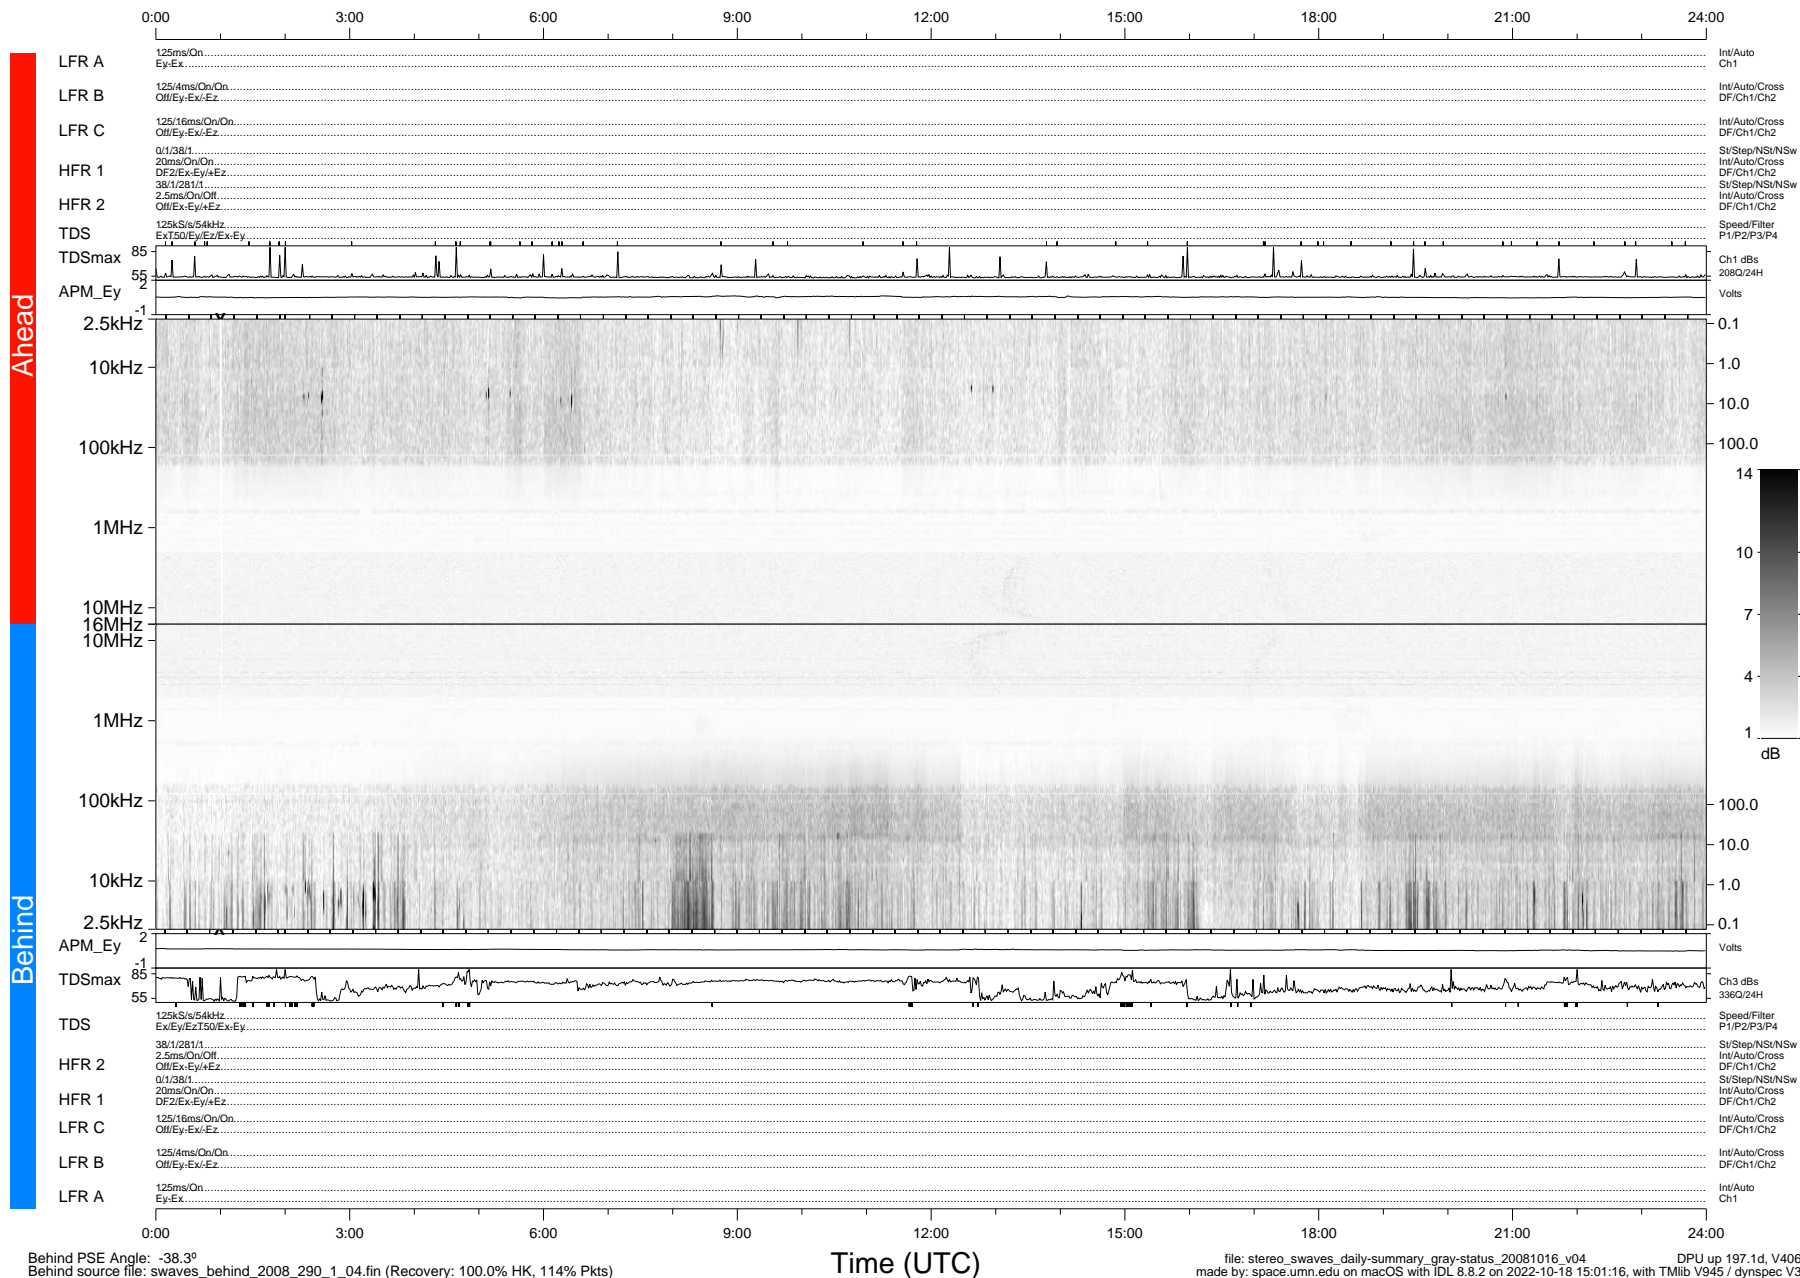

STEREO/WAVES Daily Summary - 16-Oct-2008 (DOY 290)

Ahead source file: swaves_ahead_2008_290_1_04.fin (Recovery: 100.0% HK, 96% Pkts)
Ahead PSE Angle: 40.6°

DPU up 197.4d, V406d6

Behind PSE Angle: -38.3°
Behind source file: swaves_behind_2008_290_1_04.fin (Recovery: 100.0% HK, 114% Pkts)

Time (UTC)