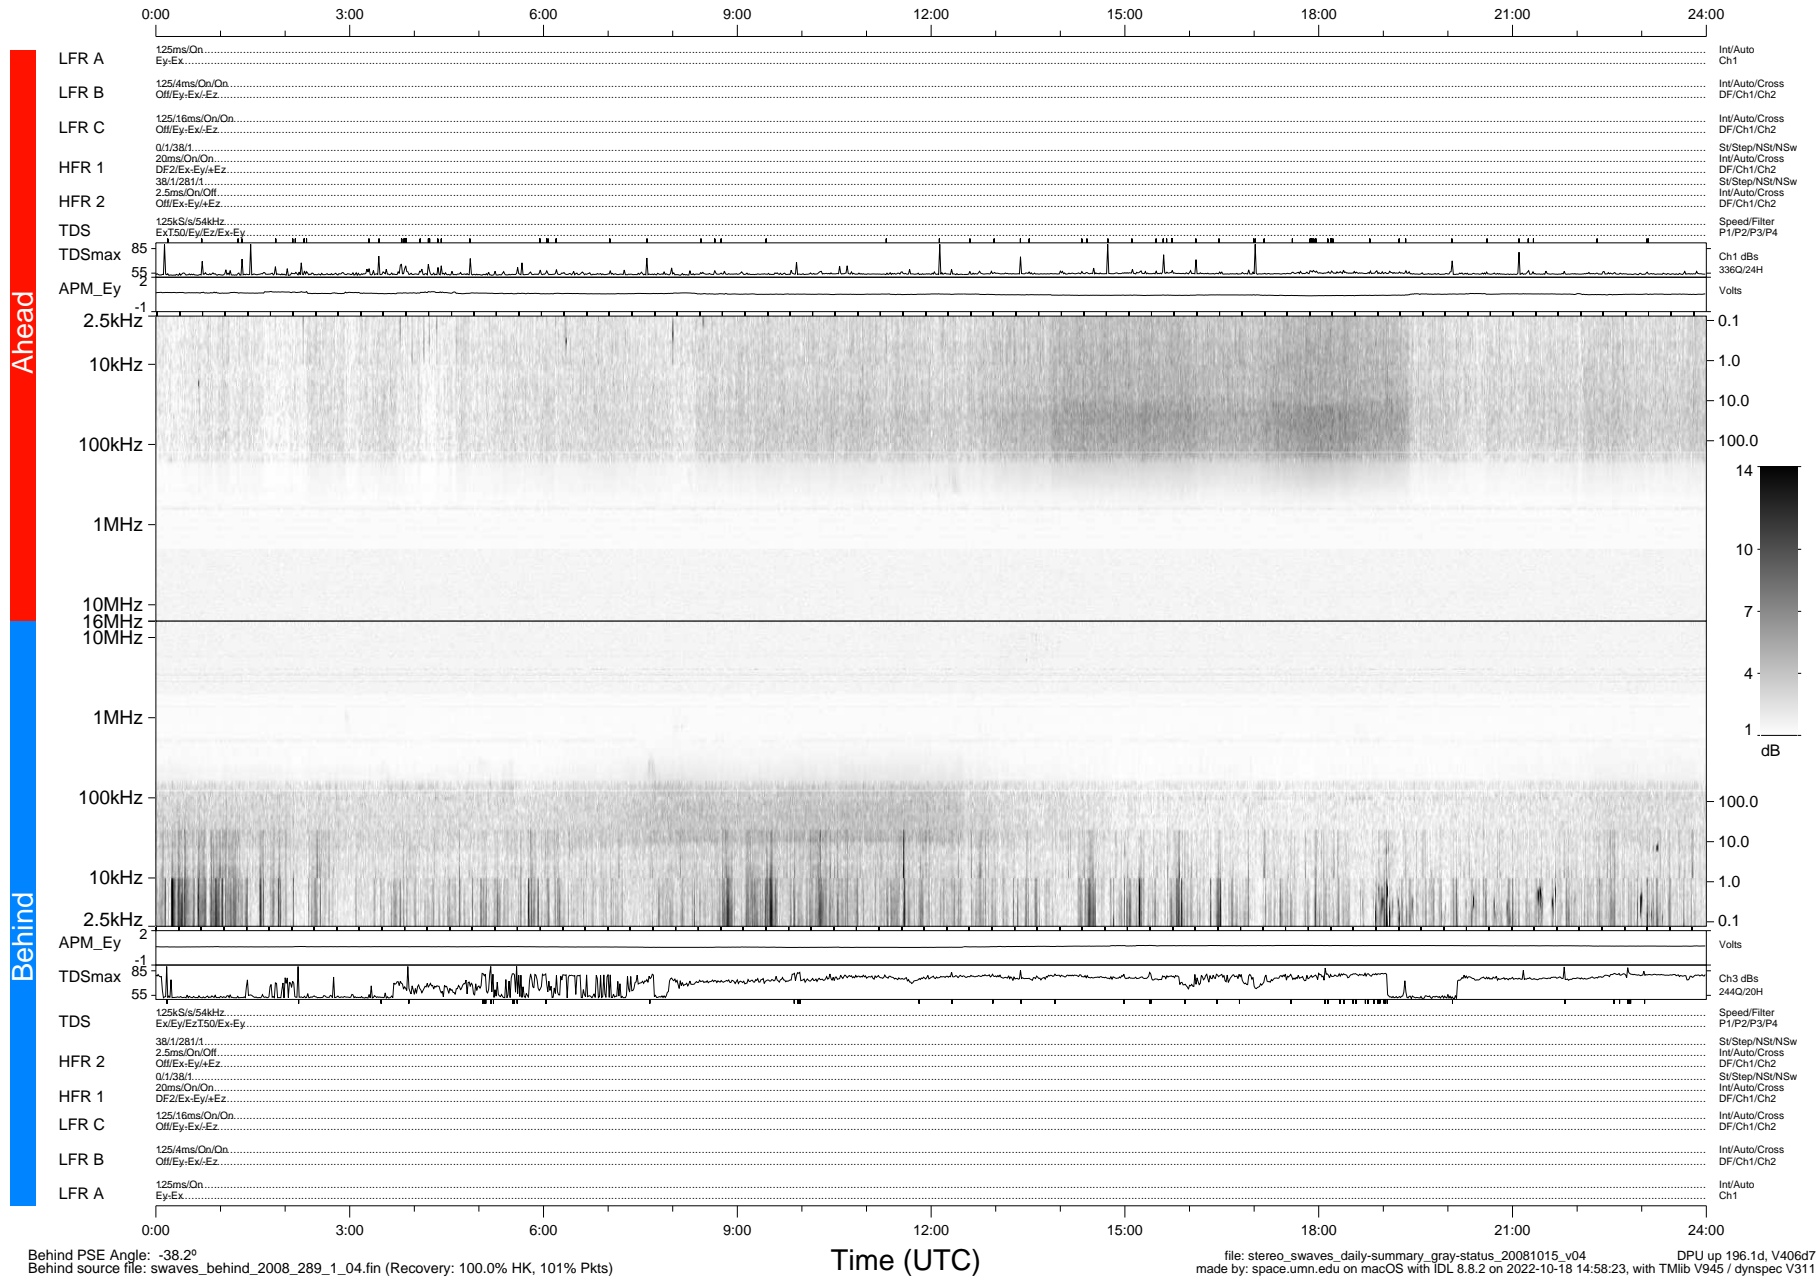

STEREO/WAVES Daily Summary - 15-Oct-2008 (DOY 289)

Ahead source file: swaves_ahead_2008_289_1_04.fin (Recovery: 100.0% HK, 115% Pkts)
Ahead PSE Angle: 40.5°

DPU up 196.4d, V406d6

Behind PSE Angle: -38.2°
Behind source file: swaves_behind_2008_289_1_04.fin (Recovery: 100.0% HK, 101% Pkts)

Time (UTC)