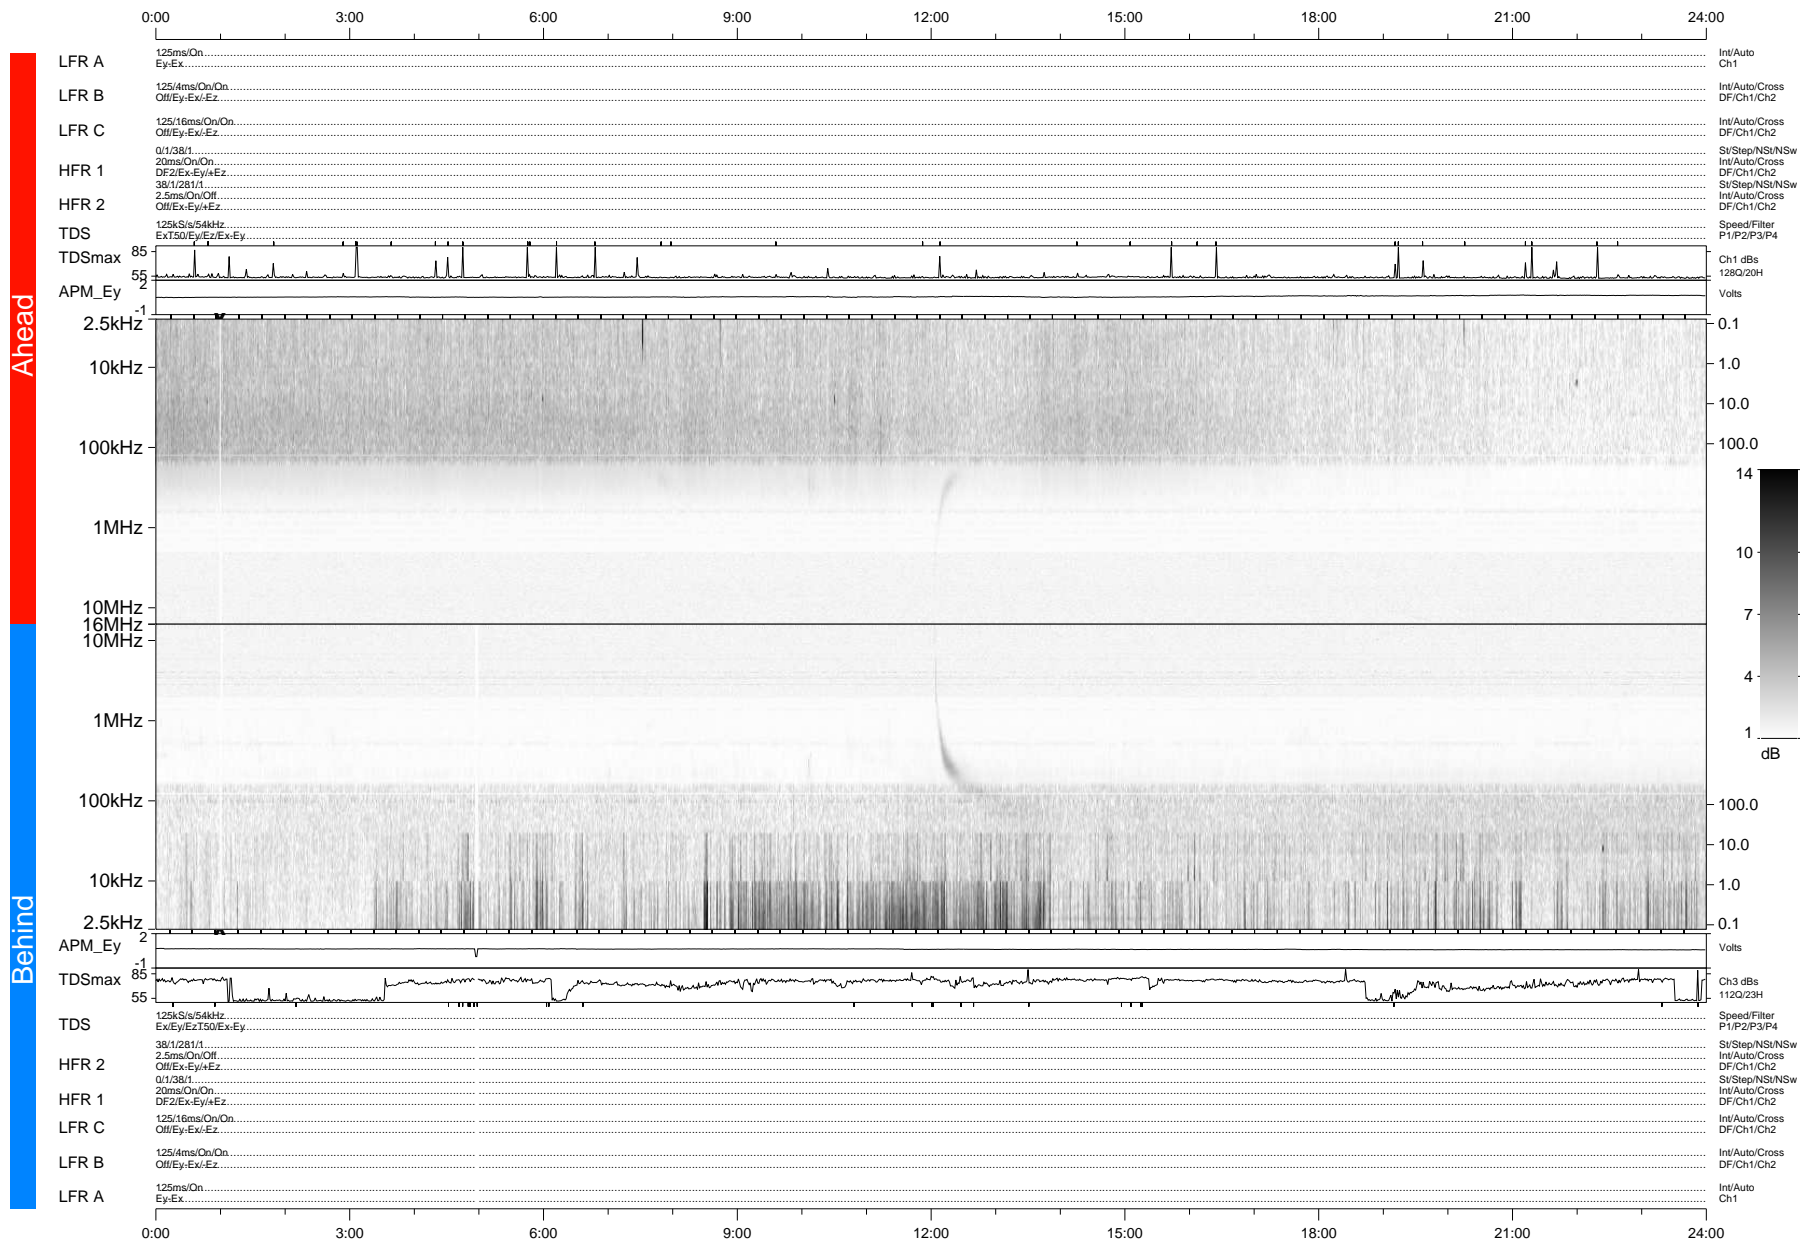

STEREO/WAVES Daily Summary - 14-Oct-2008 (DOY 288)

Ahead source file: swaves_ahead_2008_288_1_04.fin (Recovery: 100.0% HK, 84% Pkts)
Ahead PSE Angle: 40.5°

DPU up 195.4d, V406d6

Behind PSE Angle: -38.0°
Behind source file: swaves_behind_2008_288_1_04.fin (Recovery: 99.9% HK, 82% Pkts)

Time (UTC)