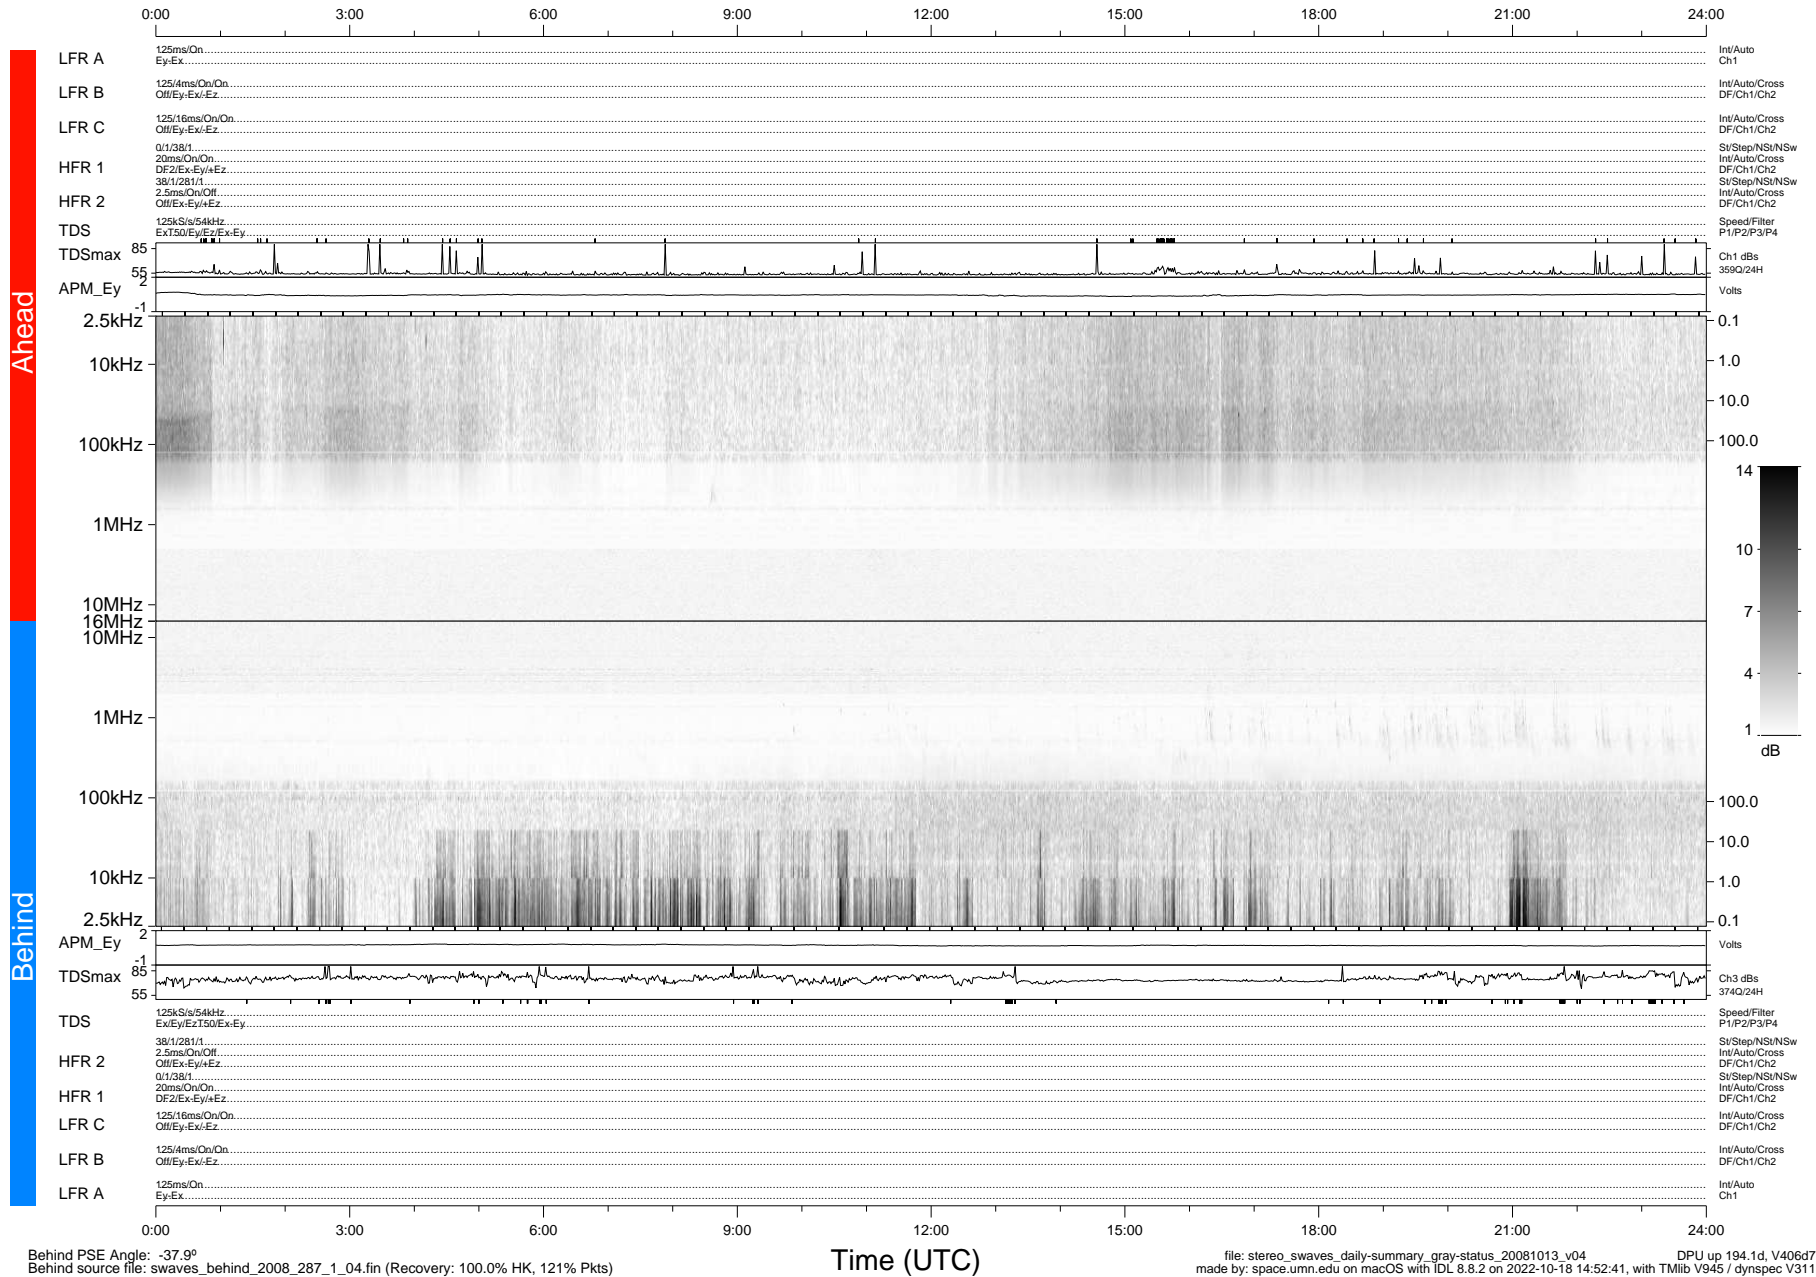

STEREO/WAVES Daily Summary - 13-Oct-2008 (DOY 287)

Ahead source file: swaves_ahead_2008_287_1_04.fin (Recovery: 100.0% HK, 119% Pkts)
Ahead PSE Angle: 40.5°

DPU up 194.4d, V406d6

Behind PSE Angle: -37.9°
Behind source file: swaves_behind_2008_287_1_04.fin (Recovery: 100.0% HK, 121% Pkts)

Time (UTC)