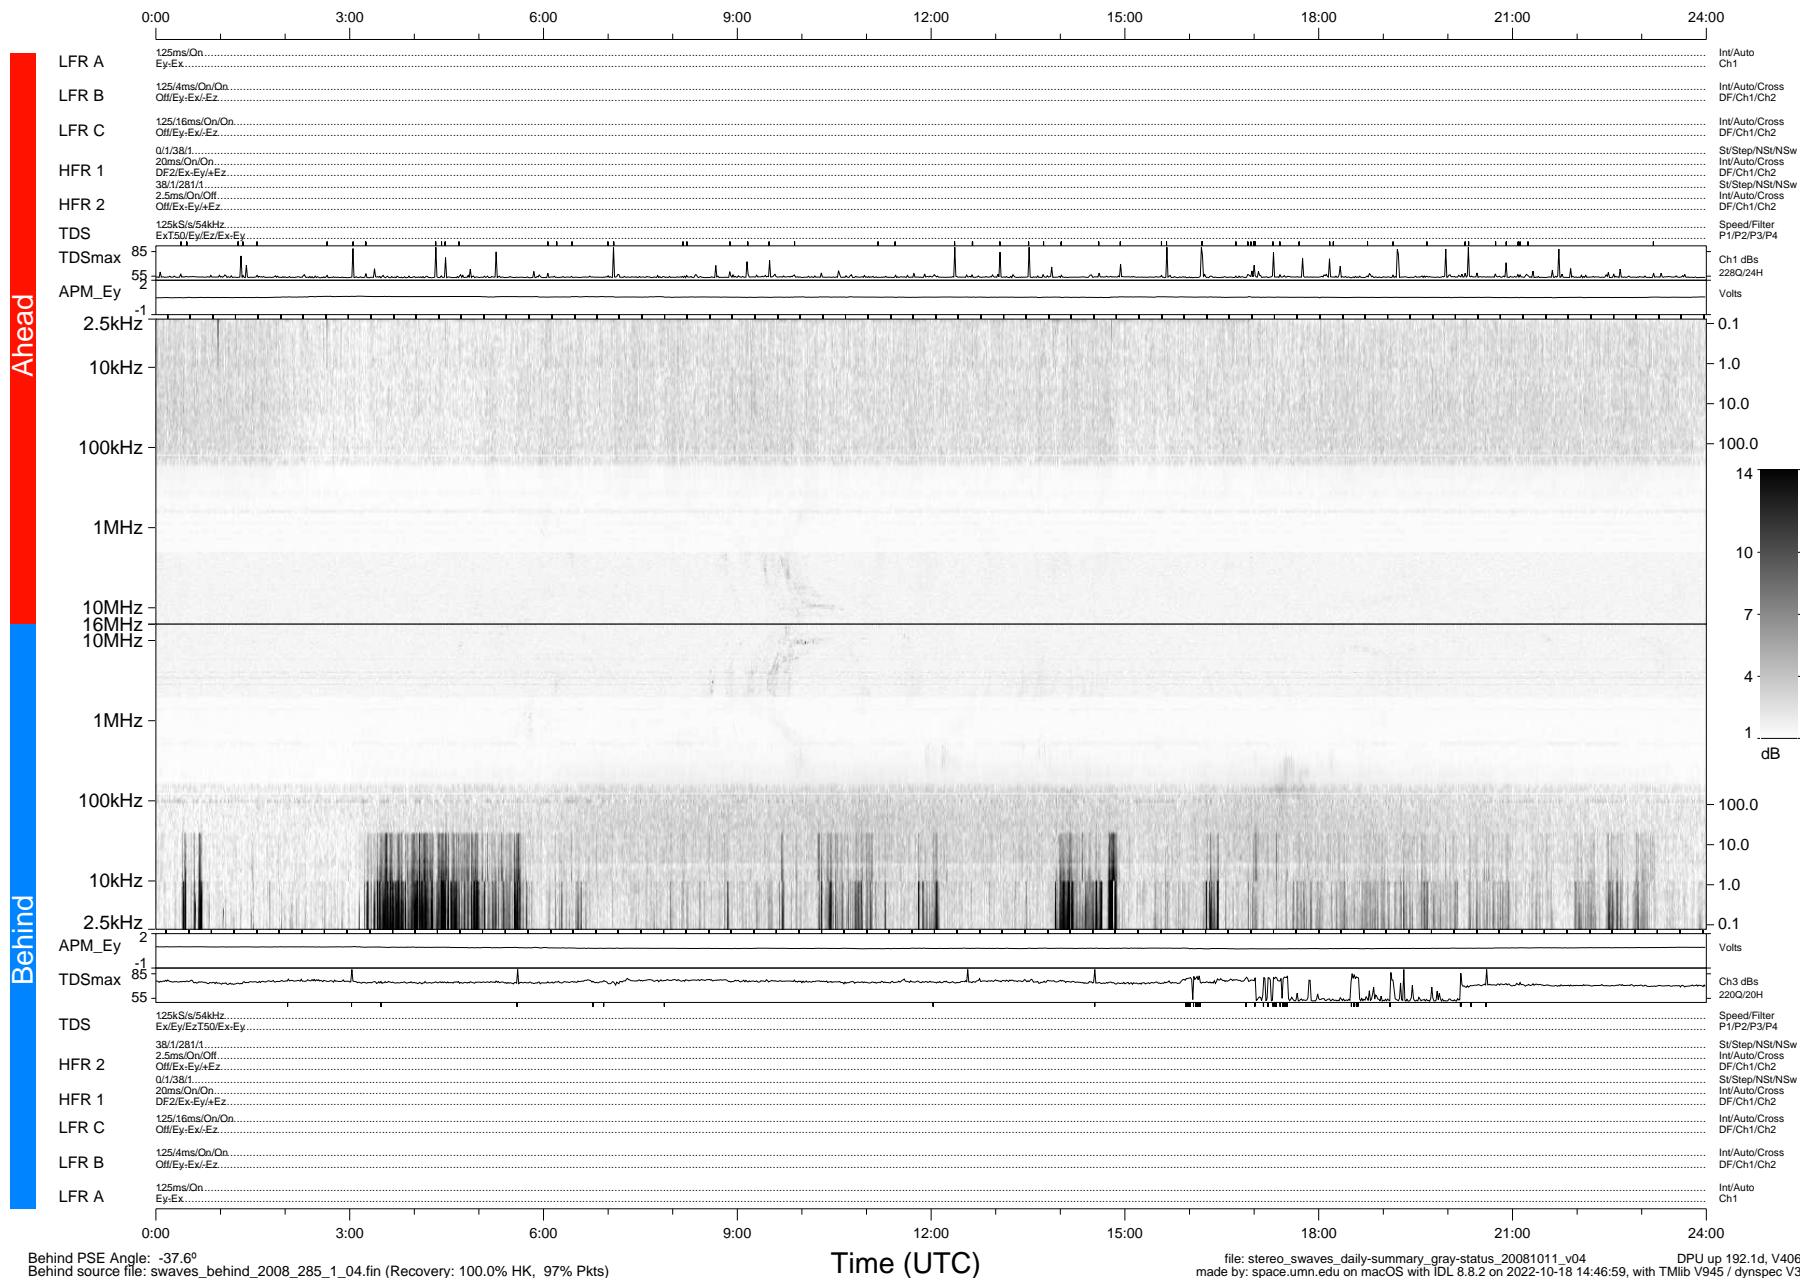

STEREO/WAVES Daily Summary - 11-Oct-2008 (DOY 285)

Ahead source file: swaves_ahead_2008_285_1_04.fin (Recovery: 100.0% HK, 99% Pkts)
Ahead PSE Angle: 40.4°

DPU up 192.4d, V406d6

Behind PSE Angle: -37.6°
Behind source file: swaves_behind_2008_285_1_04.fin (Recovery: 100.0% HK, 97% Pkts)

Time (UTC)