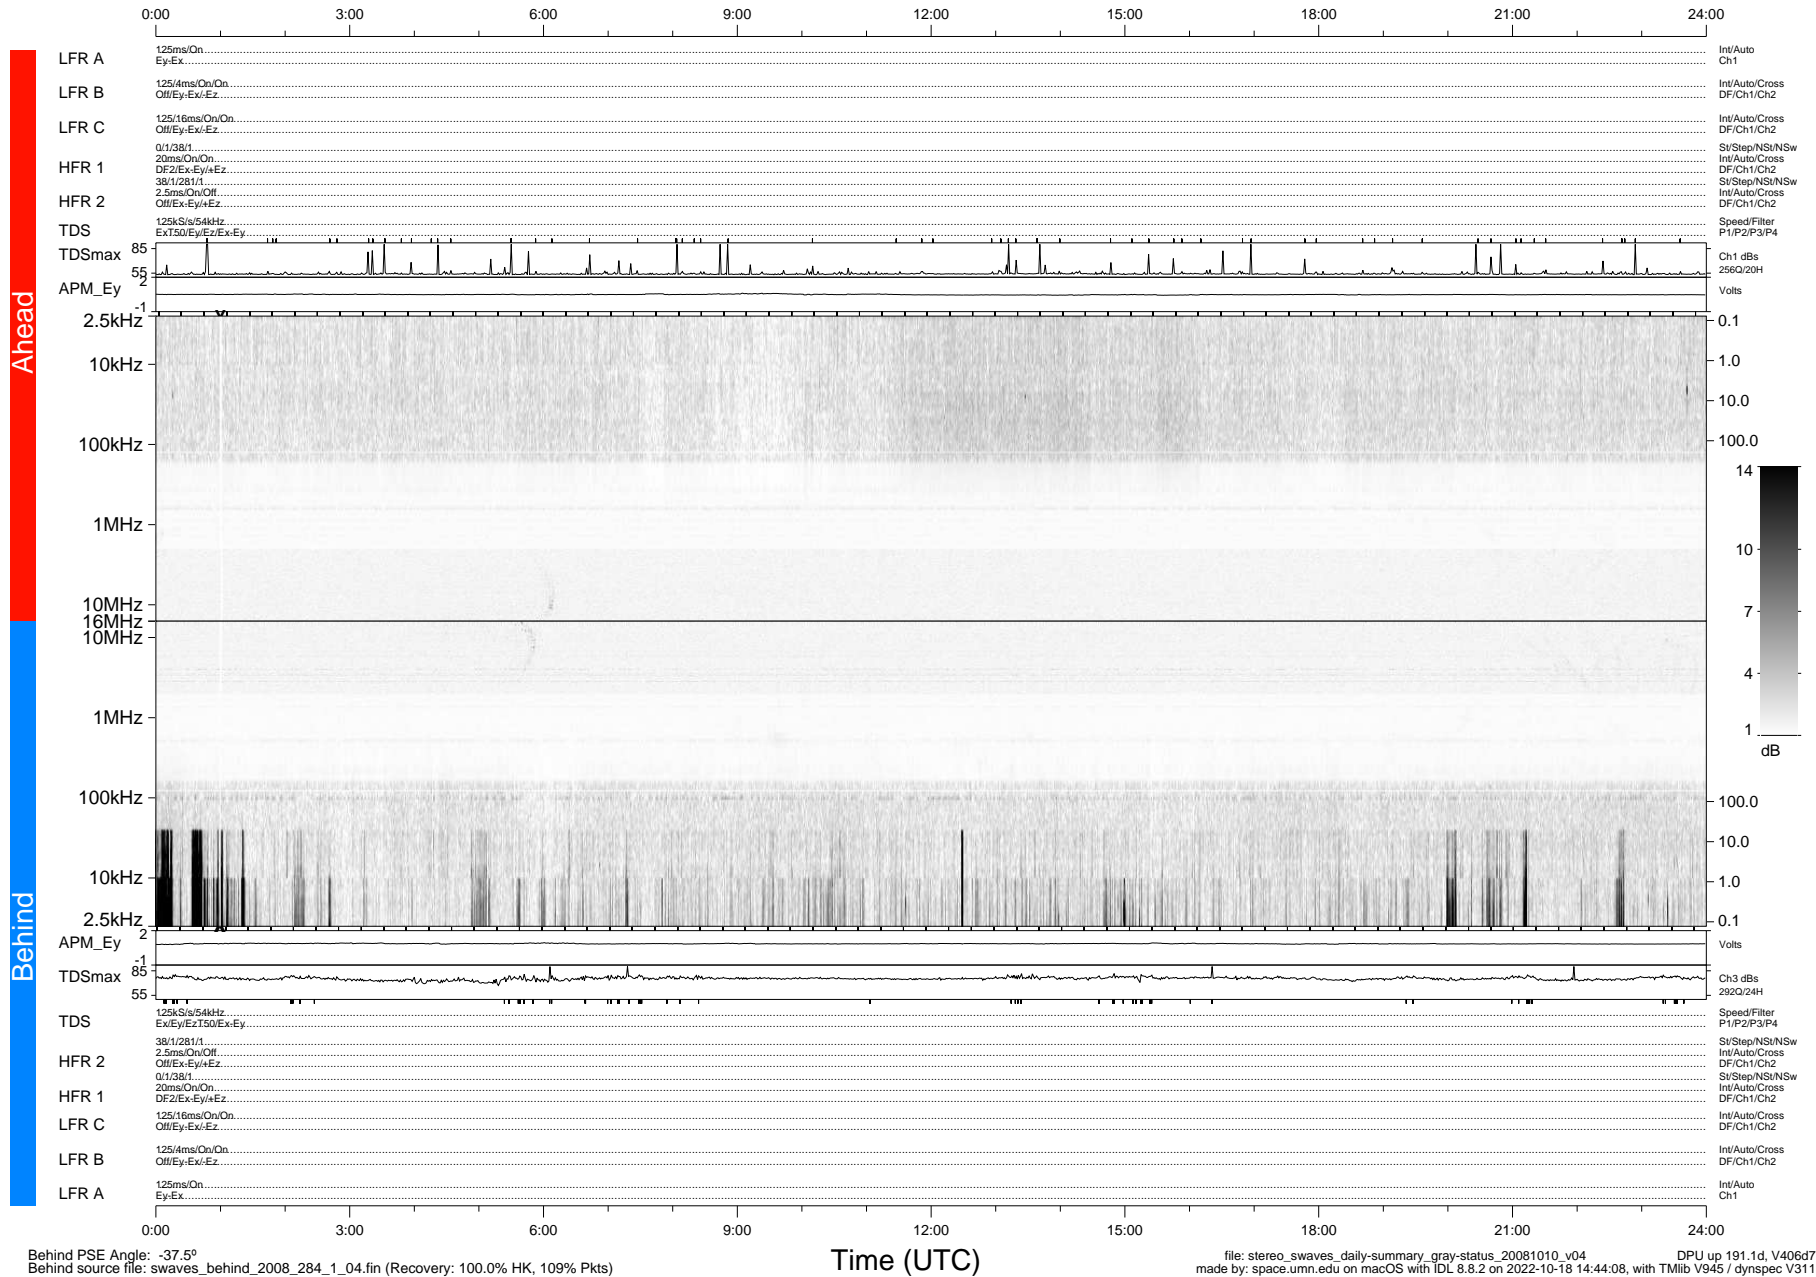

STEREO/WAVES Daily Summary - 10-Oct-2008 (DOY 284)

Ahead source file: swaves_ahead_2008_284_1_04.fin (Recovery: 100.0% HK, 103% Pkts)
Ahead PSE Angle: 40.3°

DPU up 191.4d, V406d6

Behind PSE Angle: -37.5°
Behind source file: swaves_behind_2008_284_1_04.fin (Recovery: 100.0% HK, 109% Pkts)

Time (UTC)