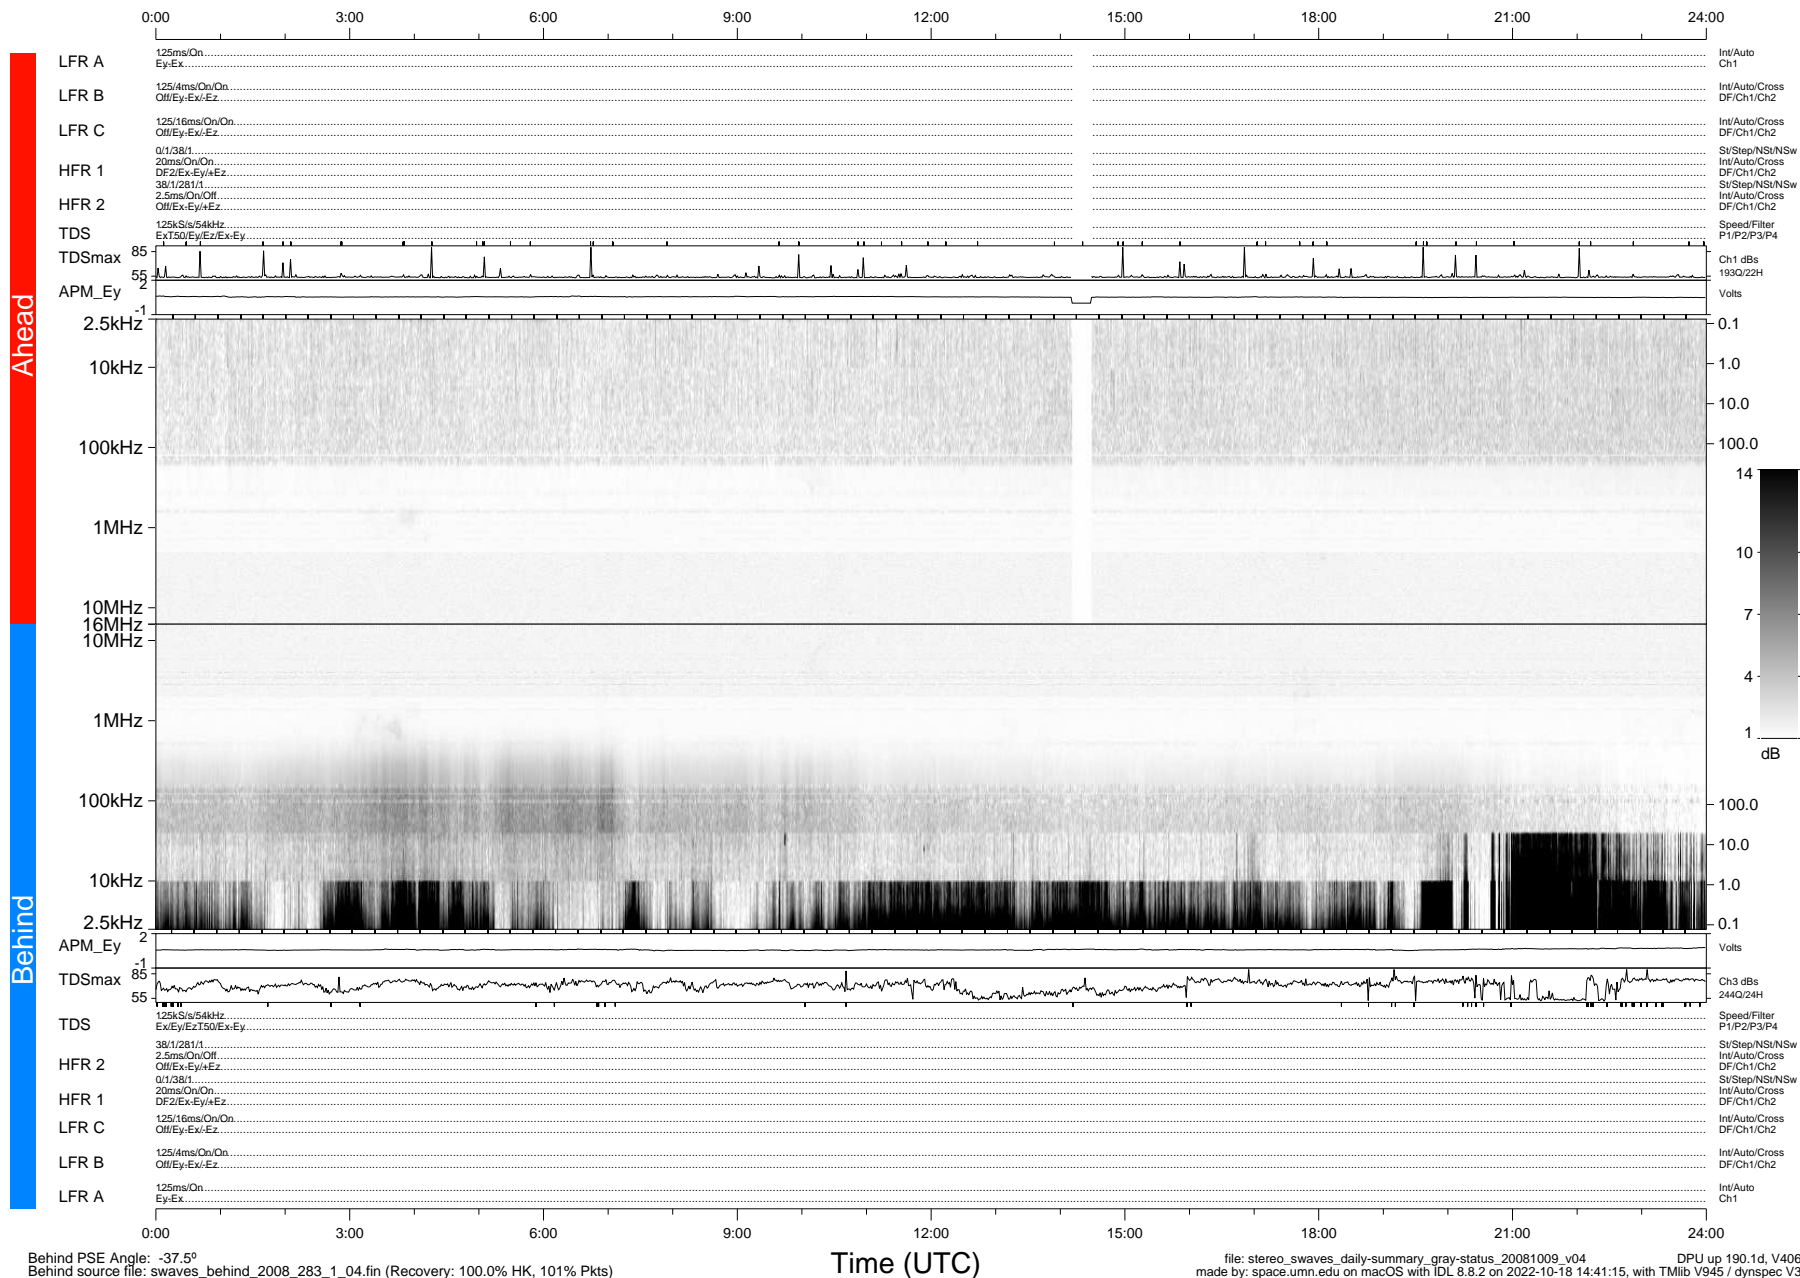

STEREO/WAVES Daily Summary - 09-Oct-2008 (DOY 283)

Ahead source file: swaves_ahead_2008_283_1_04.fin (Recovery: 98.8% HK, 93% Pkts)
Ahead PSE Angle: 40.2°

DPU up 190.4d, V406d6

Behind PSE Angle: -37.5°
Behind source file: swaves_behind_2008_283_1_04.fin (Recovery: 100.0% HK, 101% Pkts)

Time (UTC)