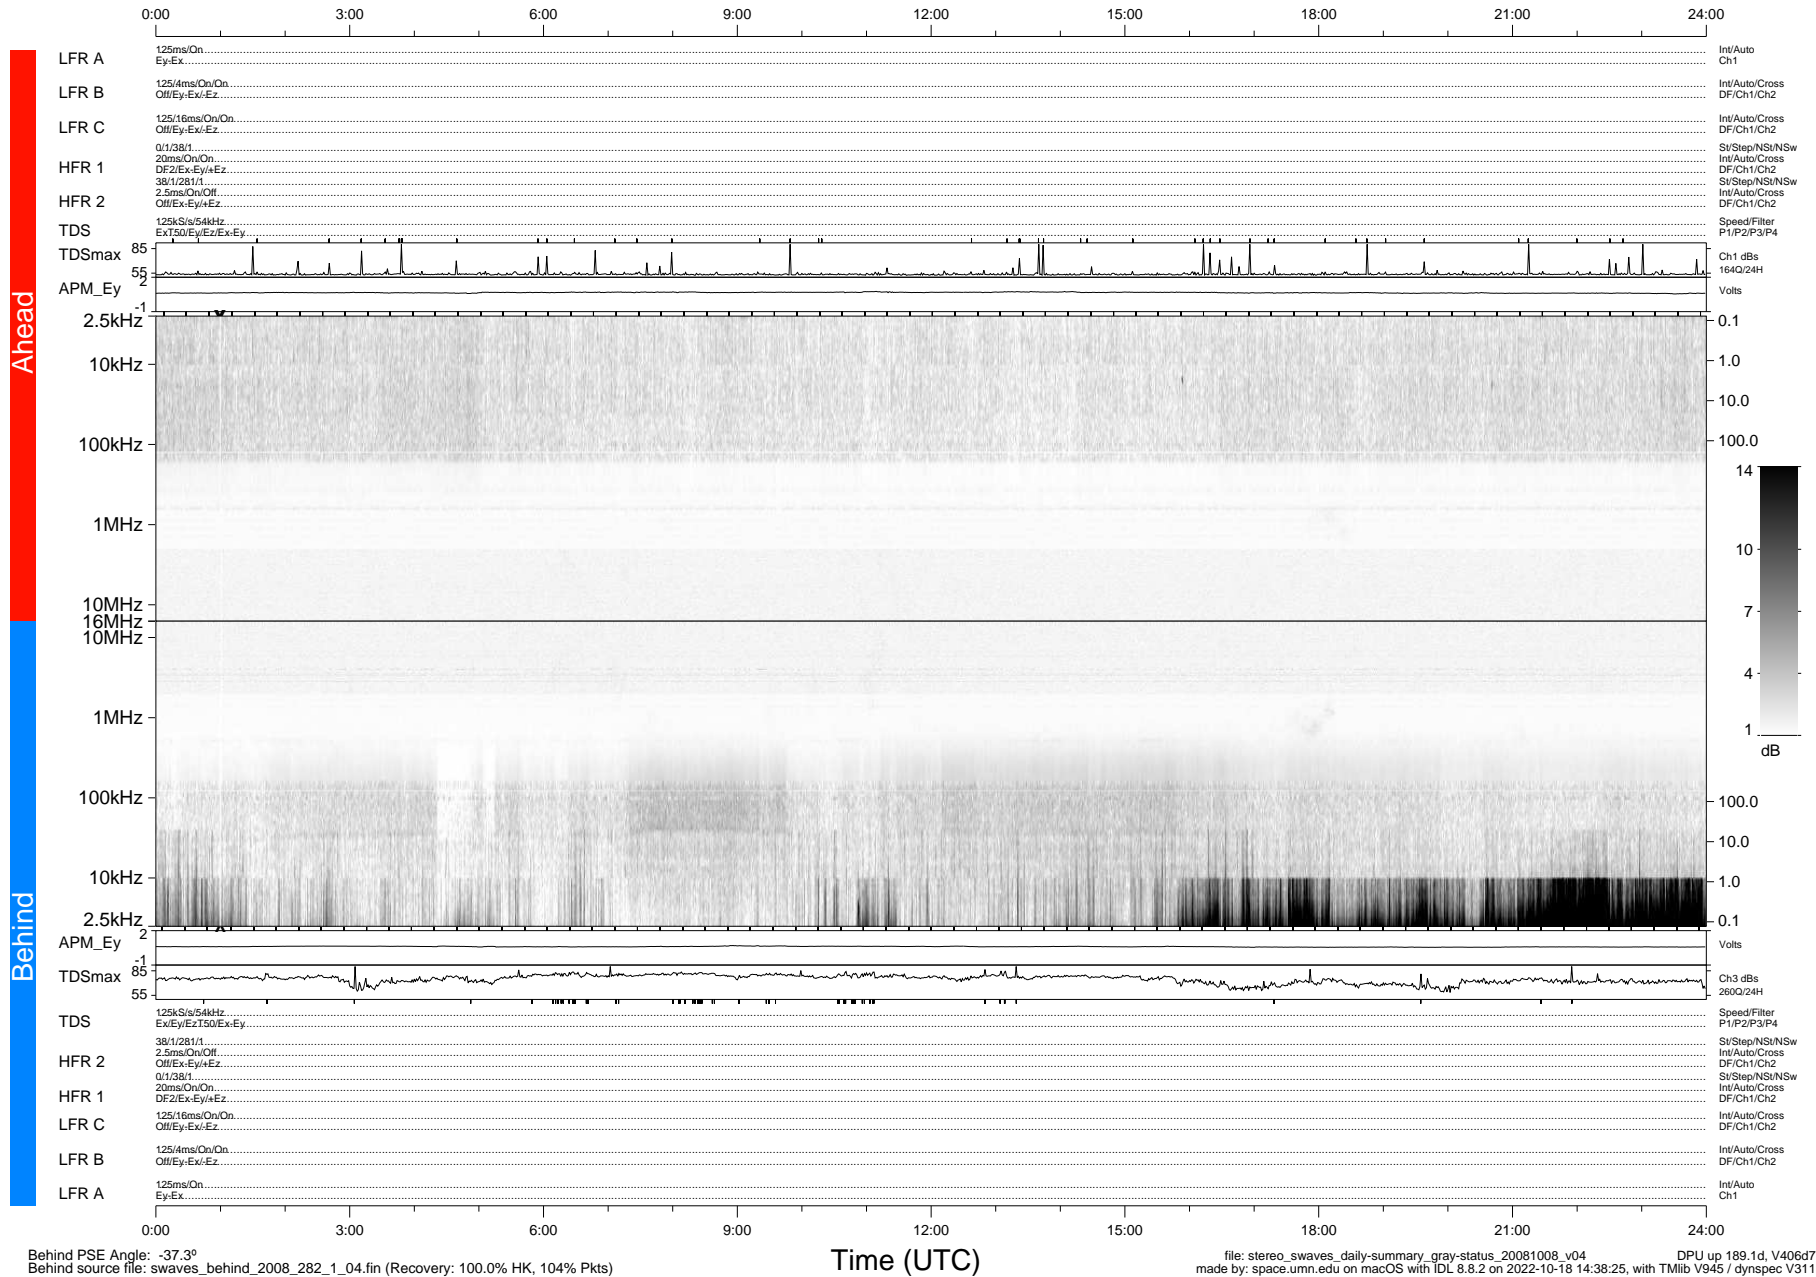

STEREO/WAVES Daily Summary - 08-Oct-2008 (DOY 282)

Ahead source file: swaves_ahead_2008_282_1_04.fin (Recovery: 100.0% HK, 90% Pkts)
 Ahead PSE Angle: 40.2°

DPU up 189.4d, V406d6

Behind PSE Angle: -37.3°
 Behind source file: swaves_behind_2008_282_1_04.fin (Recovery: 100.0% HK, 104% Pkts)

Time (UTC)

file: stereo_swaves_daily-summary_gray-status_20081008_v04 DPU up 189.1d, V406d7
 made by: space.umn.edu on macOS with IDL 8.8.2 on 2022-10-18 14:38:25, with TLib V945 / dynspec V311