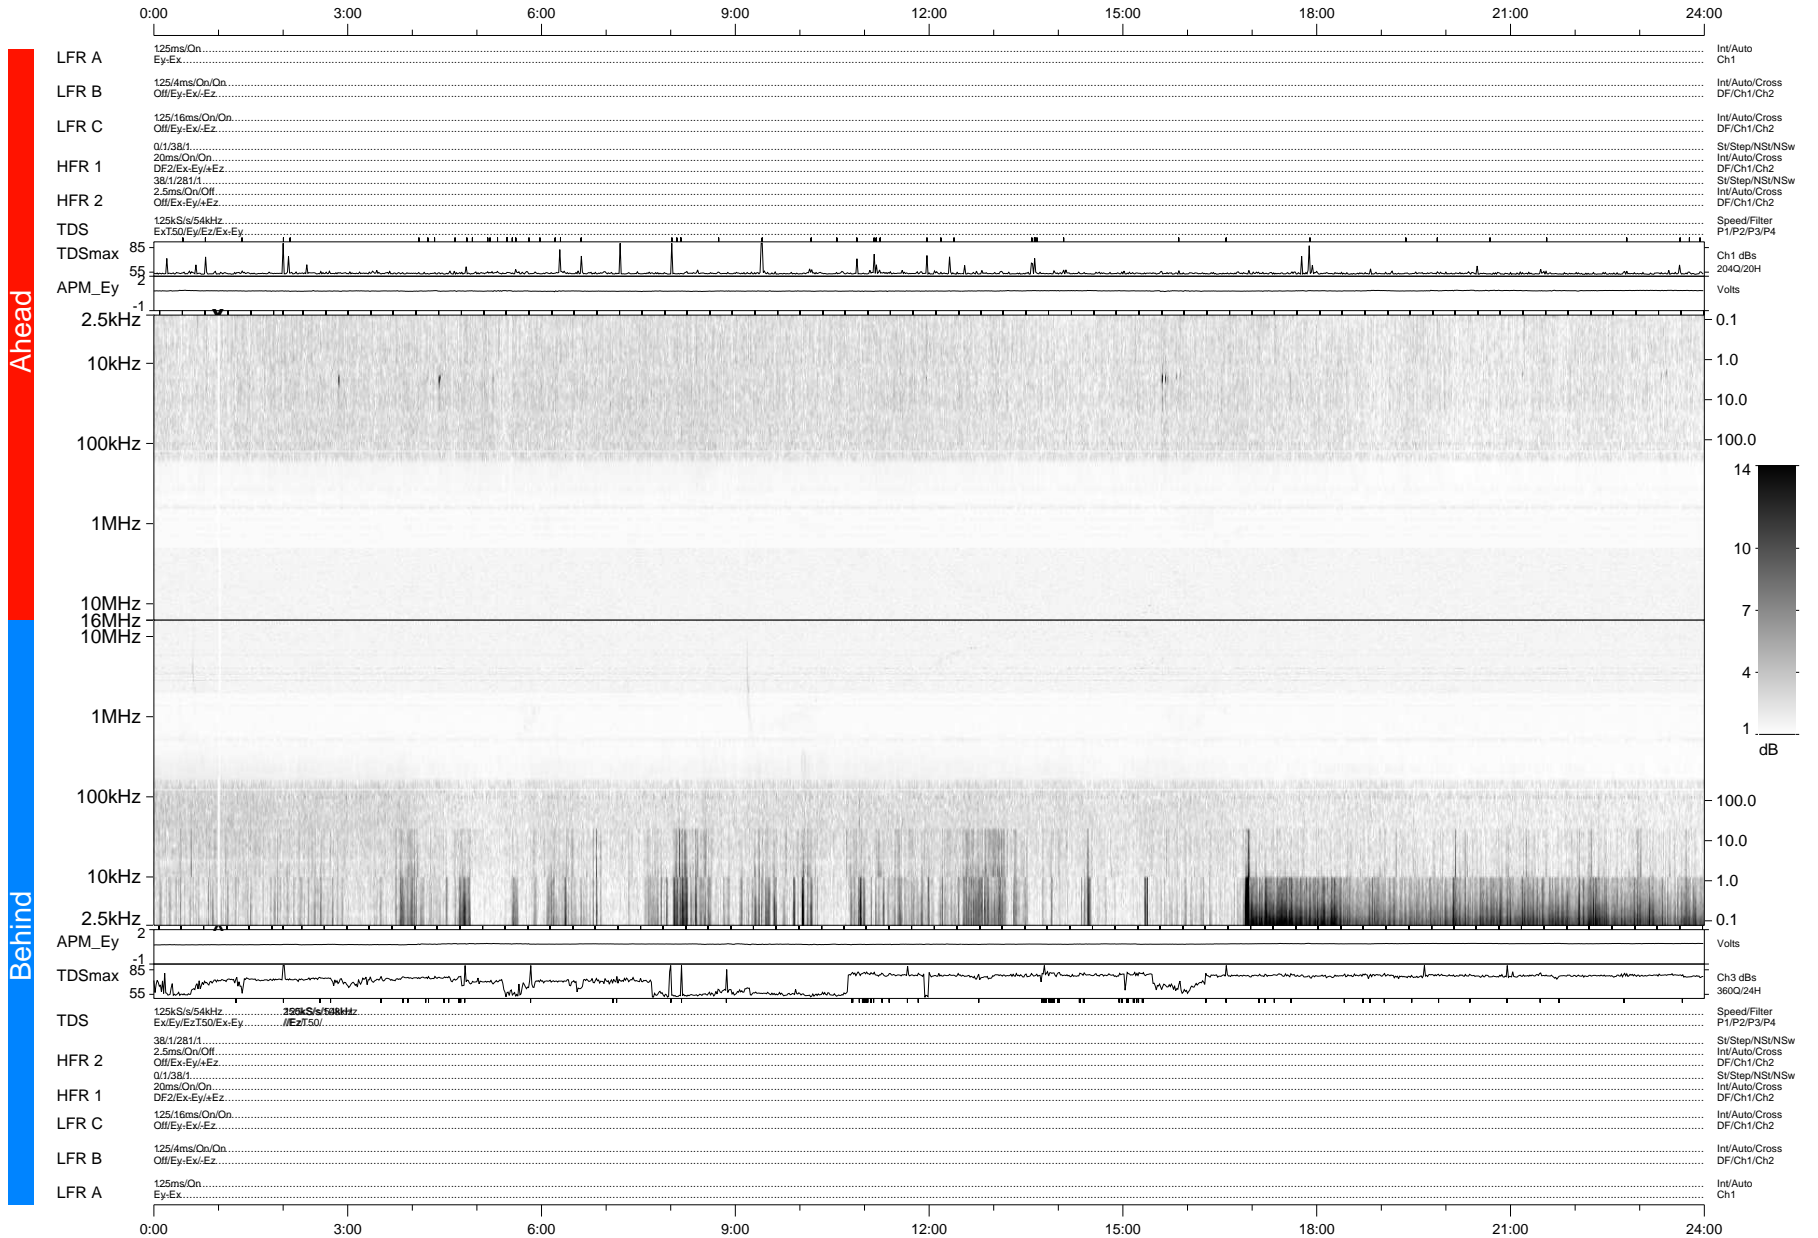

# STEREO/WAVES Daily Summary - 06-Oct-2008 (DOY 280)

Ahead source file: swaves\_ahead\_2008\_280\_1\_04.fin (Recovery: 100.0% HK, 95% Pkts)  
 Ahead PSE Angle: 40.1°

DPU up 187.4d, V406d6

Behind PSE Angle: -37.1°  
 Behind source file: swaves\_behind\_2008\_280\_1\_04.fin (Recovery: 100.0% HK, 118% Pkts)

Time (UTC)

file: stereo\_swaves\_daily-summary\_gray-status\_20081006\_v04 DPU up 187.1d, V406d7  
 made by: space.umn.edu on macOS with IDL 8.8.2 on 2022-10-18 14:32:44, with TLib V945 / dynspec V311