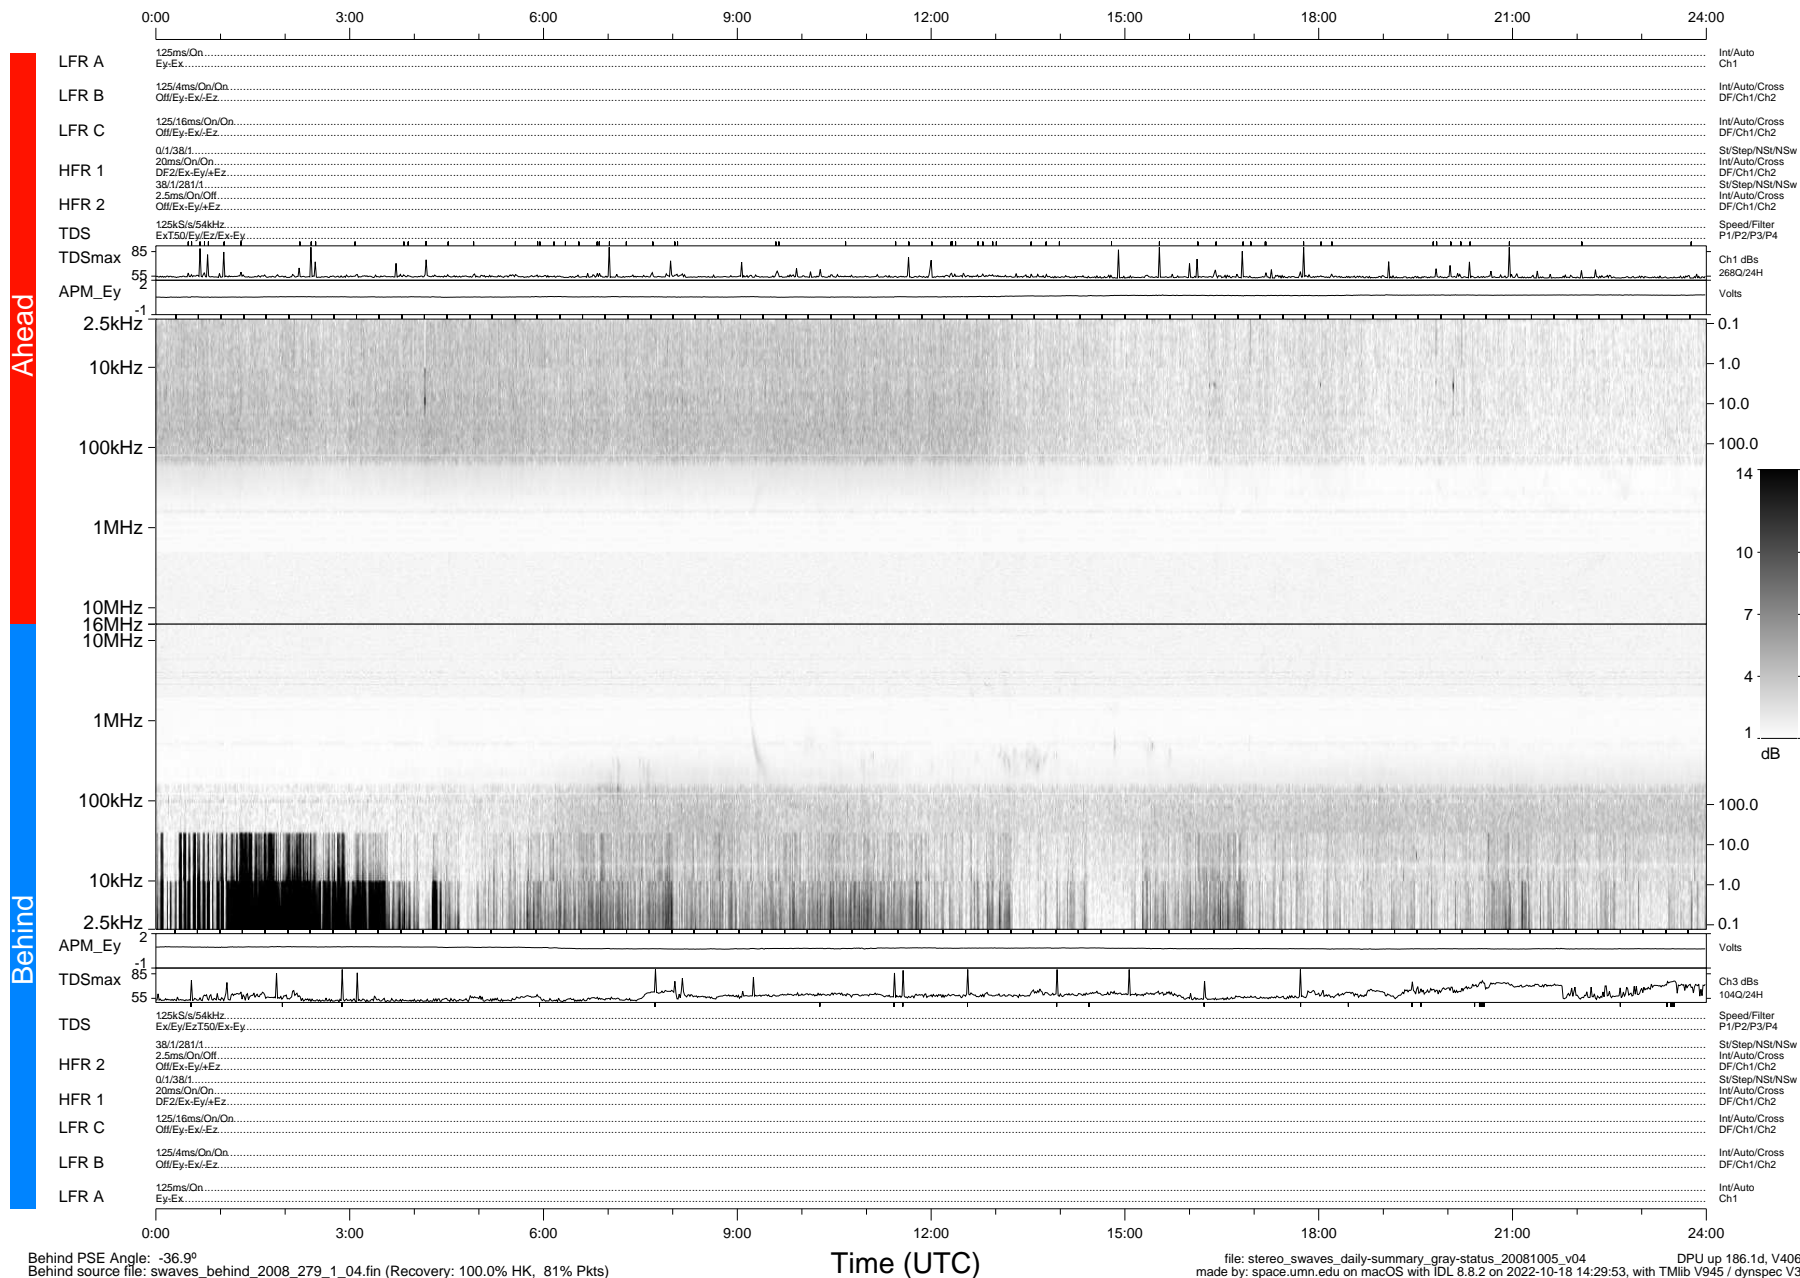

STEREO/WAVES Daily Summary - 05-Oct-2008 (DOY 279)

Ahead source file: swaves_ahead_2008_279_1_04.fin (Recovery: 100.0% HK, 105% Pkts)
Ahead PSE Angle: 40.0°

DPU up 186.4d, V406d6

Behind PSE Angle: -36.9°
Behind source file: swaves_behind_2008_279_1_04.fin (Recovery: 100.0% HK, 81% Pkts)