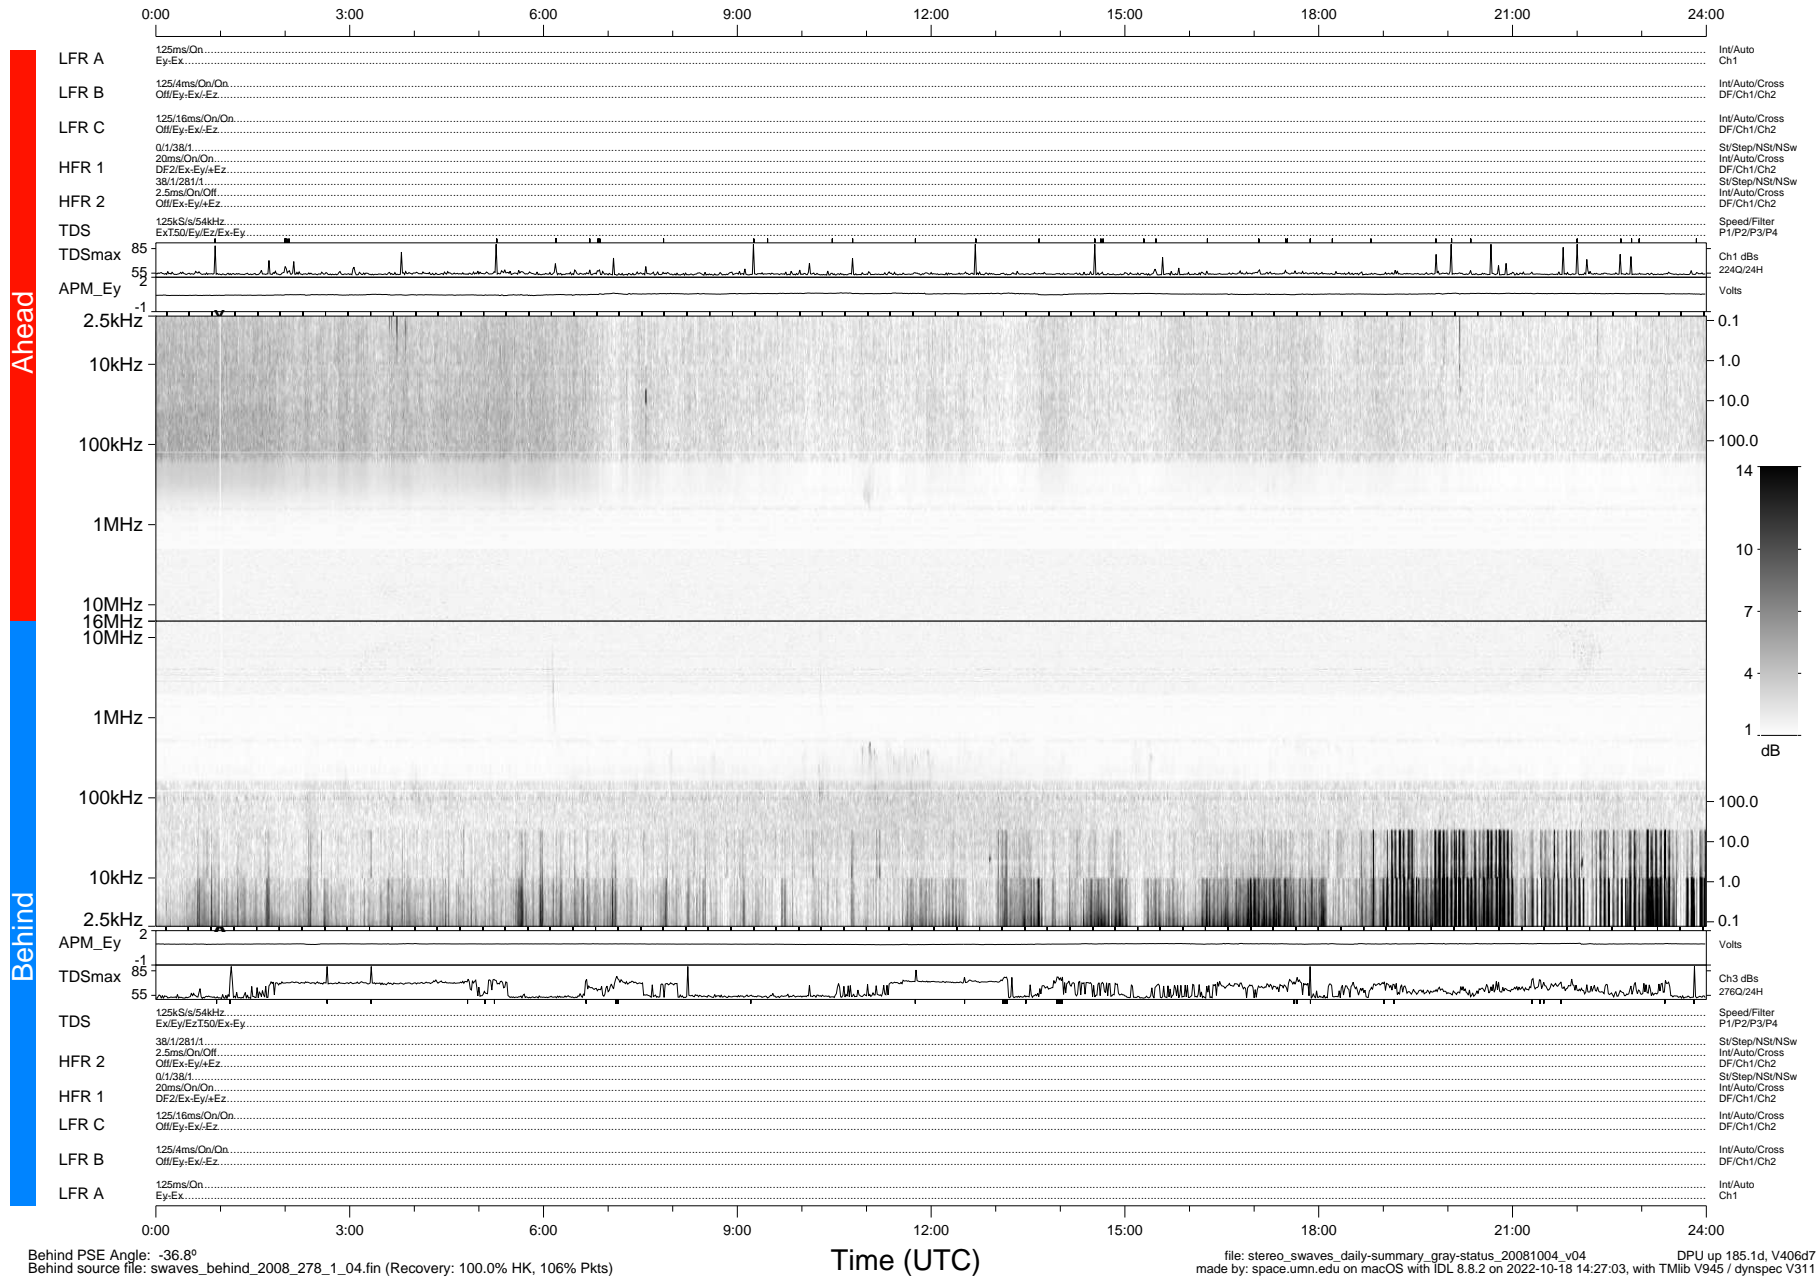

STEREO/WAVES Daily Summary - 04-Oct-2008 (DOY 278)

Ahead source file: swaves_ahead_2008_278_1_04.fin (Recovery: 100.0% HK, 99% Pkts)
Ahead PSE Angle: 40.0°

DPU up 185.4d, V406d6

Behind PSE Angle: -36.8°
Behind source file: swaves_behind_2008_278_1_04.fin (Recovery: 100.0% HK, 106% Pkts)

Time (UTC)