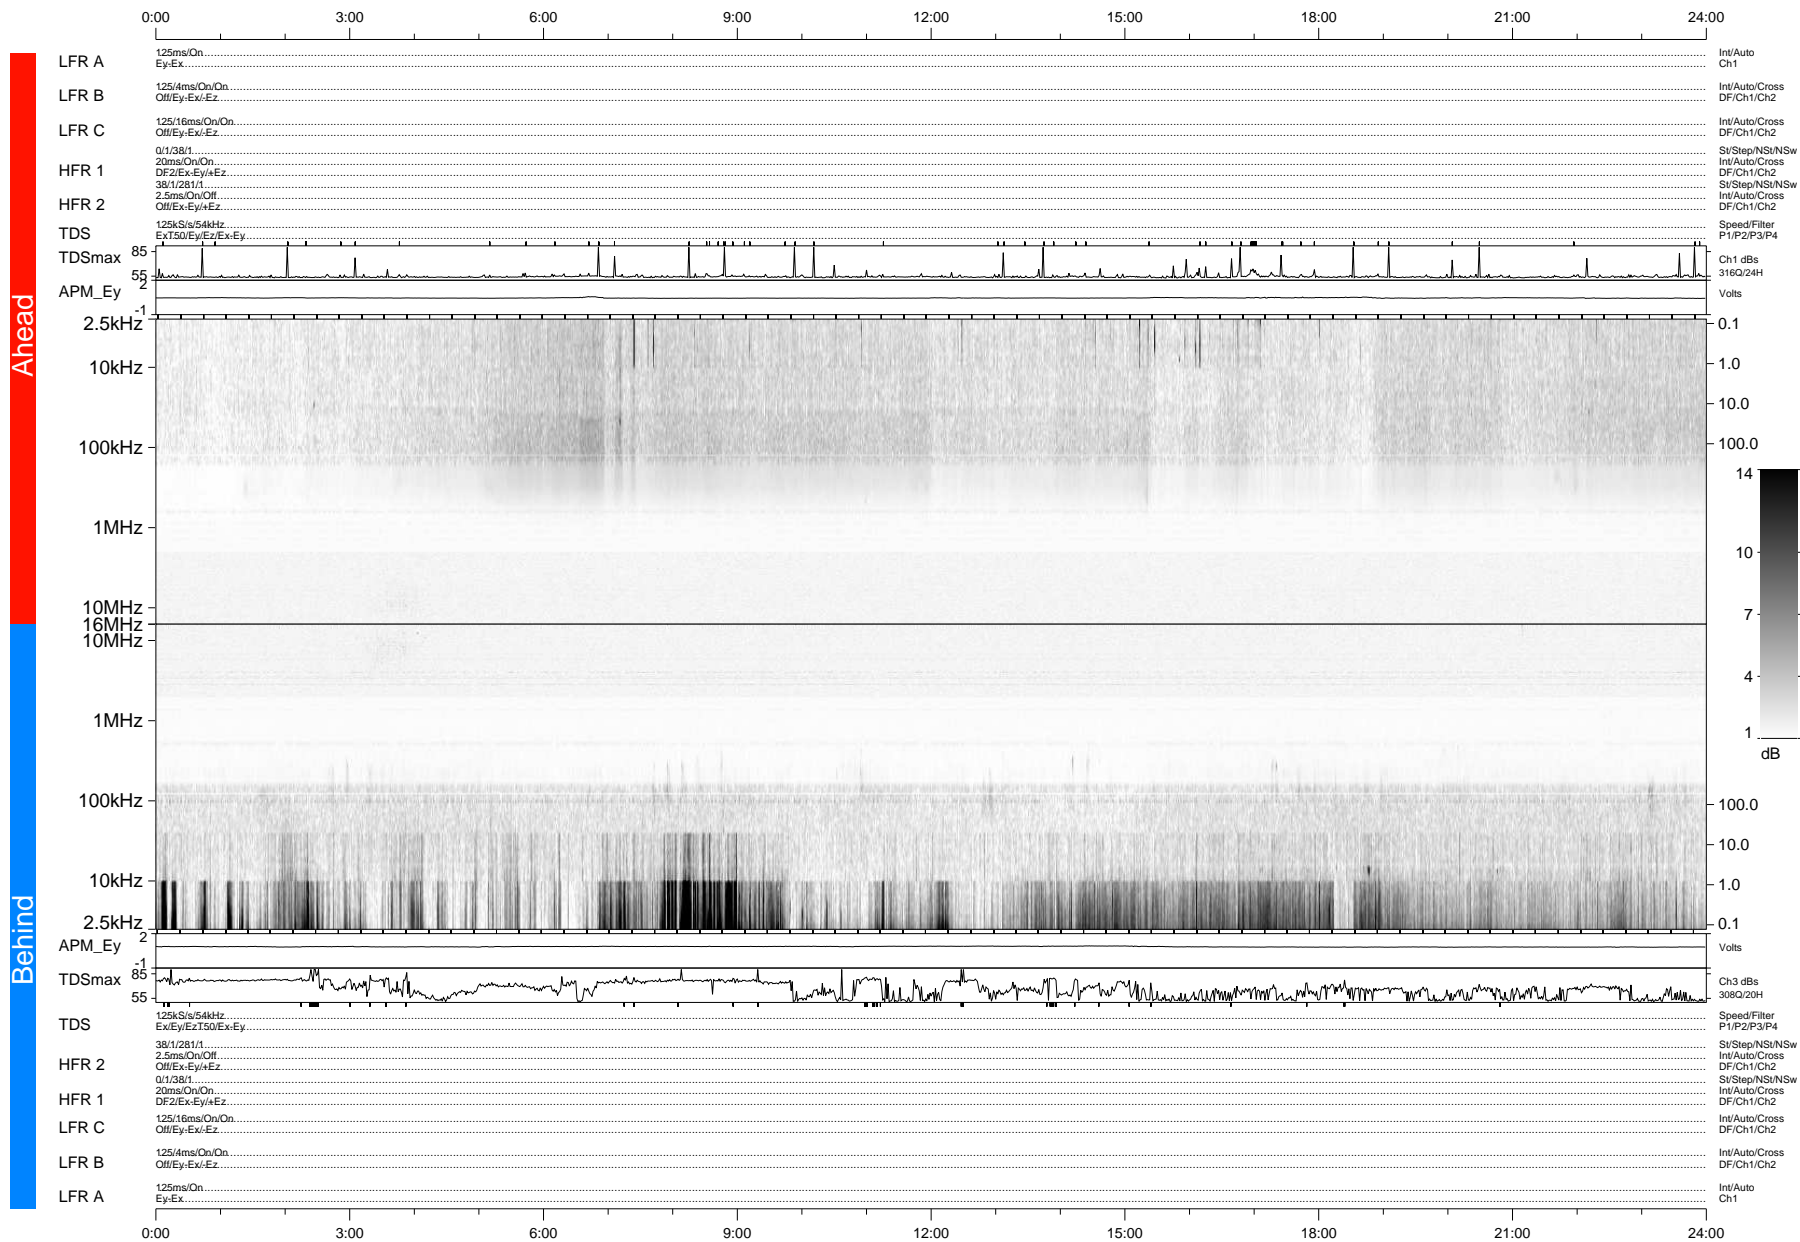

STEREO/WAVES Daily Summary - 03-Oct-2008 (DOY 277)

Ahead source file: swaves_ahead_2008_277_1_04.fin (Recovery: 100.0% HK, 112% Pkts)
Ahead PSE Angle: 39.9°

DPU up 184.4d, V406d6

Behind PSE Angle: -36.7°
Behind source file: swaves_behind_2008_277_1_04.fin (Recovery: 100.0% HK, 110% Pkts)

Time (UTC)