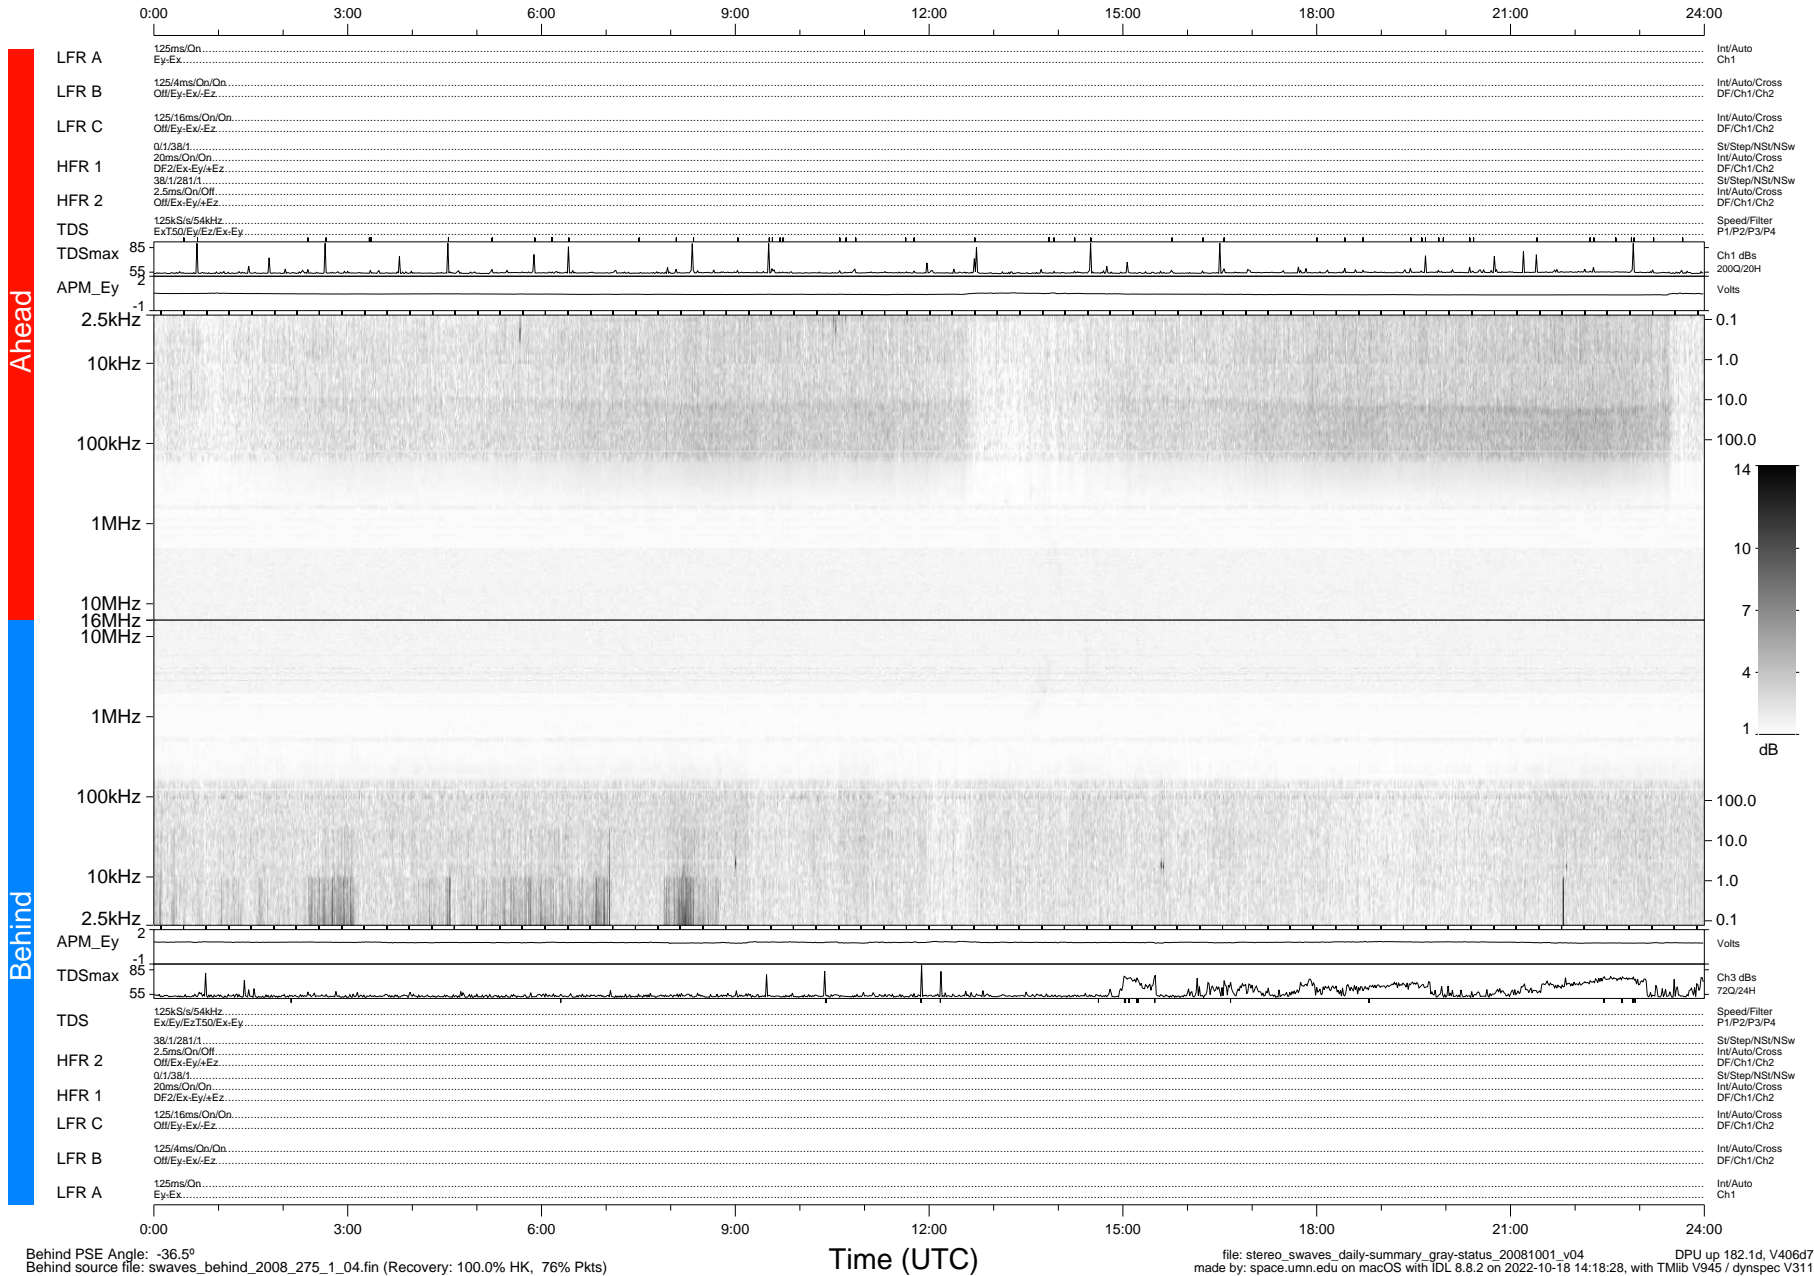

STEREO/WAVES Daily Summary - 01-Oct-2008 (DOY 275)

Ahead source file: swaves_ahead_2008_275_1_04.fin (Recovery: 100.0% HK, 94% Pkts)
Ahead PSE Angle: 39.8°

DPU up 182.4d, V406d6

Behind PSE Angle: -36.5°
Behind source file: swaves_behind_2008_275_1_04.fin (Recovery: 100.0% HK, 76% Pkts)