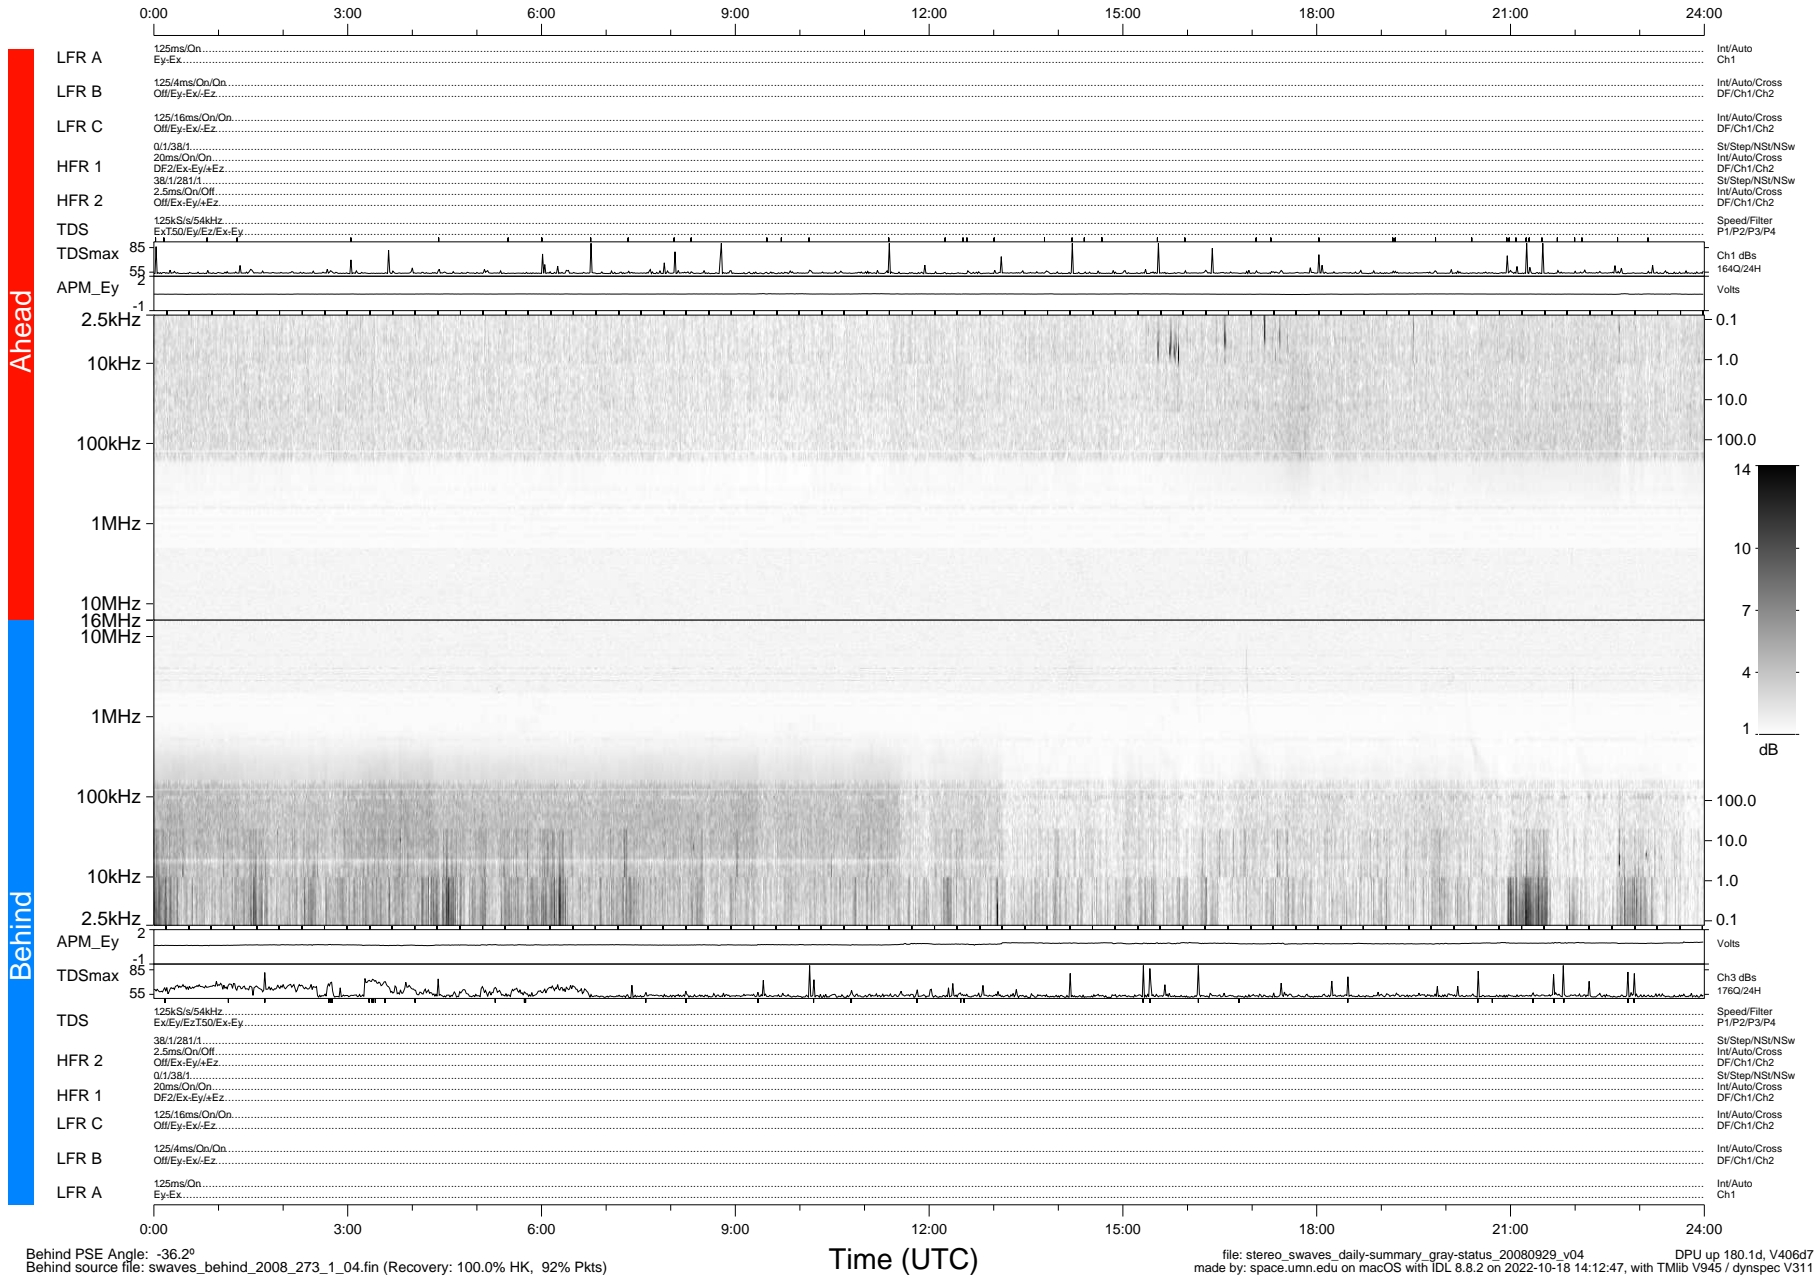

STEREO/WAVES Daily Summary - 29-Sep-2008 (DOY 273)

Ahead source file: swaves_ahead_2008_273_1_04.fin (Recovery: 100.0% HK, 90% Pkts)
Ahead PSE Angle: 39.7°

DPU up 180.4d, V406d6

Behind PSE Angle: -36.2°
Behind source file: swaves_behind_2008_273_1_04.fin (Recovery: 100.0% HK, 92% Pkts)

Time (UTC)