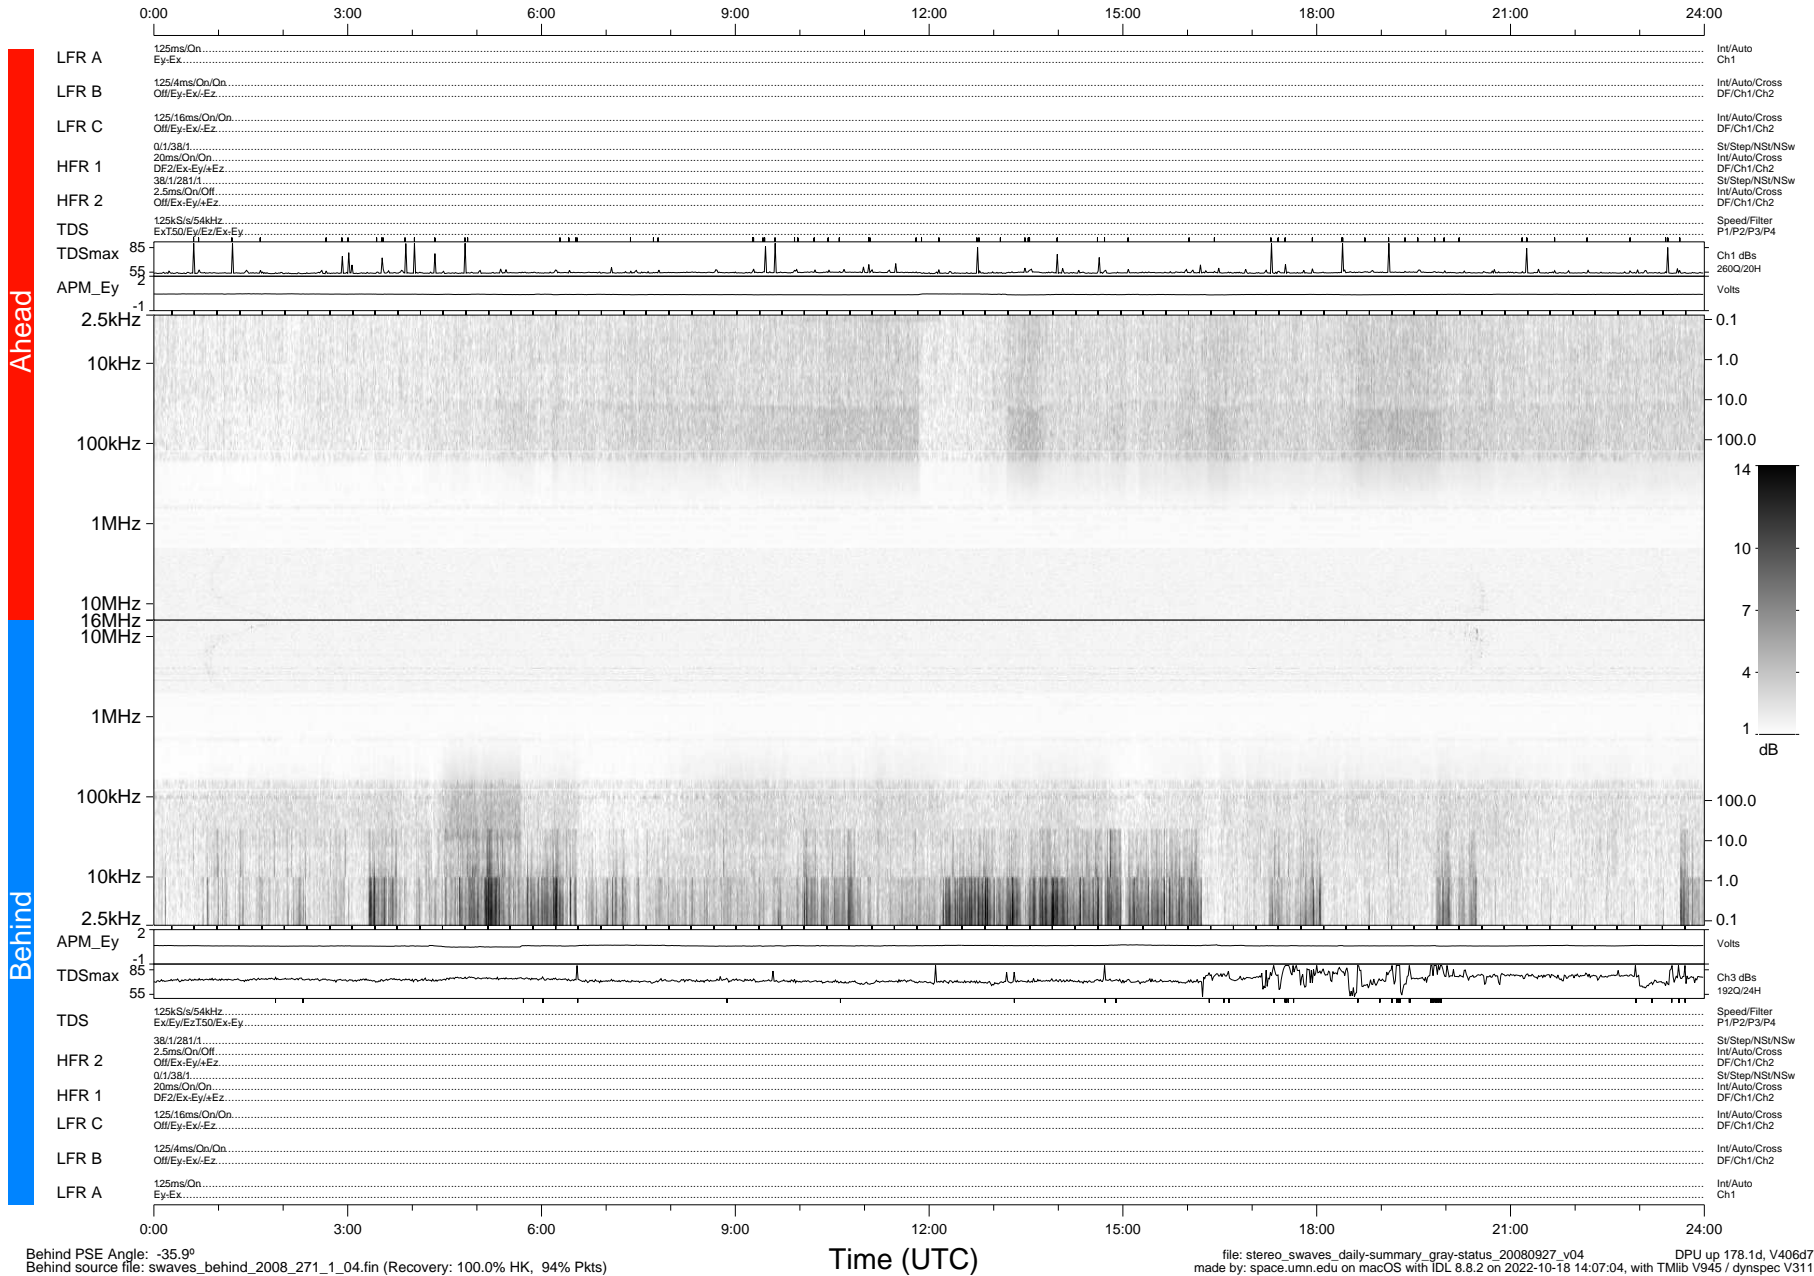

STEREO/WAVES Daily Summary - 27-Sep-2008 (DOY 271)

Ahead source file: swaves_ahead_2008_271_1_04.fin (Recovery: 100.0% HK, 103% Pkts)
Ahead PSE Angle: 39.6°

DPU up 178.4d, V406d6

Behind PSE Angle: -35.9°
Behind source file: swaves_behind_2008_271_1_04.fin (Recovery: 100.0% HK, 94% Pkts)

Time (UTC)