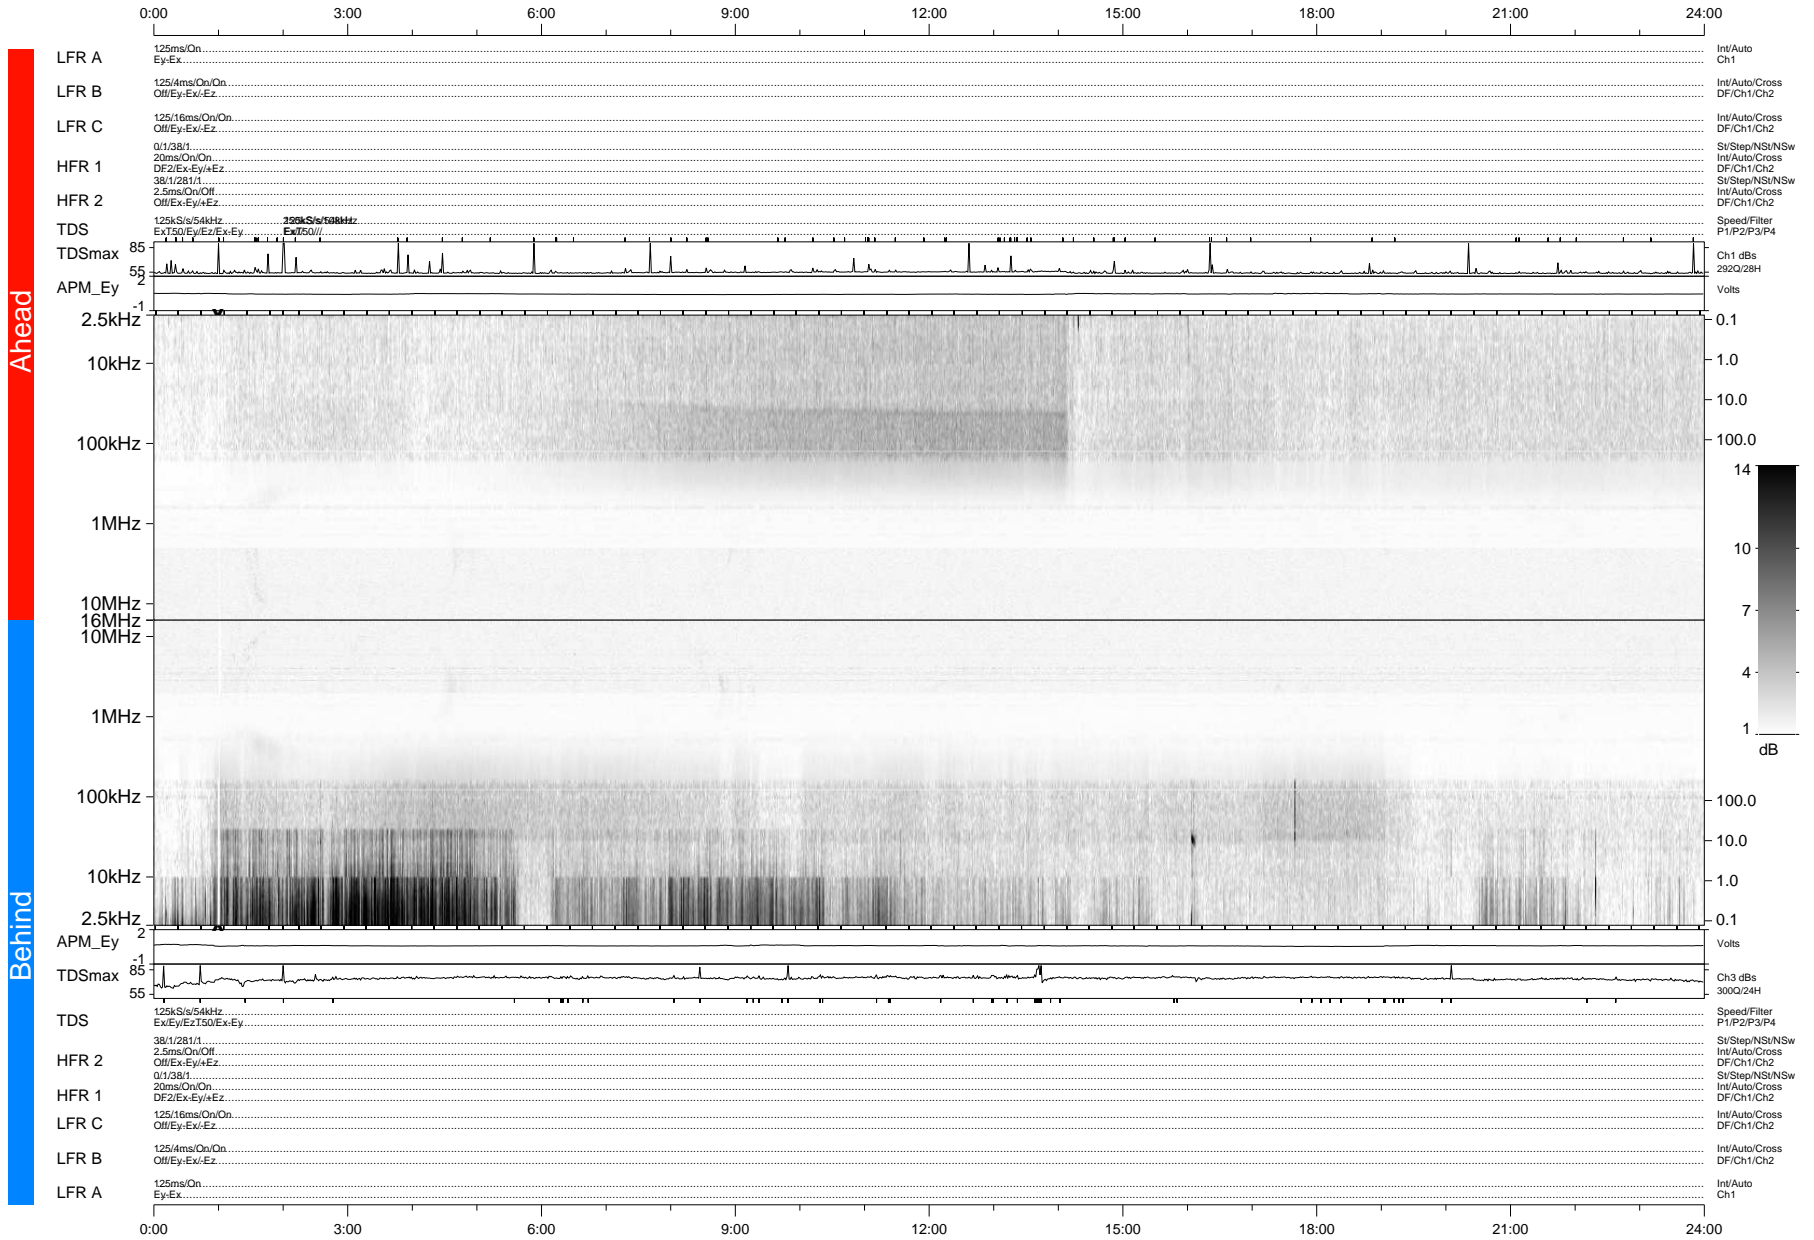

STEREO/WAVES Daily Summary - 26-Sep-2008 (DOY 270)

Ahead source file: swaves_ahead_2008_270_1_04.fin (Recovery: 100.0% HK, 109% Pkts)
Ahead PSE Angle: 39.4°

DPU up 177.4d, V406d6

Behind PSE Angle: -35.9°
Behind source file: swaves_behind_2008_270_1_04.fin (Recovery: 100.0% HK, 109% Pkts)

Time (UTC)