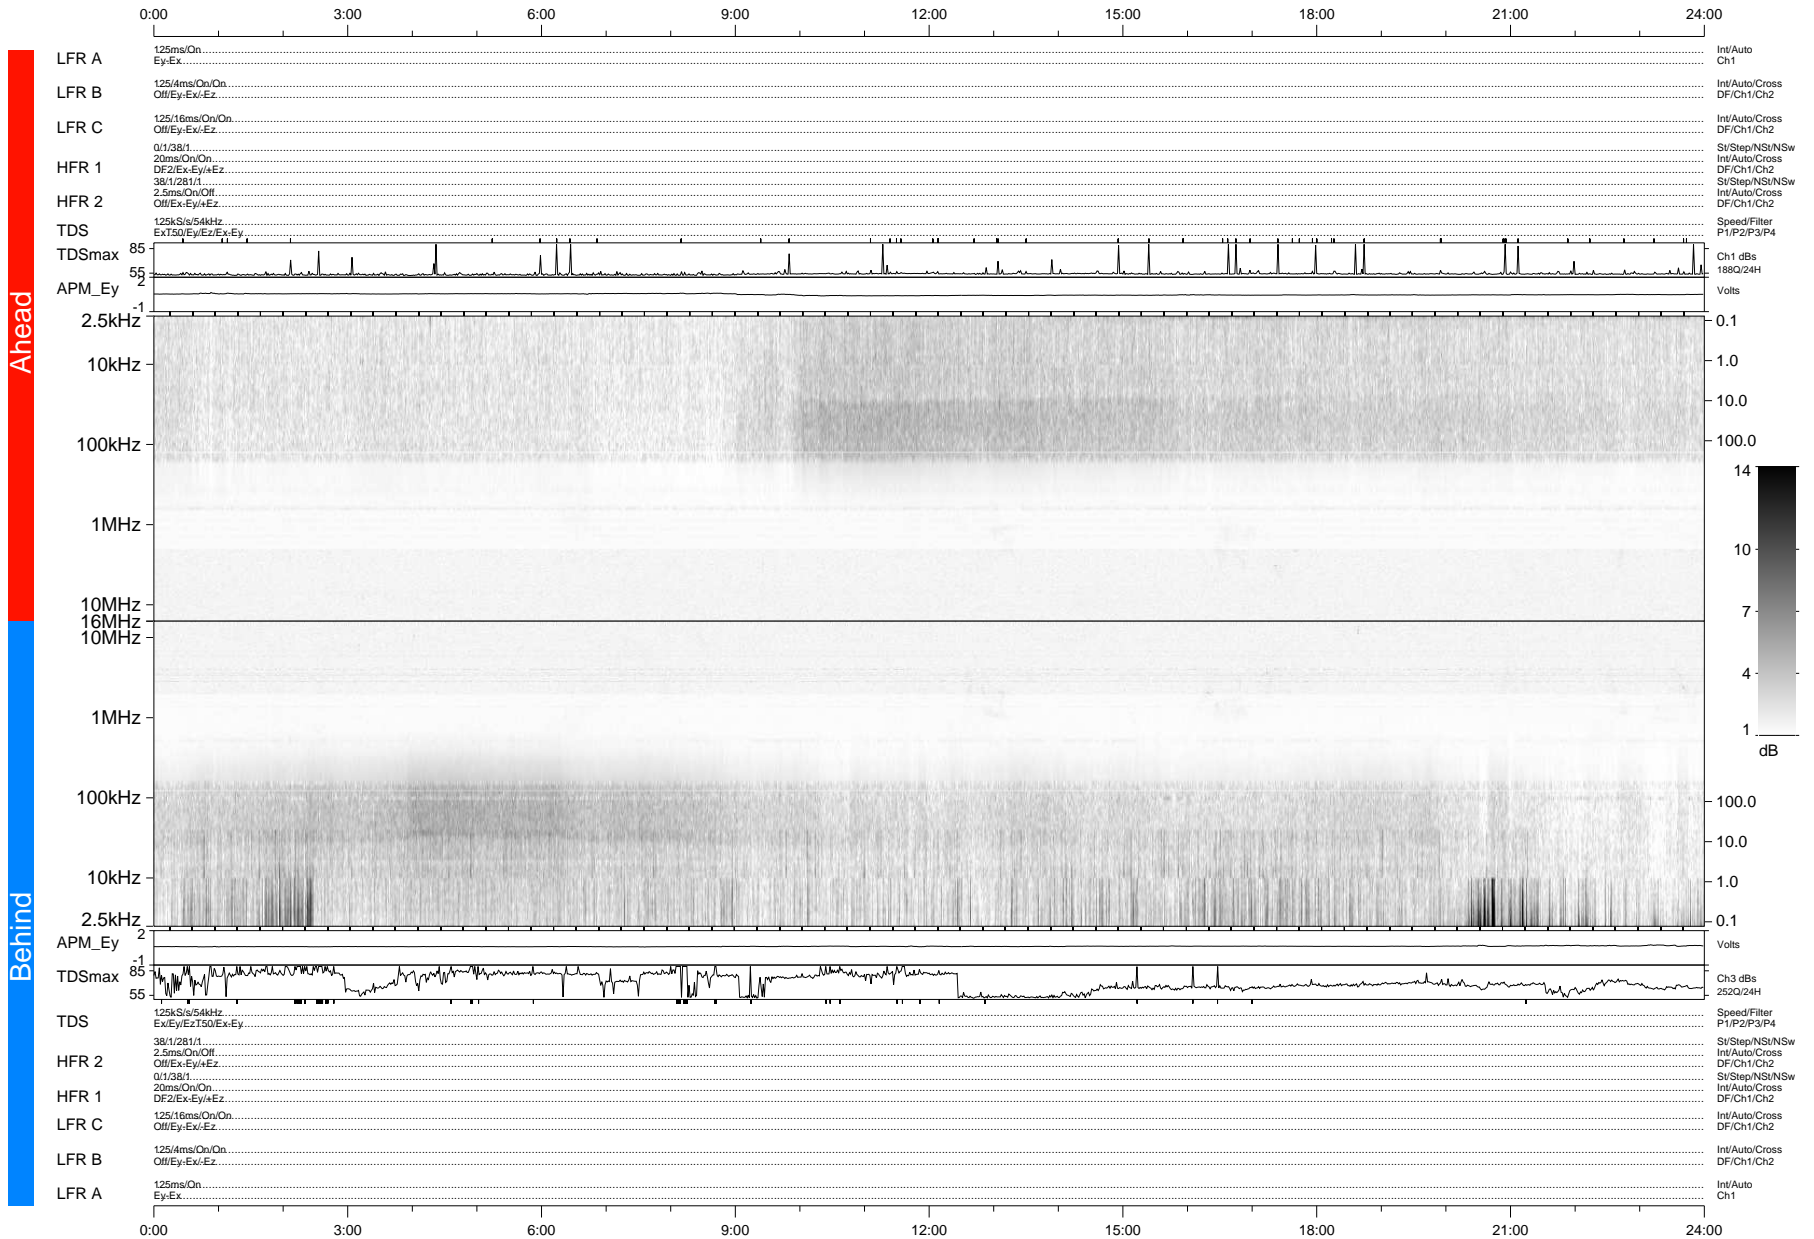

STEREO/WAVES Daily Summary - 25-Sep-2008 (DOY 269)

Ahead source file: swaves_ahead_2008_269_1_04.fin (Recovery: 100.0% HK, 93% Pkts)
Ahead PSE Angle: 39.4°

DPU up 176.4d, V406d6

Behind PSE Angle: -35.7°
Behind source file: swaves_behind_2008_269_1_04.fin (Recovery: 100.0% HK, 103% Pkts)

Time (UTC)