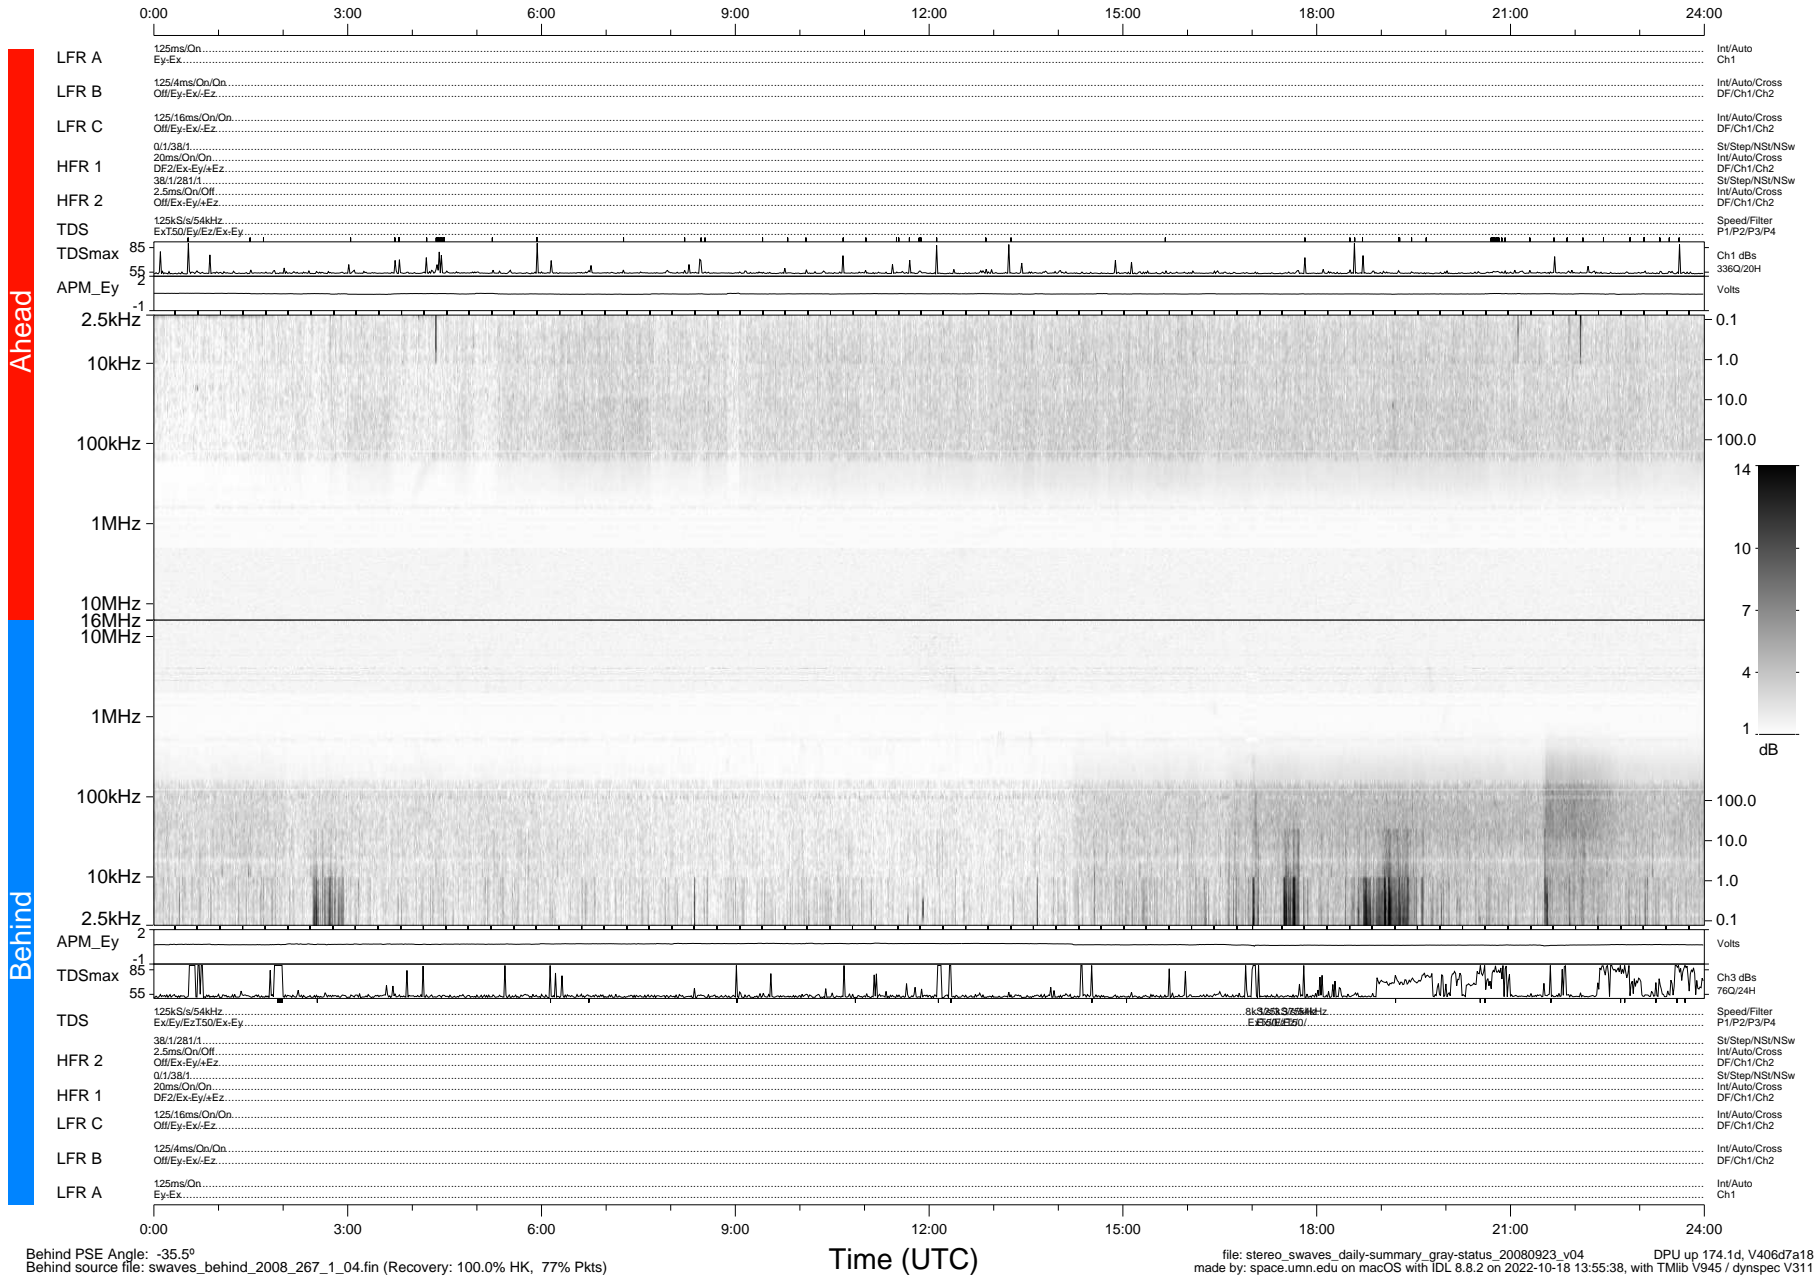

STEREO/WAVES Daily Summary - 23-Sep-2008 (DOY 267)

Ahead source file: swaves_ahead_2008_267_1_04.fin (Recovery: 100.0% HK, 114% Pkts)
Ahead PSE Angle: 39.3°

DPU up 174.4d, V406d6

Behind PSE Angle: -35.5°
Behind source file: swaves_behind_2008_267_1_04.fin (Recovery: 100.0% HK, 77% Pkts)